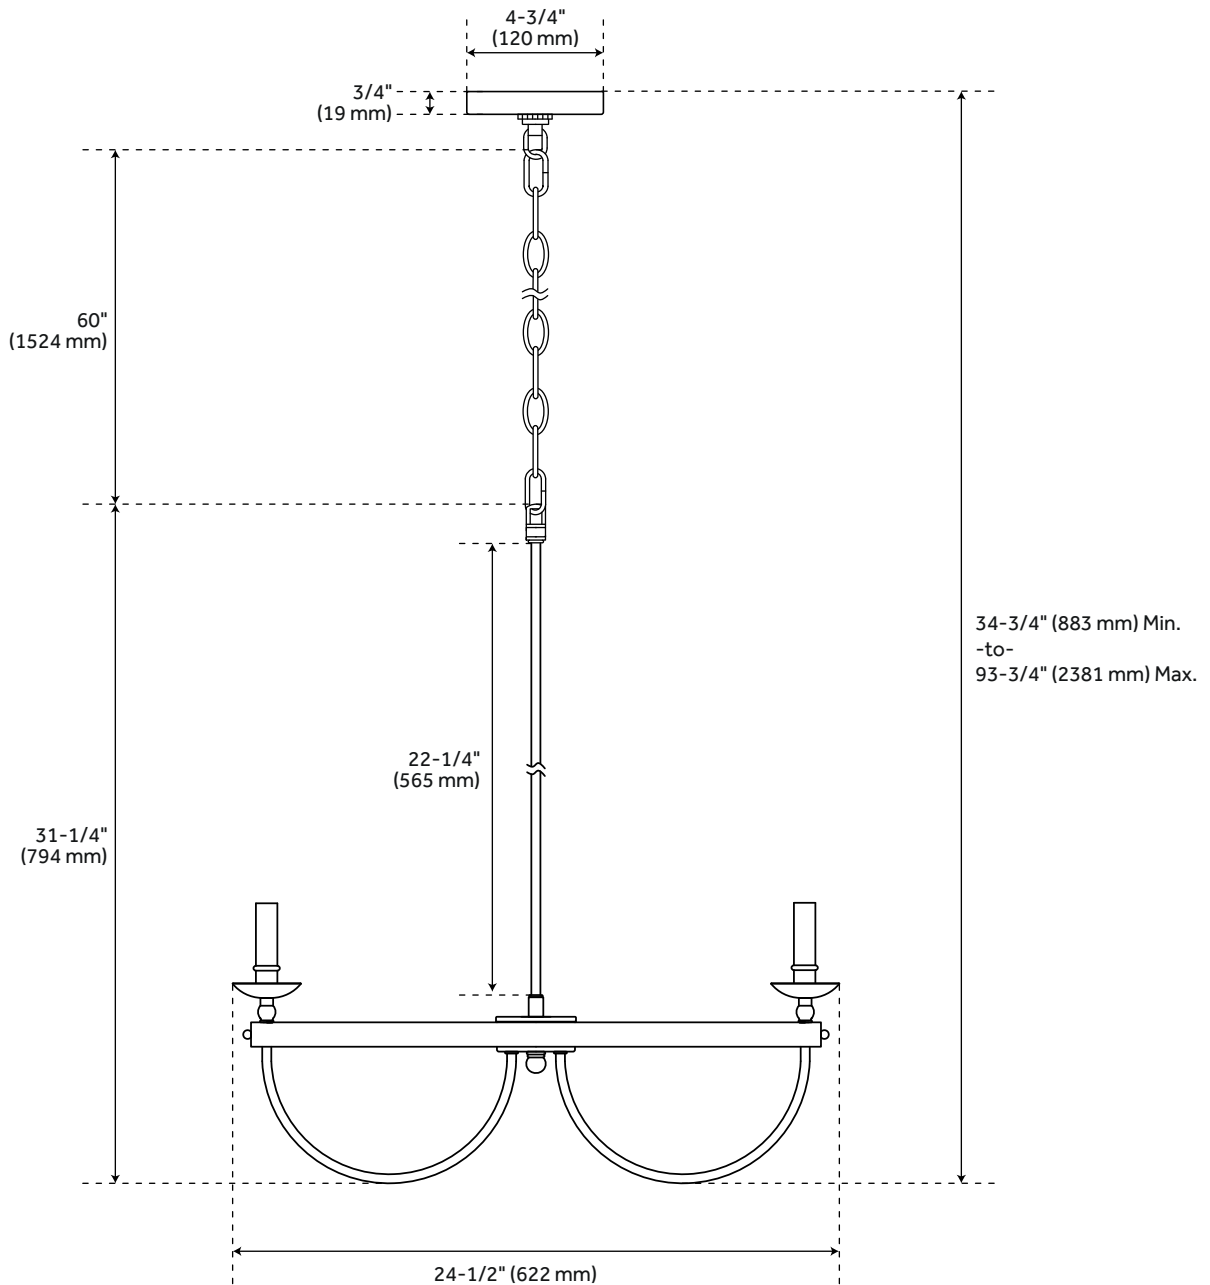

BUCKRAM - 6-LIGHT CHANDELIER - MATTE BLACK

SKU: 479816

CODES/STANDARDS

UL 1598 / CSA C22.2 No 250.0

FEATURES

Installation Type: Ceiling Mount
Design: Modern
Product Finish: Matte Black
Material: Metal
Length: 24-1/2"
Width: 24-1/2"
Height: 31-1/4"
Base Plate Length: 3/4"
Base Plate Height: 3/4"
Mounting Hardware Included: Yes
Reversible Mounting: No
Shade Material: Metal
Number of Bulbs: 6
Base Plate Width: 4-3/4"
Base Plate Depth: 3/4"
Location Type: Suitable for Dry Locations
Bulbs Included: No
Bulb Type: Candelabra E-12
Wattage per Bulb: 60
Downrod/Chain Length: 22-1/4"

Code:

REVISED 12/28/2021

BUCKRAM 6-LIGHT CHANDELIER - MATTE BLACK

SKU: 479816

All dimensions and specifications are nominal and may vary. Use actual products for accuracy in critical situations.

Code: PHL6476