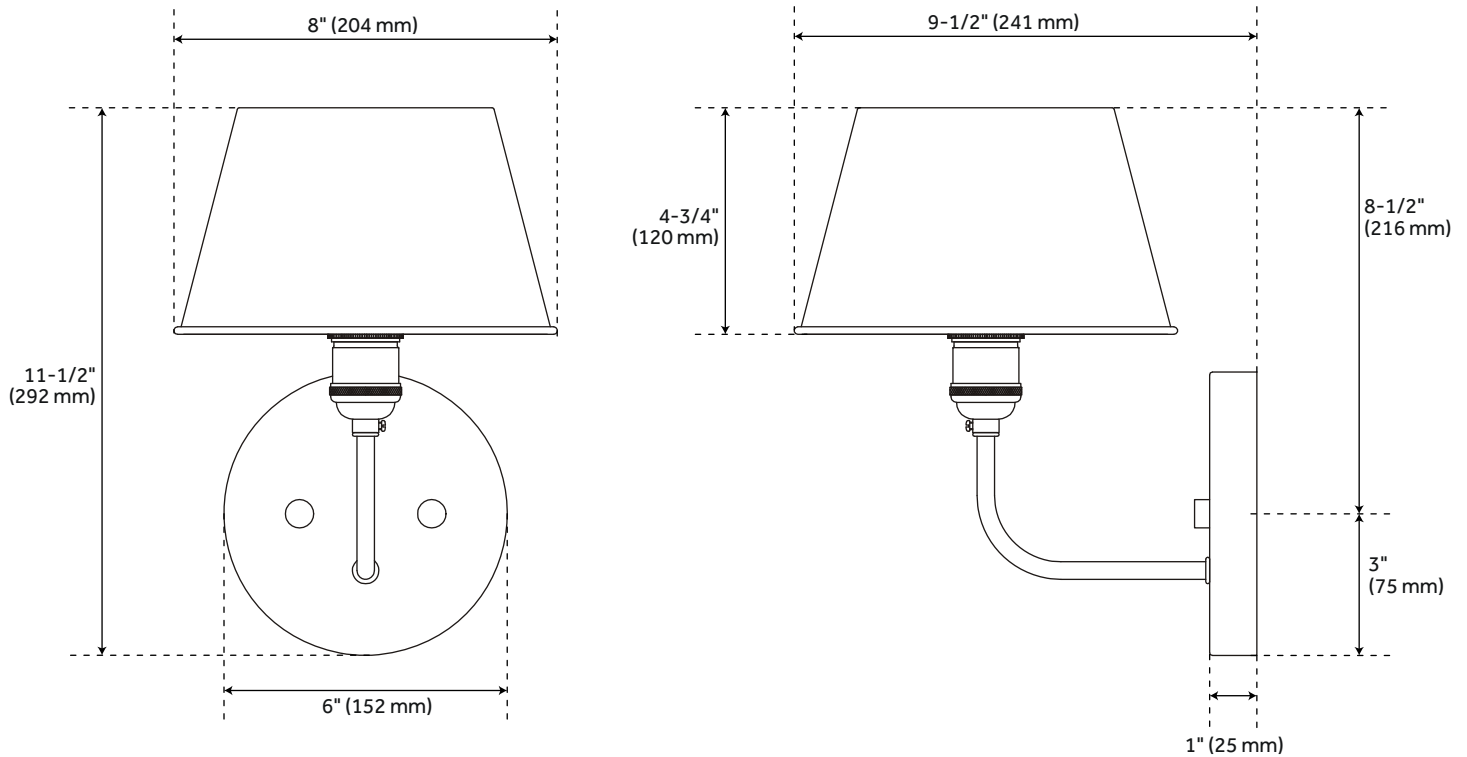

STANBURN SINGLE LIGHT WALL SCONCE - AGED BRASS

SKU: 464496

All dimensions and specifications are nominal and may vary. Use actual products for accuracy in critical situations.

Code: PHWL3391