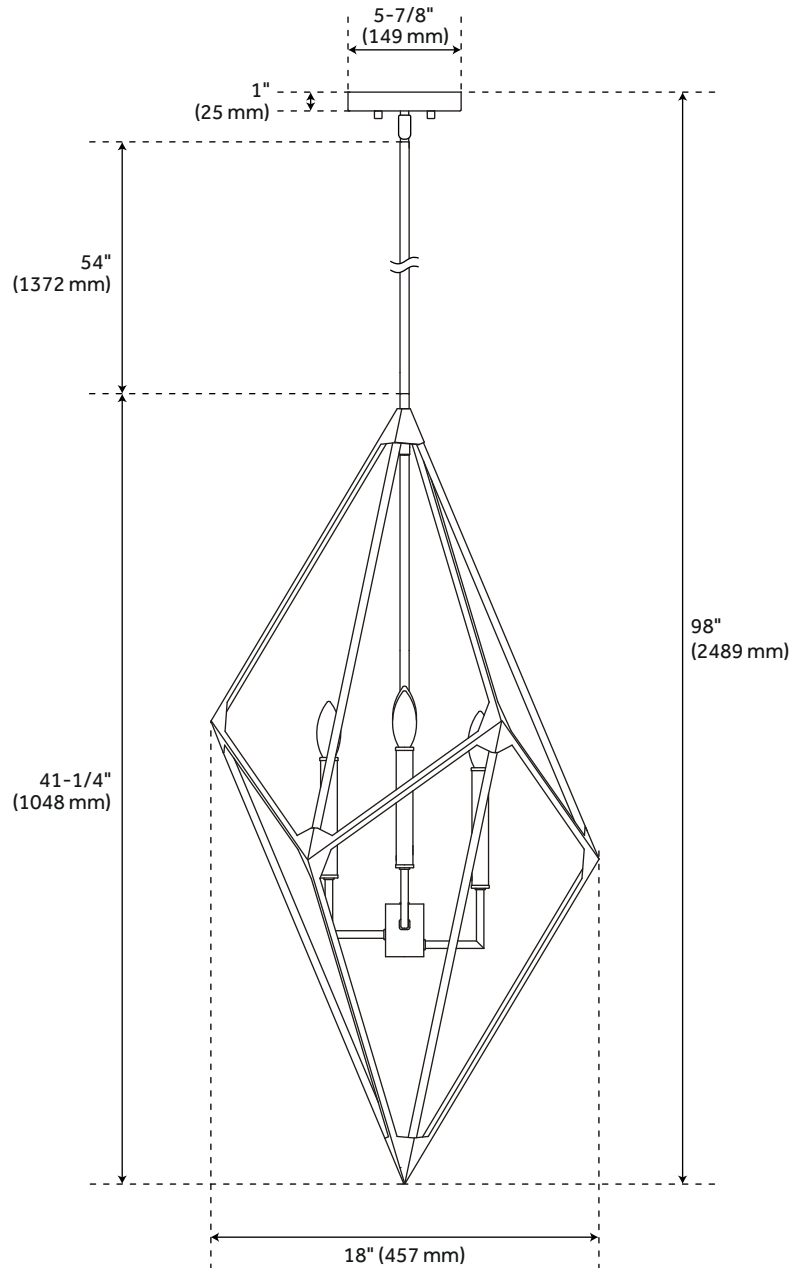

BIRCHLEAF 4-LIGHT PENDANT -TEXTURED BLACK/POLISHED NICKEL

SKU: 453855

CODES/STANDARDS

UL 1598 / CSA C22.2 No 250.0

FEATURES

Installation Type: Ceiling Mount
Design: Modern
Product Finish: Textured Black/Polished Nickel
Material: Steel
Width: 20-3/8"
Height: 41-1/4"
Base Plate Length: 5-7/8"
Base Plate Height: 1"
Mounting Hardware Included: Yes
Reversible Mounting: No
Shade Material: Steel
Number of Bulbs: 4
Base Plate Width: 5-7/8"
Base Plate Depth: 1"
Location Type: Suitable for Dry Locations
Bulbs Included: No
Bulb Type: Candelabra E-12
Wattage per Bulb: 60
Downrod/Chain Length: 1-6", 4-12"

Code:

REVISED 12/28/2021

BIRCHLEAF 4-LIGHT PENDANT - TEXTURED BLACK/POLISHED NICKEL

SKU: 453855

All dimensions and specifications are nominal and may vary. Use actual products for accuracy in critical situations.