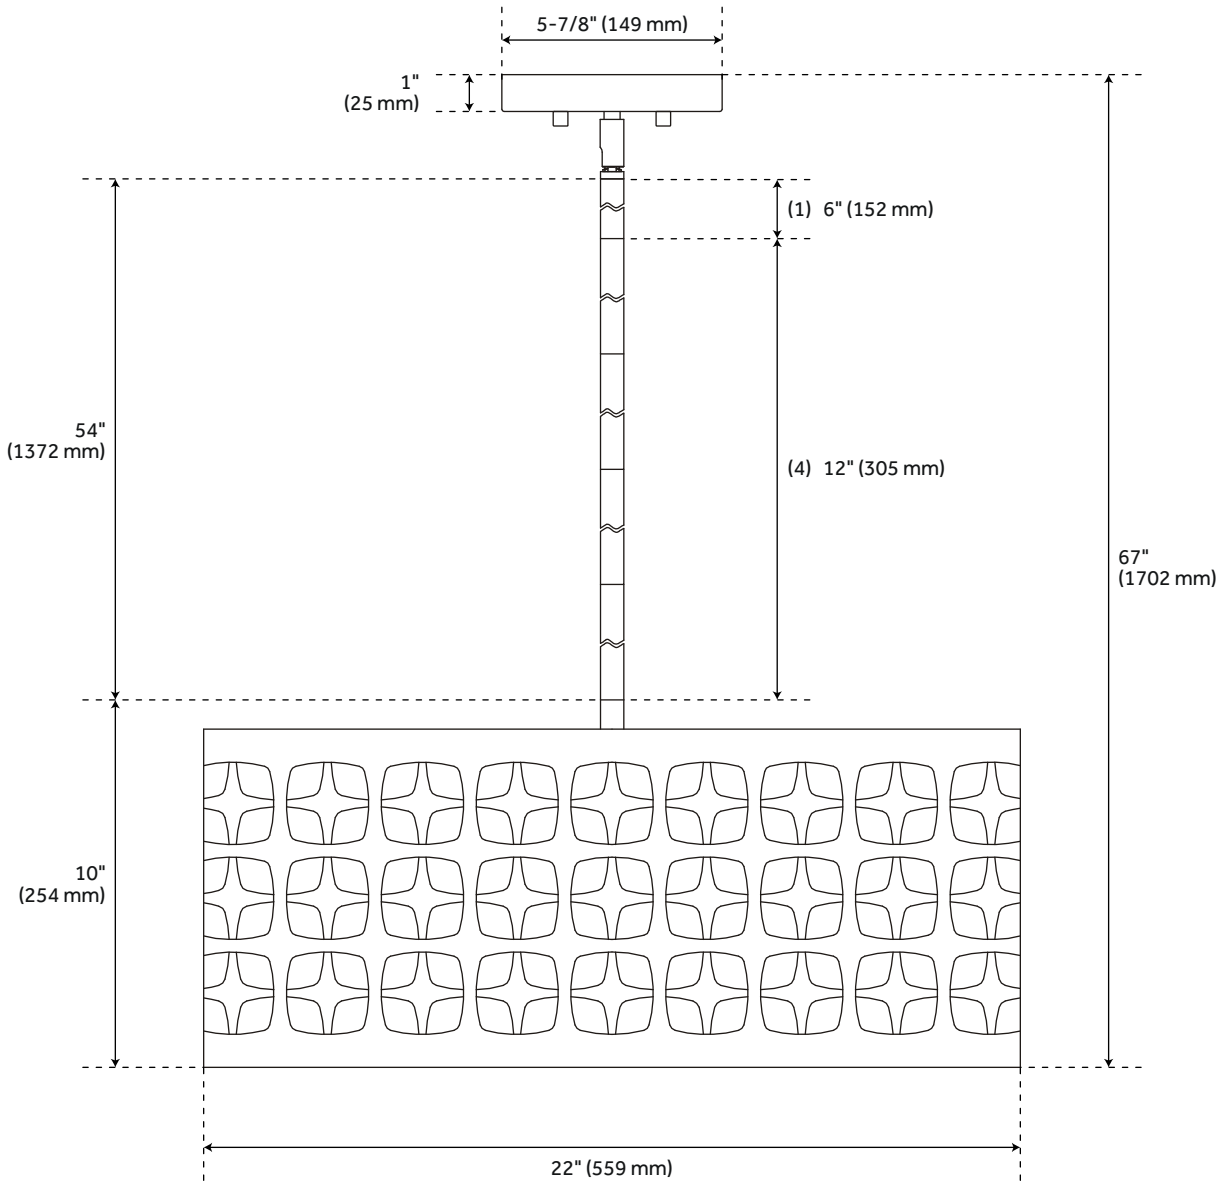

DUXFORD 5-LIGHT PENDANT LIGHT - AGED BRASS

SKU: 453853

All dimensions and specifications are nominal and may vary. Use actual products for accuracy in critical situations.

Code: PHPL3085