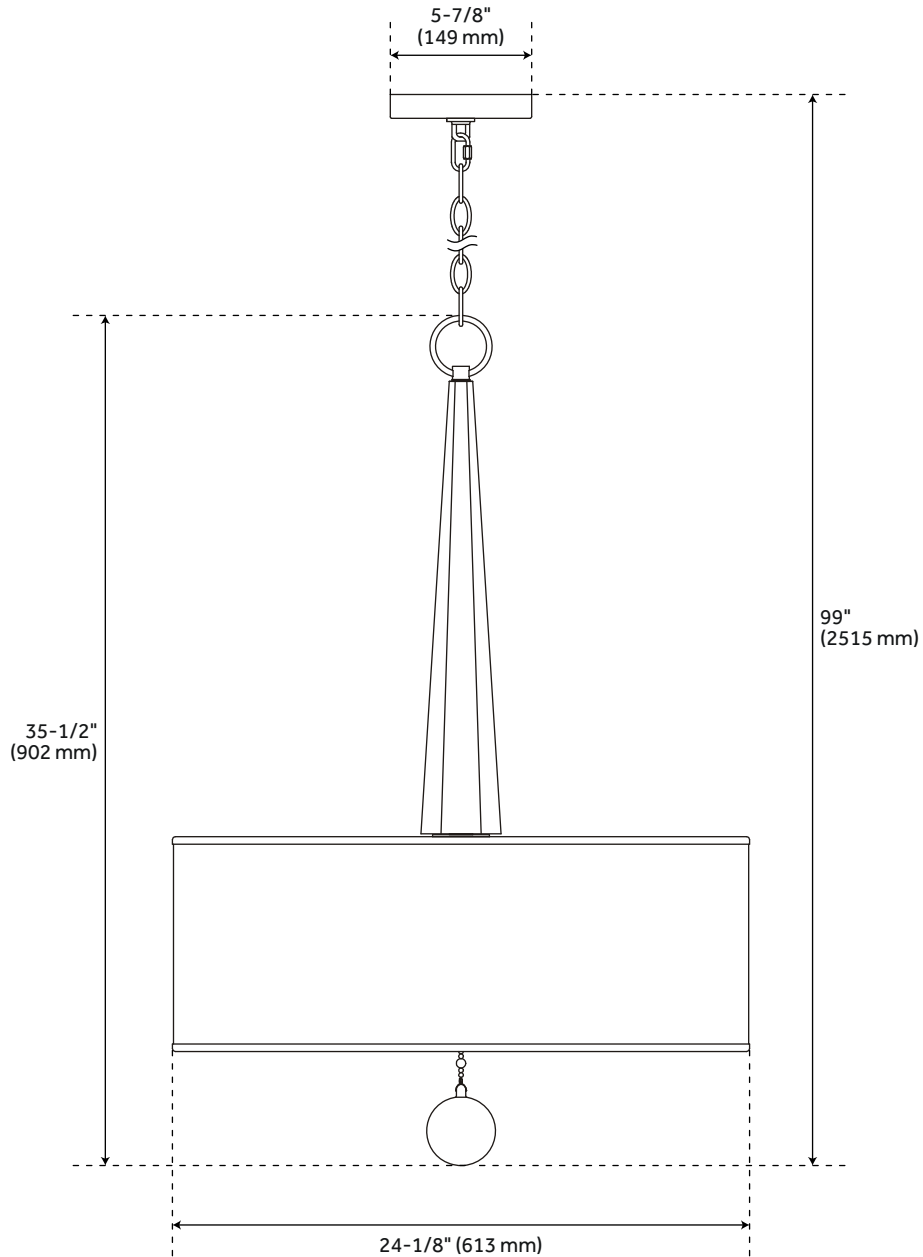

CHADSEY 4-LIGHT PENDANT - POLISHED NICKEL

SKU: 453852

CODES/STANDARDS

UL 1598 / CSA C22.2 No 250.0

FEATURES

Installation Type: Ceiling Mount
Design: Modern
Product Finish: Polished Nickel
Material: Steel
Width: 24-1/8"
Height: 35-1/8"
Base Plate Length: 1"
Base Plate Height: 1"
Mounting Hardware Included: Yes
Reversible Mounting: No
Shade Finish: Black
Shade Material: Fabric / Steel
Number of Bulbs: 4
Base Plate Width: 5-7/8"
Base Plate Depth: 1"
Location Type: Suitable for Dry Locations
Bulbs Included: No
Bulb Type: Candelabra E-12
Wattage per Bulb: 60

Code:
REVISED 12/28/2021

CHADSEY 4-LIGHT PENDANT LIGHT - POLISHED NICKEL

SKU: 453852

All dimensions and specifications are nominal and may vary. Use actual products for accuracy in critical situations.

Code: PHPL3064