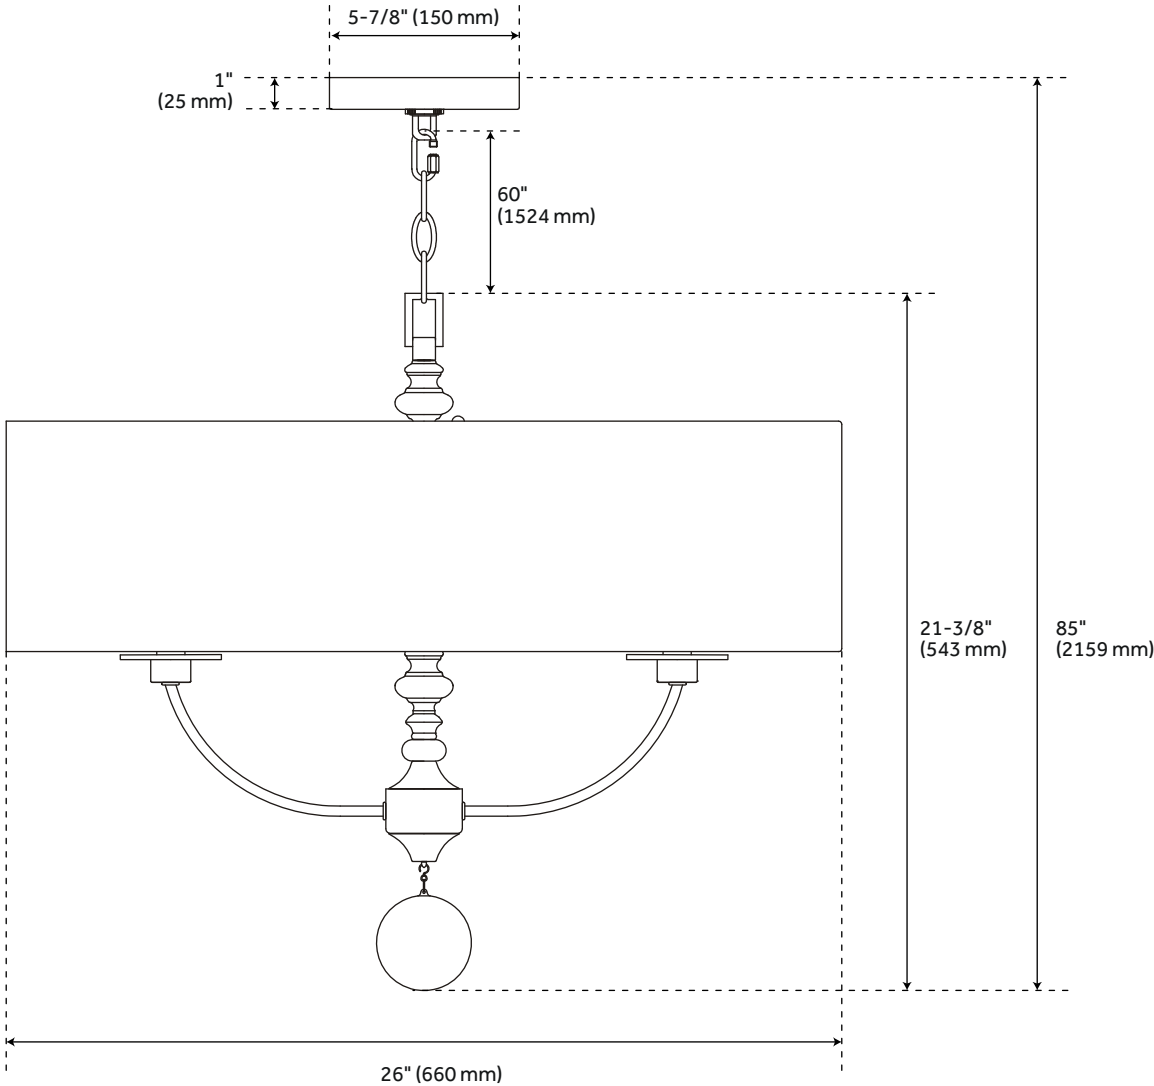

## FEATURES

Installation Type: Ceiling Mount  
Design: Modern  
Product Finish: Aged Brass  
Material: Steel  
Width: 26"  
Height: 21-5/8"  
Base Plate Length: 1"  
Base Plate Height: 1"  
Mounting Hardware Included: Yes  
Reversible Mounting: No  
Shade Finish: Blue  
Shade Material: Fabric / Steel  
Number of Bulbs: 5  
Base Plate Width: 5-7/8"  
Base Plate Depth: 1"  
Location Type: Suitable for Dry Locations  
Bulbs Included: No  
Bulb Type: Candelabra E-12  
Wattage per Bulb: 60

# VAN NOORD 5-LIGHT PENDANT - AGED BRASS

SKU: 453851

All dimensions and specifications are nominal and may vary. Use actual products for accuracy in critical situations.

Code: PHPL3055