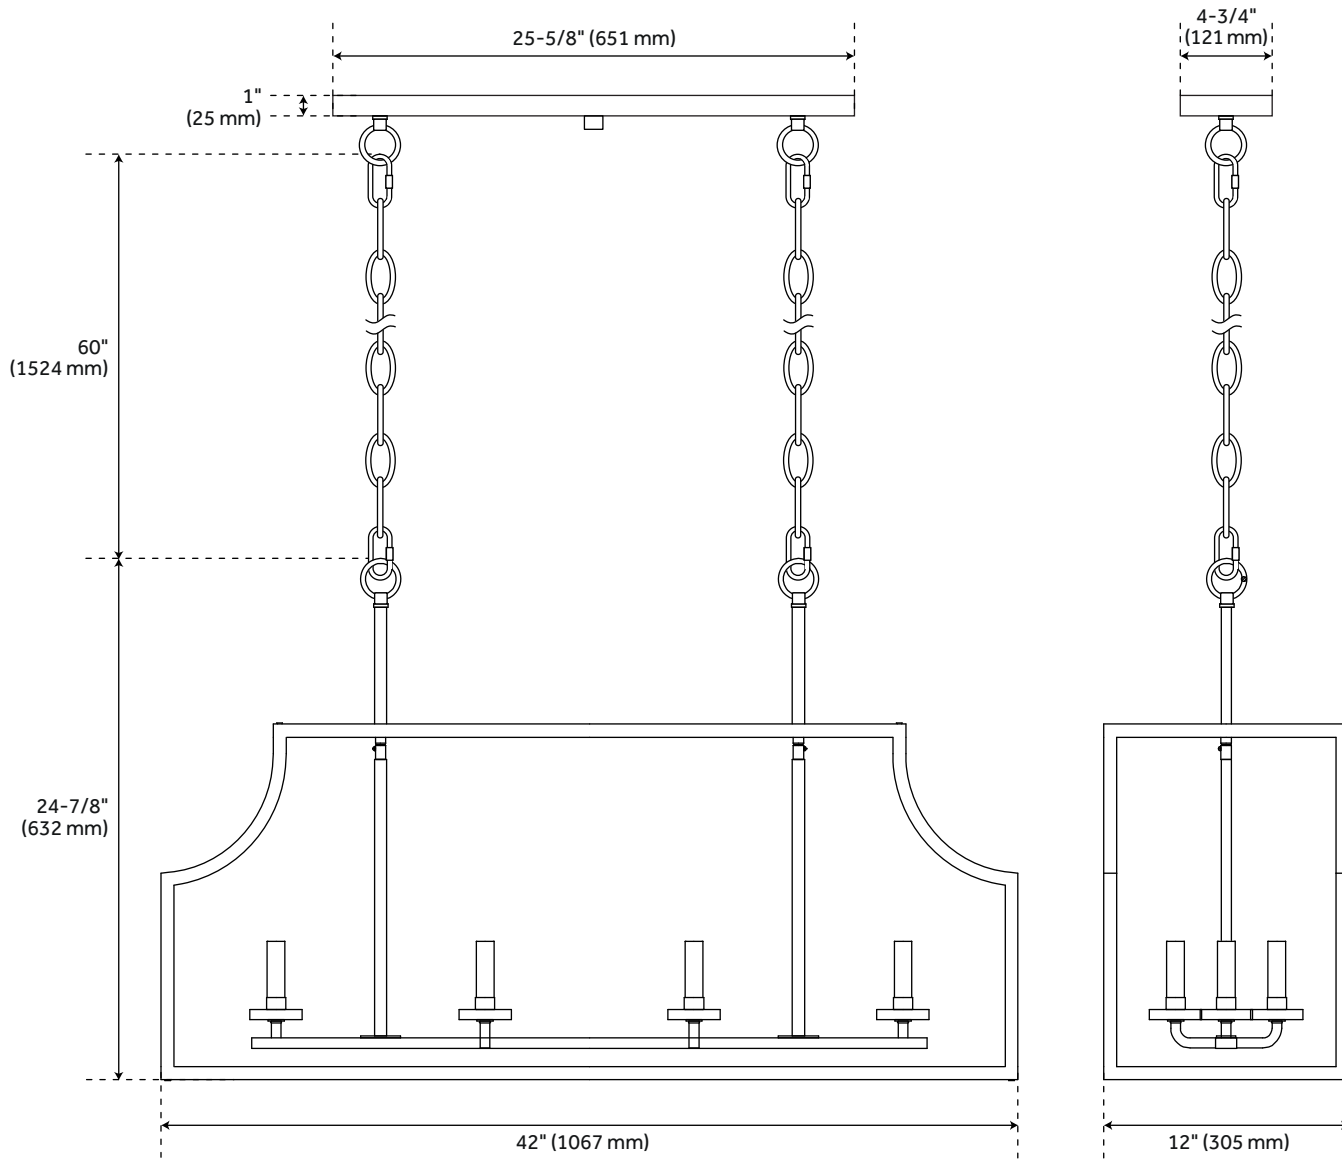

BANEWELL 6-LIGHT PENDANT LIGHT - MATTE BLACK/POLISHED NICKEL

SKU: 453835

All dimensions and specifications are nominal and may vary. Use actual products for accuracy in critical situations.

Code: PHPL3326