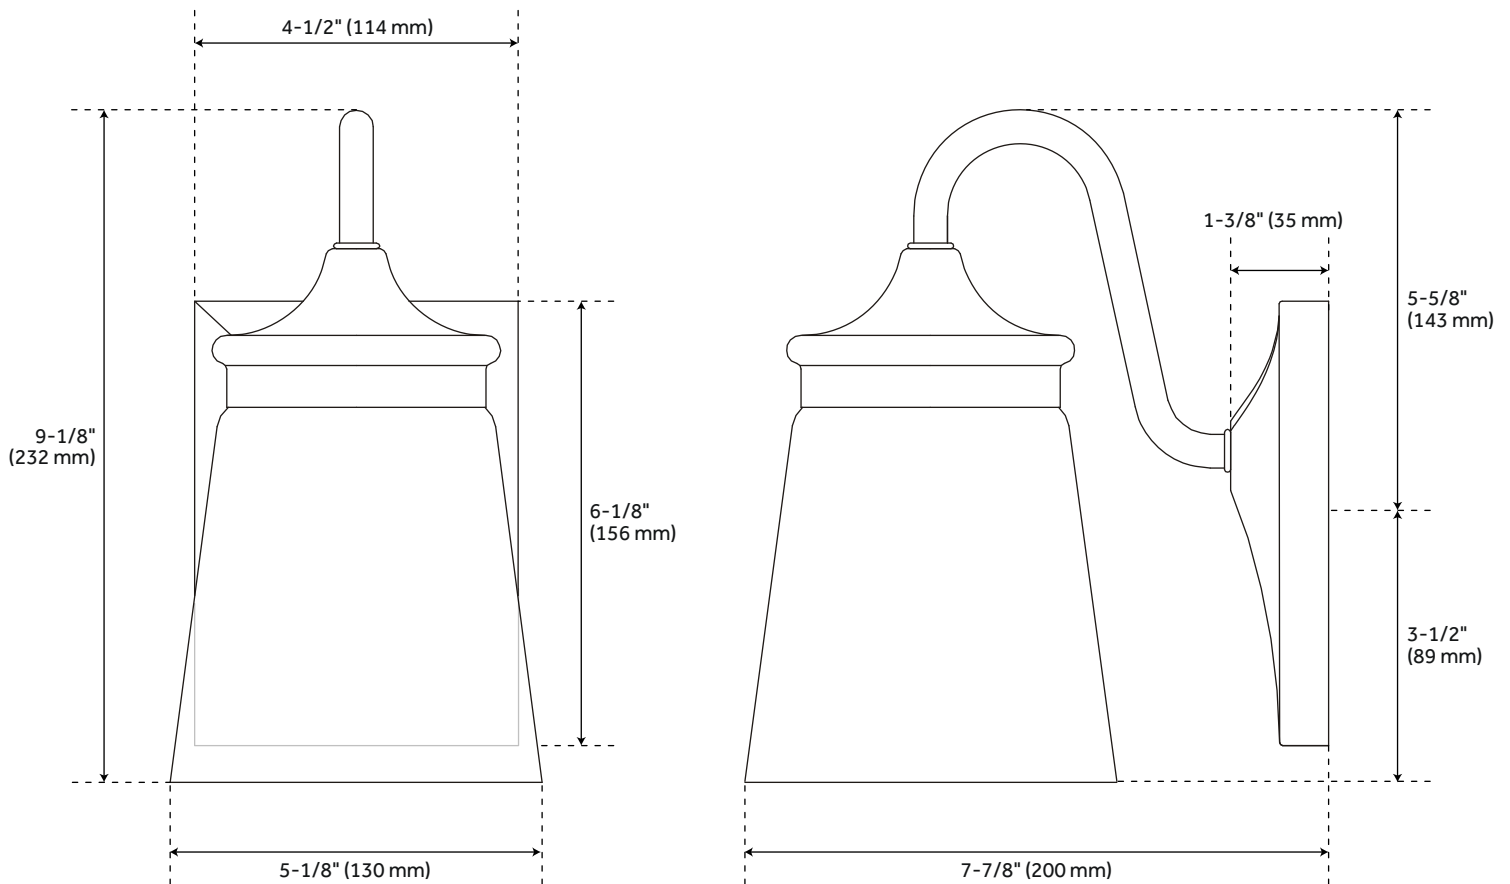

LA MAIDA VANITY SCONCE LIGHT - MATTE BLACK

SKU: 453508

CODES/STANDARDS

UL 1598 / CSA C22.2 No 250.0

FEATURES

Installation Type: Wall Mount
Design: Modern
Product Finish: Matte Black
Material: Steel
Width: 5-1/8"
Height: 9-1/8"
Depth: 7-7/8"
Base Plate Length: 1-3/8"
Base Plate Height: 1-3/8"
Mounting Hardware Included: Yes
Reversible Mounting: No
Shade Finish: Clear
Shade Material: Glass
Number of Bulbs: 1
Base Plate Width: 4-1/2"
Base Plate Depth: 1-3/8"
Location Type: Suitable for Damp Locations
Bulbs Included: No
Bulb Type: Medium E-26
Wattage per Bulb: 60

Code:

REVISED 12/28/2021

LA MAIDA SINGLE LIGHT VANITY SCONCE

SKU: 453508

All dimensions and specifications are nominal and may vary. Use actual products for accuracy in critical situations.

Code: PHVL3151