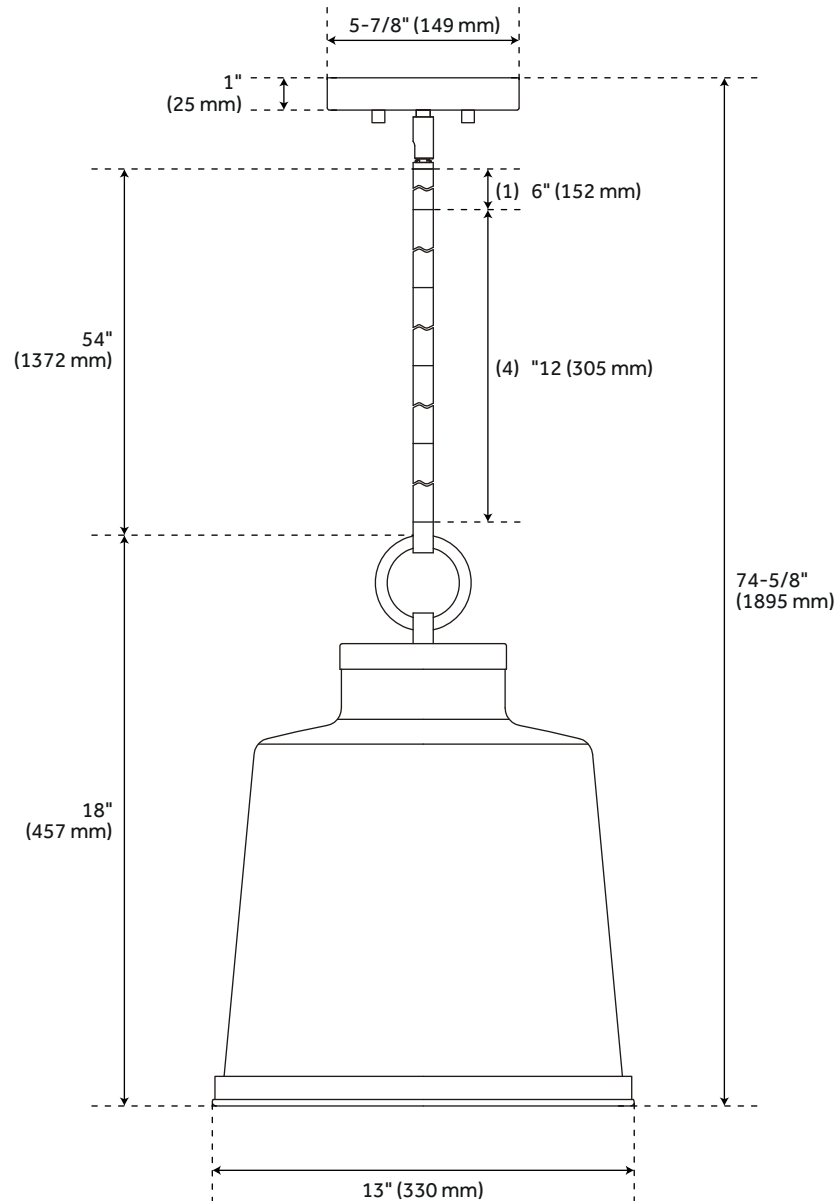

FERNCLIFF SINGLE LIGHT PENDANT LIGHT - MATTE BLACK

SKU: 449331

All dimensions and specifications are nominal and may vary. Use actual products for accuracy in critical situations.

Code: PHPL6791