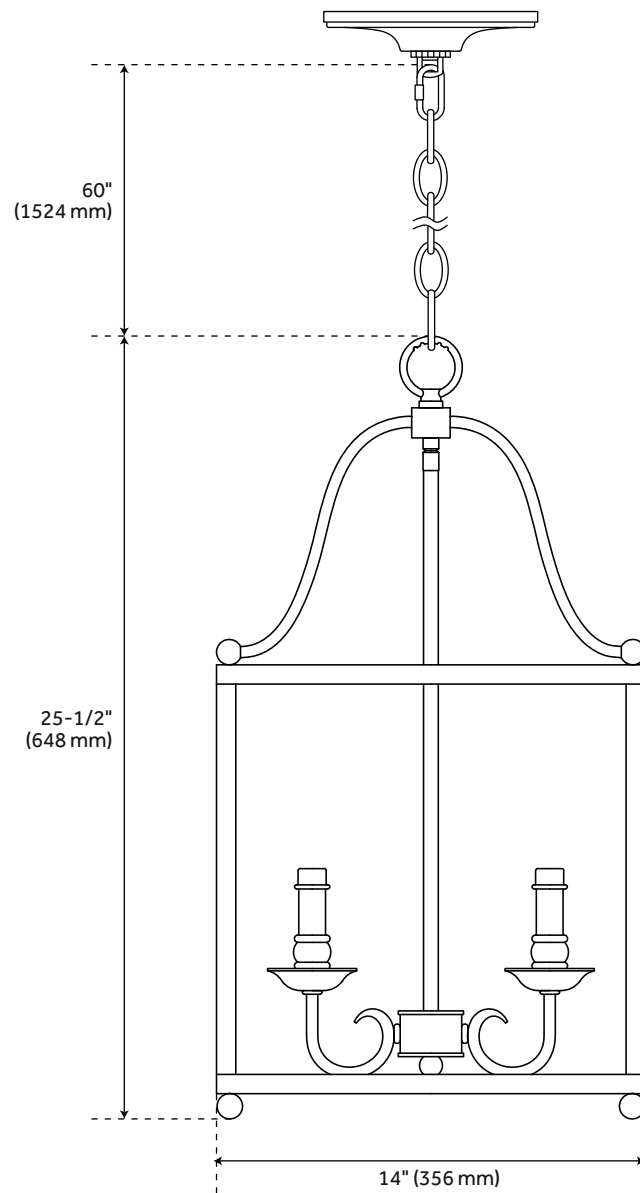

# JACKSON 4-LIGHT PENDANT CHANDELIER - WARM BRONZE

SKU: 440540

## FEATURES

Installation Type: Ceiling Mount  
Design: Traditional  
Product Finish: Warm Bronze  
Material: Metal  
Width: 14"  
Height: 25-1/2"  
Mounting Hardware Included: Yes  
Reversible Mounting: Yes  
Shade Finish: Warm Bronze  
Shade Material: Metal  
Number of Bulbs: 4  
Location Type: Suitable for Dry Locations  
Bulbs Included: No  
Bulb Type: Candelabra E-12  
Wattage per Bulb: 60

# JACKSON 4-LIGHT PENDANT CHANDELIER - WARM BRONZE

SKU: 440540

All dimensions and specifications are nominal and may vary. Use actual products for accuracy in critical situations.

Code: PHPL5324