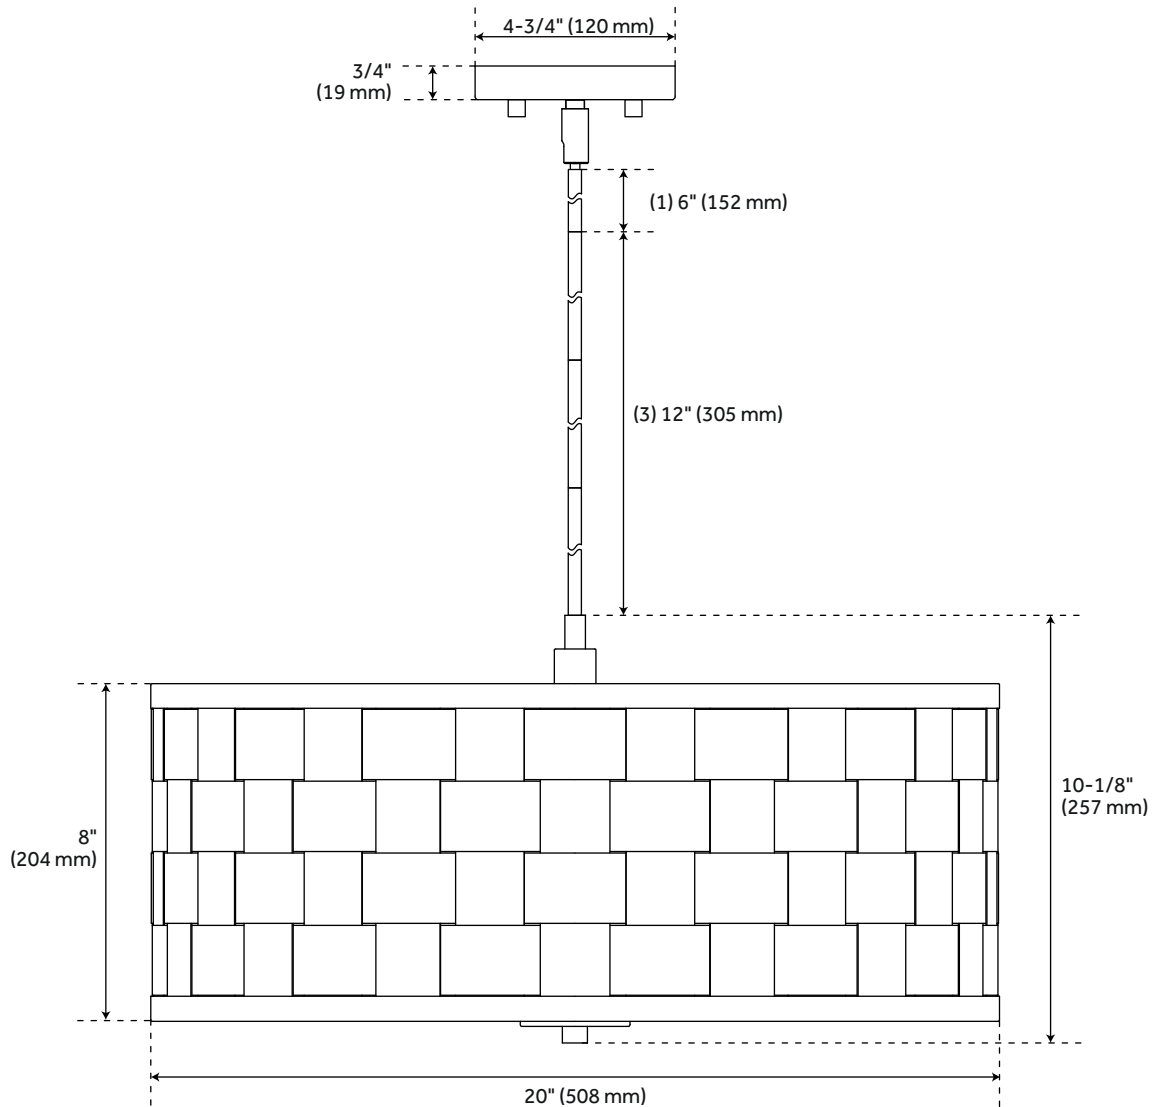

NASSAU 4-LIGHT DRUM CHANDELIER - BRUSHED NICKEL

SKU: 440513

CODES/STANDARDS

UL 1598 / CSA C22.2 No 250.0

FEATURES

Installation Type: Ceiling Mount
Design: Glam
Product Finish: Brushed Nickel
Material: Steel
Width: 20"
Height: 10-1/8"
Base Plate Length: 4-3/4"
Base Plate Height: 3/4"
Mounting Hardware Included: Yes
Reversible Mounting: No
Shade Finish: Brushed Nickel
Shade Material: Steel
Number of Bulbs: 4
Base Plate Width: 4-3/4"
Base Plate Depth: 3/4"
Location Type: Suitable for Dry Locations
Bulbs Included: No
Bulb Type: Medium E-26
Wattage per Bulb: 100
Downrod/Chain Length: 1-6", 3-12"

Code:

REVISED 12/28/2021

NASSAU 4-LIGHT DRUM CHANDELIER - BRUSHED NICKEL

SKU: 440513

All dimensions and specifications are nominal and may vary. Use actual products for accuracy in critical situations.

Code: PHPL5074