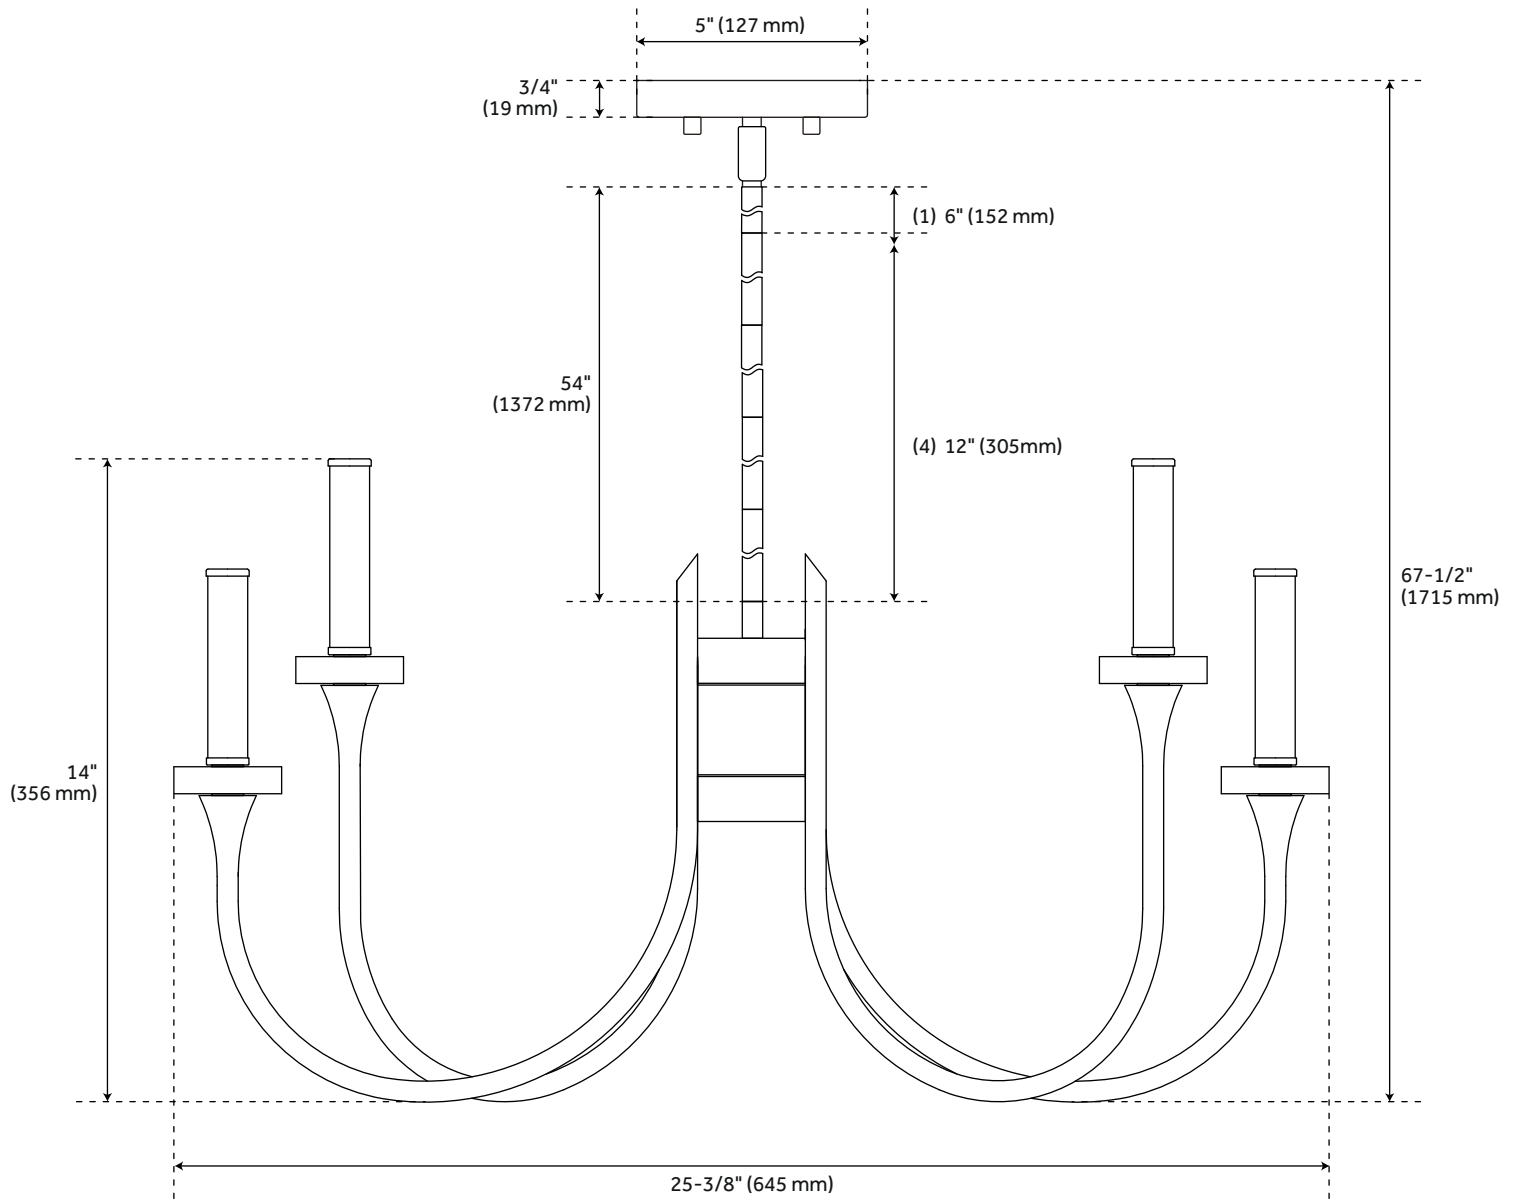

BLACKPOOL 8-LIGHT CHANDELIER - BLACK

SKU: 440458

CODES/STANDARDS

UL 1598 / CSA C22.2 No 250.0

FEATURES

Installation Type: Ceiling Mount
Design: Modern
Product Finish: Black
Material: Steel
Width: 25-3/8"
Height: 14"
Base Plate Length: 5"
Base Plate Height: 3/4"
Mounting Hardware Included: Yes
Reversible Mounting: No
Shade Material: Steel
Number of Bulbs: 8
Base Plate Width: 5"
Base Plate Depth: 3/4"
Location Type: Suitable for Dry Locations
Bulbs Included: No
Bulb Type: Candelabra E-12
Wattage per Bulb: 60
Downrod/Chain Length: 1-6", 4-12"

Code:

REVISED 12/28/2021

BLACKPOOL 8-LIGHT CHANDELIER - BLACK

SKU: 440458

All dimensions and specifications are nominal and may vary. Use actual products for accuracy in critical situations.

Code: PPHL6448