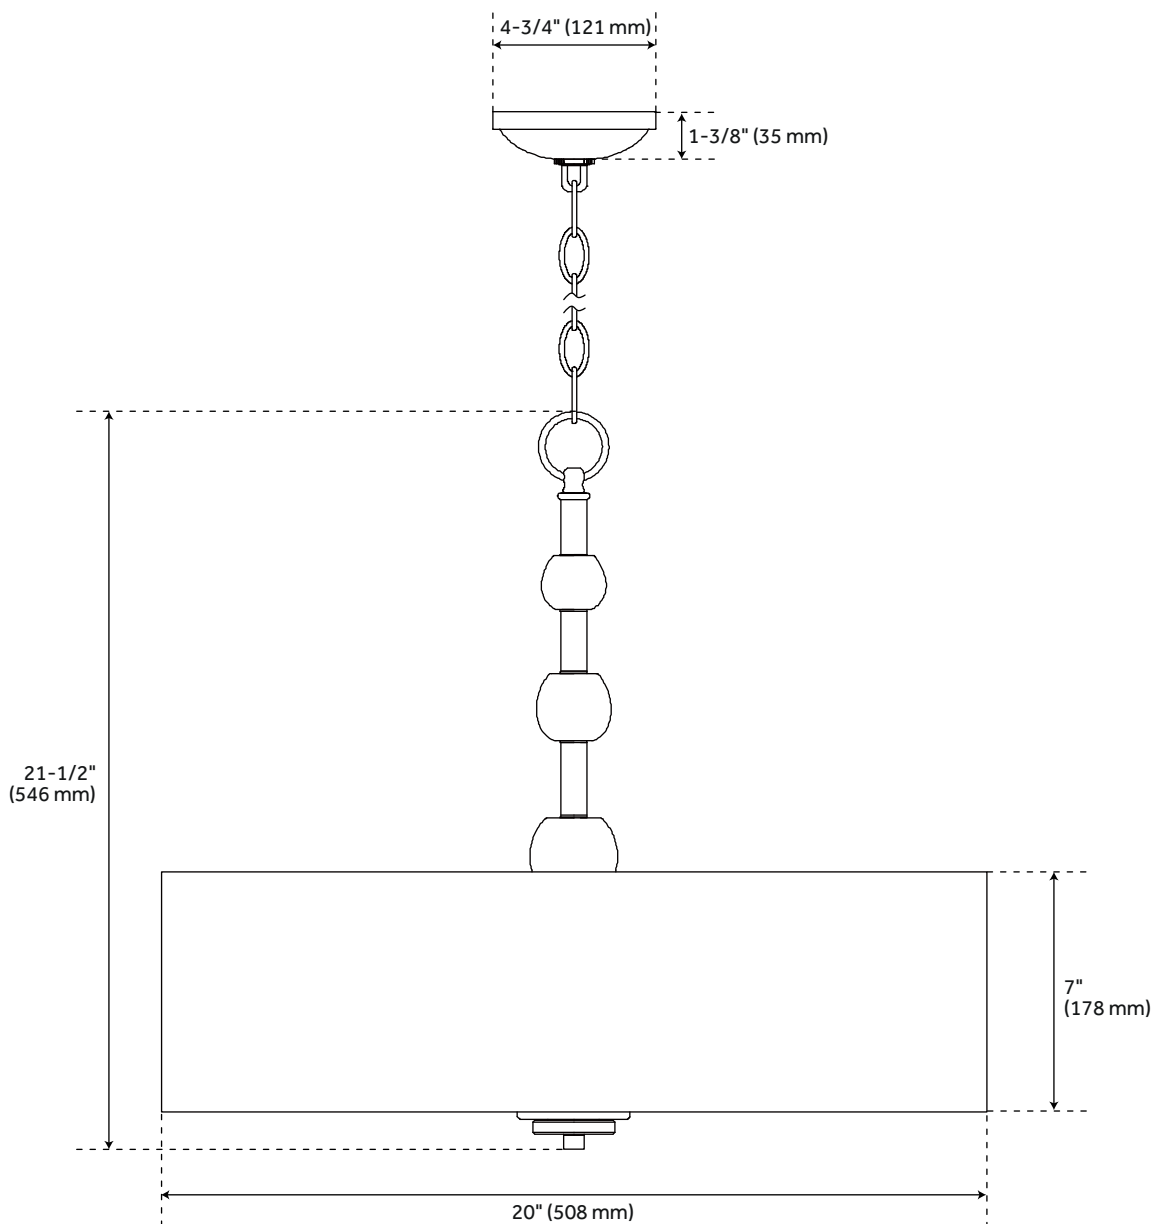

BANKLOFT 6-LIGHT DRUM CHANDELIER - POLISHED NICKEL

SKU: 440448

CODES/STANDARDS

UL 1598 / CSA C22.2 No 250.0

FEATURES

Installation Type: Ceiling Mount
Design: Modern
Product Finish: Polished Nickel
Material: Steel/Glass
Width: 24"
Height: 21-1/2"
Base Plate Length: 1-3/8"
Base Plate Height: 1-3/8"
Mounting Hardware Included: Yes
Reversible Mounting: No
Shade Finish: White
Shade Material: Fabric
Number of Bulbs: 6
Base Plate Width: 4-3/4"
Base Plate Depth: 1-3/8"
Location Type: Suitable for Dry Locations
Bulbs Included: No
Bulb Type: Candelabra E-12
Wattage per Bulb: 60

Code:

REVISED 12/28/2021

BANKLOFT 6-LIGHT DRUM CHANDELIER - POLISHED NICKEL

SKU: 440448

All dimensions and specifications are nominal and may vary. Use actual products for accuracy in critical situations.

Code: PHL6106