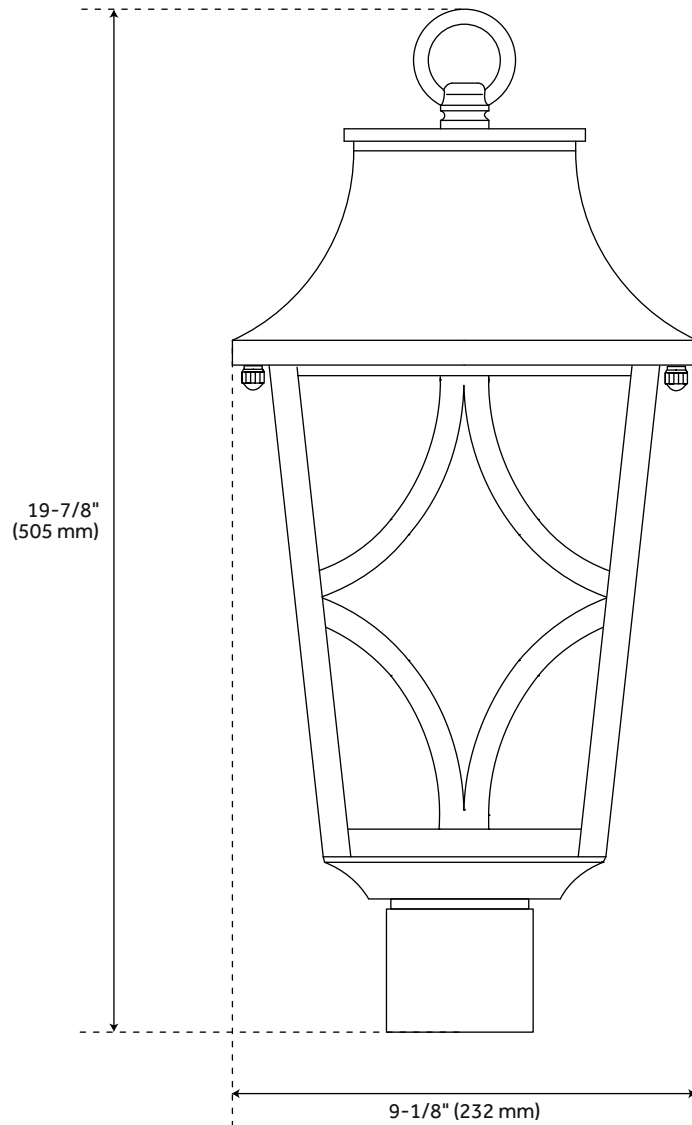

ALTIMETER 3-LIGHT CANDELABRA OUTDOOR POST LANTERN - BLACK

SKU: 434131

FEATURES

Installation Type: Post Mount
Design: Traditional
Product Finish: Black
Material: Aluminum
Width: 9-1/8"
Height: 19-7/8"
Depth: 9-1/8"
Mounting Hardware Included: Yes
Reversible Mounting: No
Shade Finish: Clear
Shade Material: Glass
Number of Bulbs: 3
Location Type: Suitable for Wet Locations
Bulbs Included: No
Bulb Type: Candelabra E-12
Wattage per Bulb: 60

CODES/STANDARDS

UL 1598 / CSA C22.2 No 250.0

Code:
REVISED 12/28/2021

ALTIMETER 3-LIGHT CANDELABRA OUTDOOR POST LANTERN - BLACK

SKU: 434131

All dimensions and specifications are nominal and may vary. Use actual products for accuracy in critical situations.