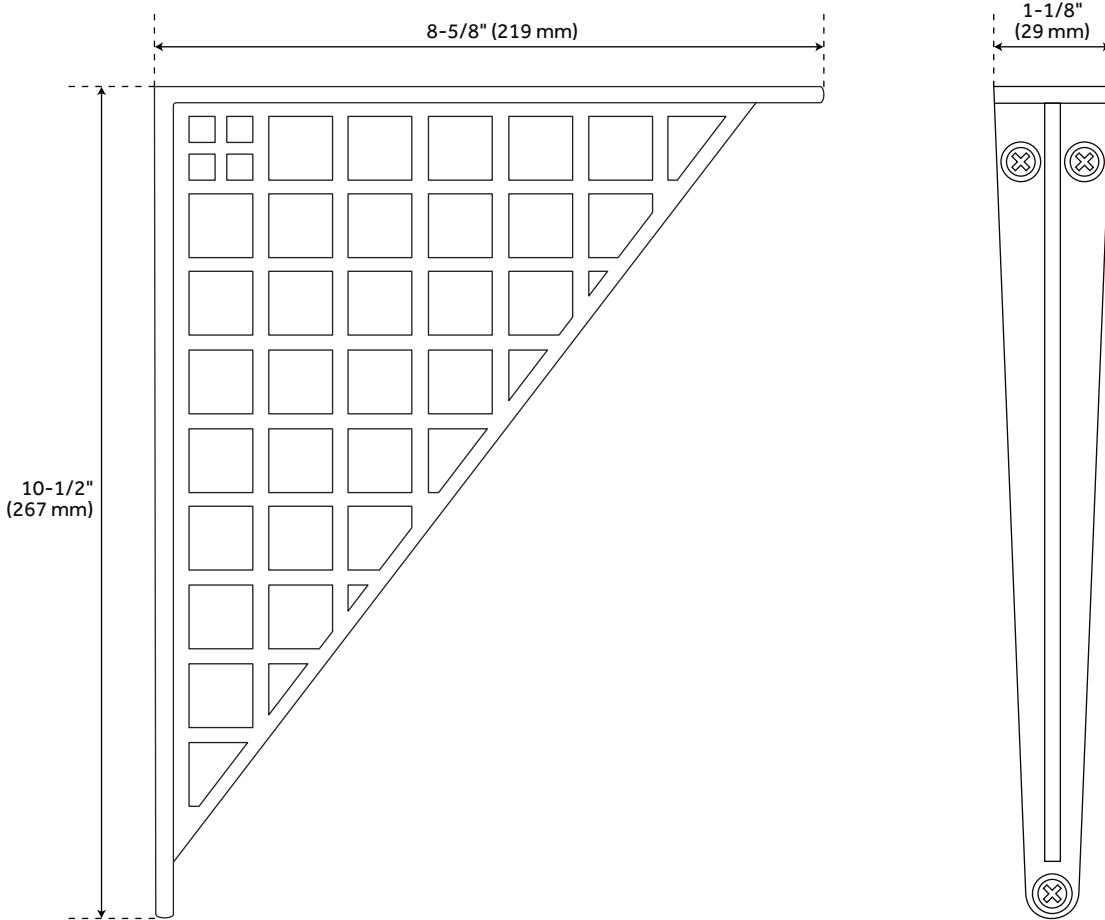

CONTENTS

SHELF BRACKET PAGE 2

REVISED 08/17/2020

6" MISSION

SOLID BRASS SHELF BRACKET

SKU: 950313

FEATURES

- Length: 4-1/2"
- Width: 1"
- Height: 6-3/8"
- Weight Capacity Per Pair (lbs): 30

PRODUCT IMAGE

All dimensions and specifications are nominal and may vary. Use actual products for accuracy in critical situations.

PAGE 2

10" MISSION

SOLID BRASS SHELF BRACKET

SKU: 950313

FEATURES

- Length: 8-5/8"
- Width: 1-1/8"
- Height: 10-1/2"
- Weight Capacity Per Pair (lbs): 60

PRODUCT IMAGE

All dimensions and specifications are nominal and may vary. Use actual products for accuracy in critical situations.

PAGE 3