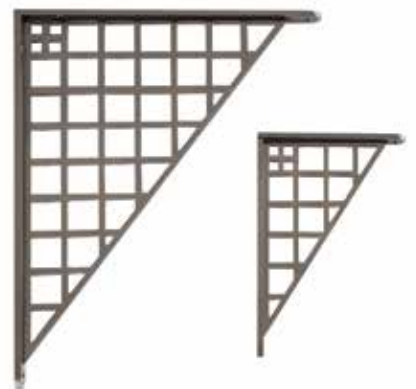

MISSION

SOLID BRASS SHELF BRACKET

SKU: 950313

FEATURES

- Material: Brass
- Design: Classical
- Mounting Hardware Included: Yes
- Mounting Hardware Concealed: No
- Mounts From: Front
- Sold Individually
- Brackets Can be Mounted with Either
End Against the Wall

CONTENTS

SHELF BRACKET PAGE 2

REVISED 08/17/2020

6" MISSION

SOLID BRASS SHELF BRACKET

SKU: 950313

FEATURES

- Length: 4-1/2"
- Width: 1"
- Height: 6-3/8"
- Weight Capacity Per Pair (lbs): 30

PRODUCT IMAGE

All dimensions and specifications are nominal and may vary. Use actual products for accuracy in critical situations.

PAGE 2

10" MISSION

SOLID BRASS SHELF BRACKET

SKU: 950313

FEATURES

- Length: 8-5/8"
- Width: 1-1/8"
- Height: 10-1/2"
- Weight Capacity Per Pair (lbs): 60