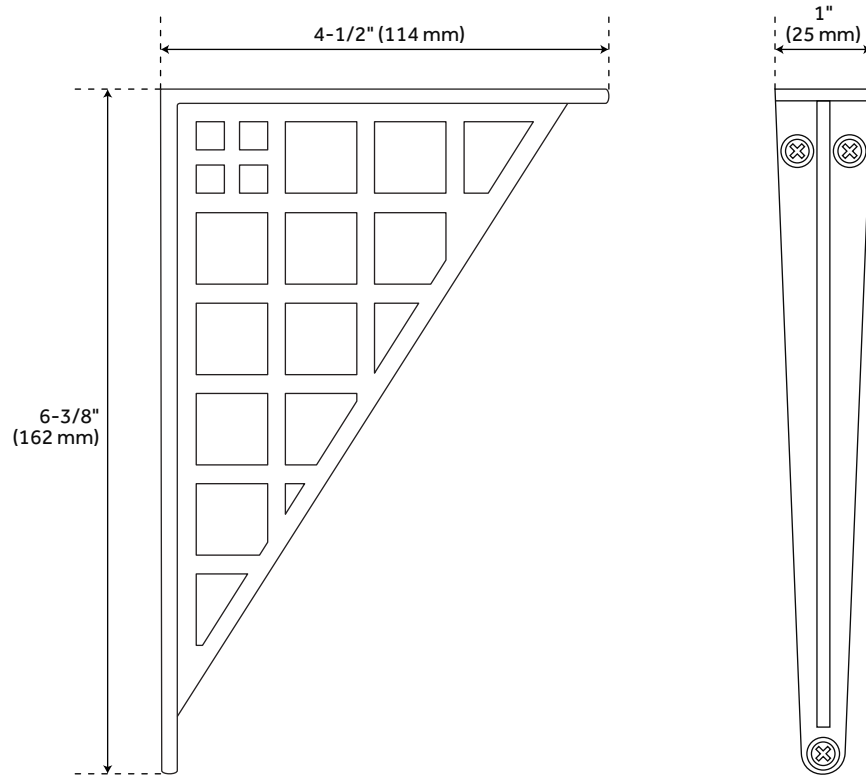

MISSION

SOLID BRASS SHELF BRACKET

SKU: 950313

FEATURES

- Material: Brass
- Design: Classical
- Mounting Hardware Included: Yes
- Mounting Hardware Concealed: No
- Mounts From: Front
- Sold Individually
- Brackets Can be Mounted with Either
End Against the Wall

CONTENTS

SHELF BRACKET PAGE 2

REVISED 08/17/2020

6" MISSION

SOLID BRASS SHELF BRACKET

SKU: 950313

FEATURES

- Length: 4-1/2"
- Width: 1"
- Height: 6-3/8"
- Weight Capacity Per Pair (lbs): 30

PRODUCT IMAGE

All dimensions and specifications are nominal and may vary. Use actual products for accuracy in critical situations.

PAGE 2

10" MISSION

SOLID BRASS SHELF BRACKET

SKU: 950313

FEATURES

- Length: 8-5/8"
- Width: 1-1/8"
- Height: 10-1/2"
- Weight Capacity Per Pair (lbs): 60

PRODUCT IMAGE

All dimensions and specifications are nominal and may vary. Use actual products for accuracy in critical situations.

PAGE 3