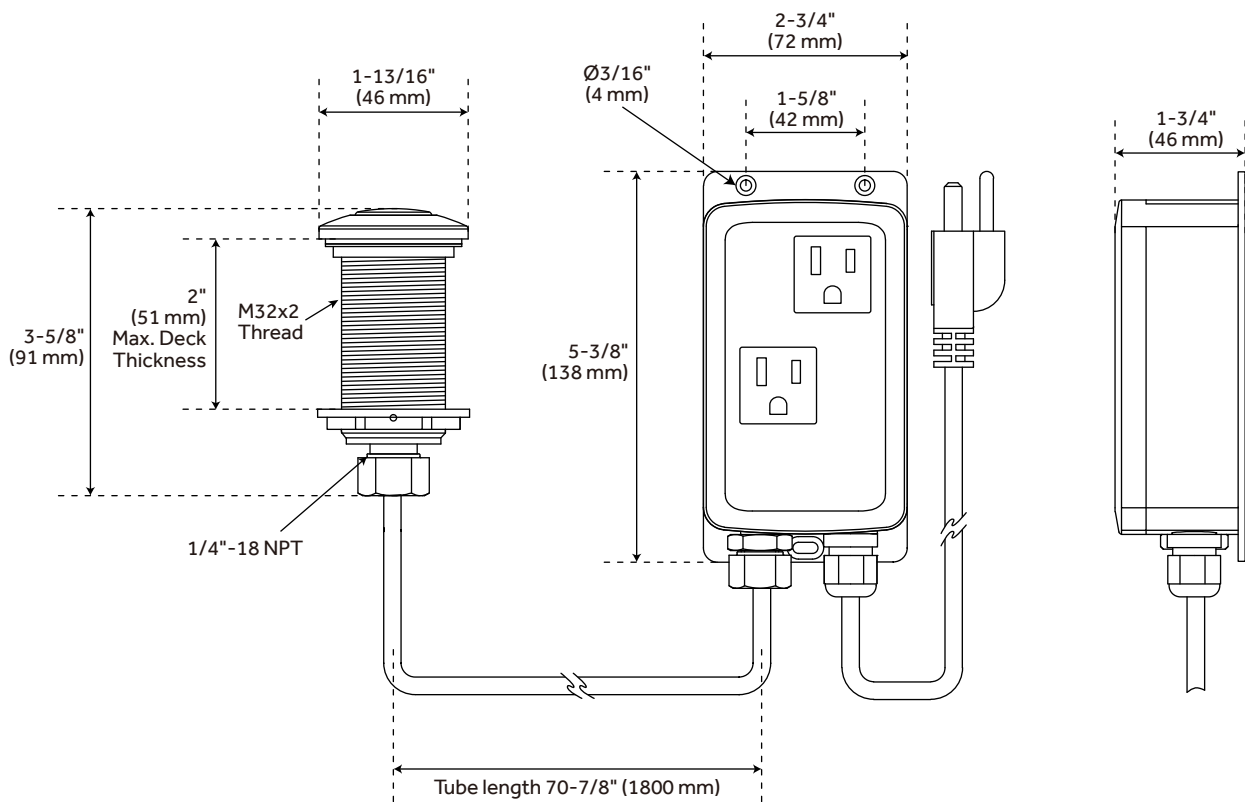

DUAL OUTLET SINKTOP AIR SWITCH

SKU: 948127

Code: SHAS202, SHASB2

FEATURES

Material: Metal

Width: 1-13/16"

Height: 3-5/8"

Maximum Sink Thickness: 2"

OD (Outside Diameter): 1-13/16"

CAN/CSA-E60730-1

REVISED 5/10/2023

DUAL OUTLET SINKTOP AIR SWITCH

SKU: 948127

Code: SHAS202, SHASB2

ADDITIONAL FEATURES

- Air-activated.
- Air switch button dimensions : 1-13/16" W x 3-5/8" H.
- Max countertop thickness: 2".
- Mounts easy to sink or countertop.
- Power module dimensions: 5-3/8" H x 2-3/4" W x 1-3/4" D.
- Tube length is 70-7/8".

REVISED 5/10/2023

DUAL OUTLET SINKTOP AIR SWITCH

SKU: 948127

SHASB2, SHAS202ZSS

All dimensions and specifications are nominal and may vary. Use actual products for accuracy in critical situations.