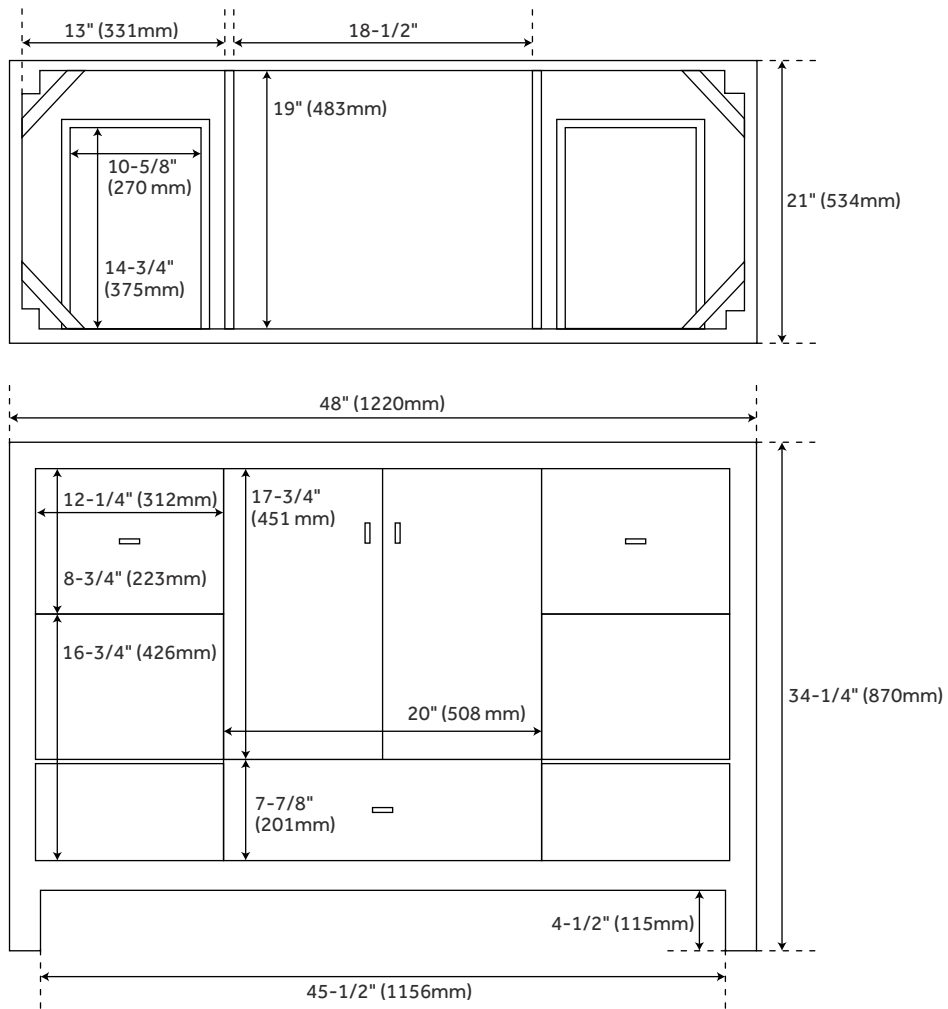

48" BURFIELD

VANITY CABINET

SKU: 466030,466032

FEATURES

Number of Basins: 1
Number of Doors: 2
Number of Drawers: 3
Assembly Required: No
Dovetail Drawers: Yes

CONTENTS

VANITY CABINET PAGE 2

REVISED 04/28/2021

48" BURFIELD

VANITY CABINET

SKU: 466030,466032

FEATURES

Width: 48"
Depth: 21"
Height: 34-1/4"

PRODUCT IMAGE