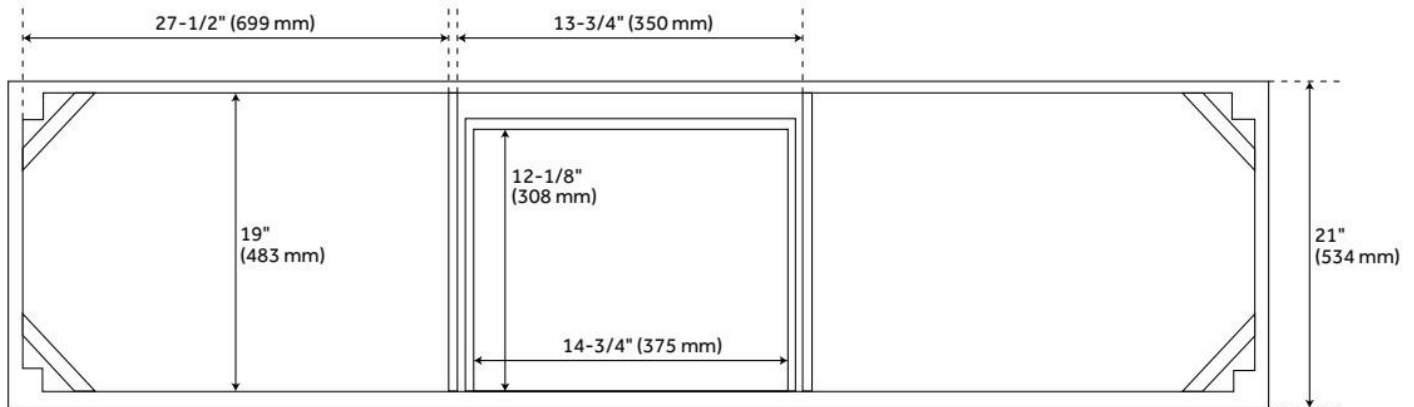

72" BURFIELD BAMBOO DOUBLE VANITY FOR RECTANGULAR UNDERMOUNT SINKS - NATURAL

SKU: 951688-RUMB

Code: SH475460, SH475463, SH475459, SH475462, SH475465, SH475466, SH475457, SH475468, SH475470, SH475458, SH475464, SH475461, SH475456, SH475467, SH475469

REVISED 8/7/2024