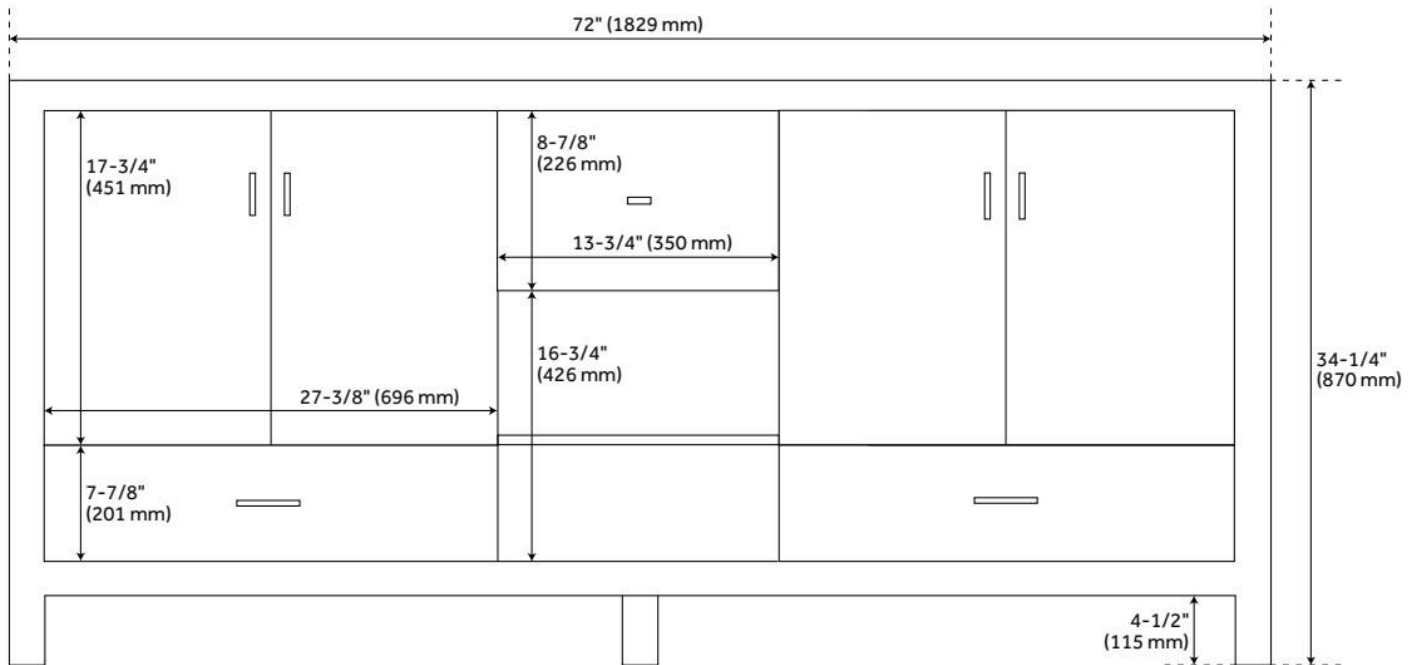

72" BURFIELD BAMBOO DOUBLE VANITY FOR RECTANGULAR UNDERMOUNT SINKS - NATURAL

SKU: 951688-RUMB

Code: SH475460, SH475463, SH475459, SH475462, SH475465, SH475466, SH475457, SH475468, SH475470, SH475458, SH475464, SH475461, SH475456, SH475467, SH475469

REVISED 8/7/2024