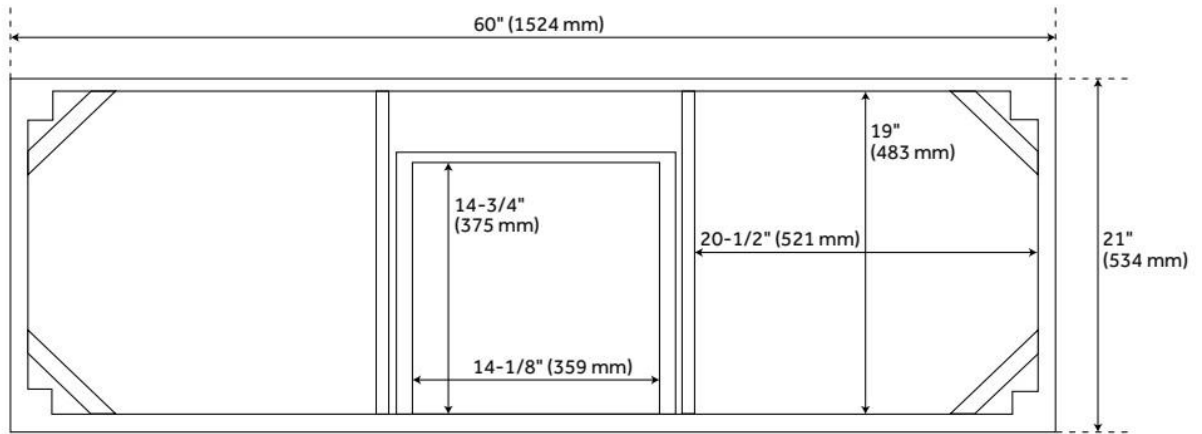

60" BURFIELD BAMBOO DOUBLE VANITY FOR RECTANGULAR UNDERMOUNT SINKS - NATURAL BAMBOO

SKU: 951685-RUMB

Code: SH475332, SH475331, SH475335, SH475330, SH475334, SH475328, SH475338, SH475341, SH475339, SH475329, SH475333, SH475327, SH475337, SH475340

FEATURES

Material: Bamboo
Product Finish: Natural Bamboo
Number of Doors: 4
Number of Drawers: 3
Hardware Finish: Polished Nickel
Built-In Adjusters: Yes

LISTED ID: 506894

ADDITIONAL FEATURES

- Includes a matching backsplash and a white porcelain sinks.
- Granite is A-grade. Polished Carrara Marble is sourced from Italy.
- Each stone top is carved from a single piece of stone and will feature natural variations.
- See Installation Instructions for directions to attach the vanity top and sink.
- All dimensions are ($\pm 1/2''$).
- [Wood finish samples available.](#)

REVISED 8/5/2024

60" BURFIELD BAMBOO DOUBLE VANITY FOR RECTANGULAR UNDERMOUNT SINKS - NATURAL BAMBOO

SKU: 951685-RUMB

Code: SH475332, SH475331, SH475335, SH475330, SH475334, SH475328, SH475338, SH475341, SH475339, SH475329, SH475333, SH475327, SH475337, SH475340