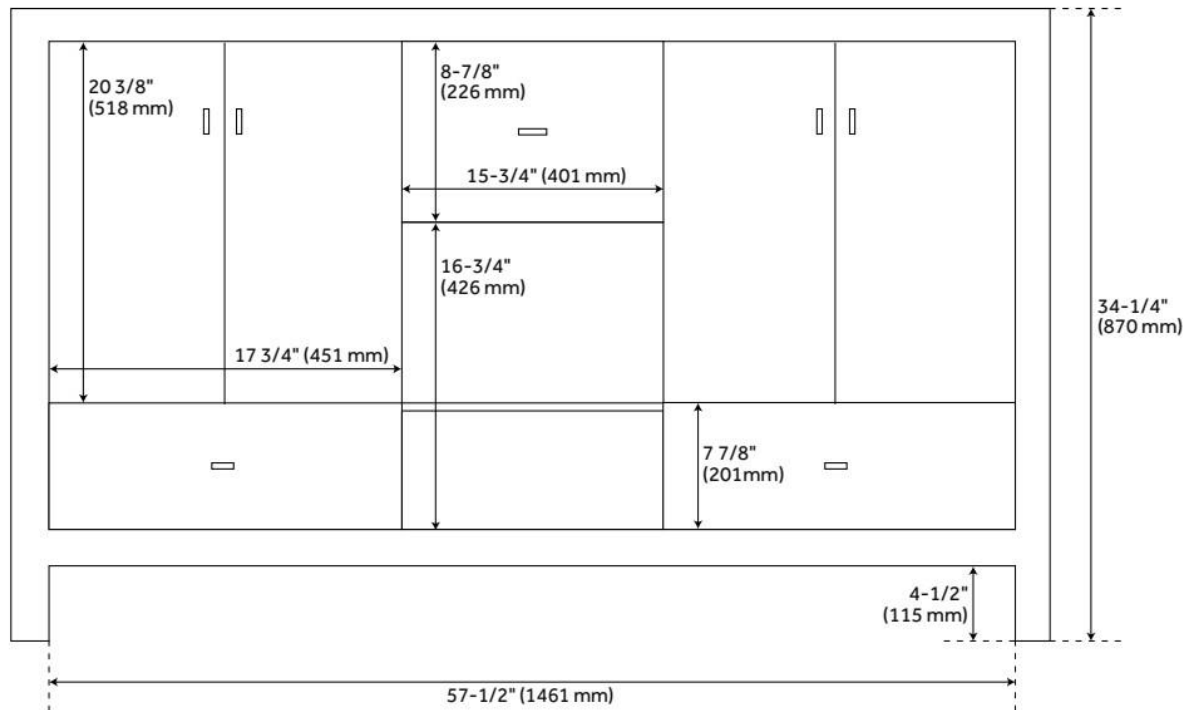

60" BURFIELD BAMBOO DOUBLE VANITY FOR RECTANGULAR UNDERMOUNT SINKS - NATURAL BAMBOO

SKU: 951685-RUMB

Code: SH475332, SH475331, SH475335, SH475330, SH475334, SH475328, SH475338, SH475341, SH475339, SH475329, SH475333, SH475327, SH475337, SH475340

FEATURES

Material: Bamboo
Product Finish: Natural Bamboo
Number of Doors: 4
Number of Drawers: 3
Hardware Finish: Polished Nickel
Built-In Adjusters: Yes

LISTED ID: 506894

ADDITIONAL FEATURES

- Includes a matching backsplash and a white porcelain sinks.
- Granite is A-grade. Polished Carrara Marble is sourced from Italy.
- Each stone top is carved from a single piece of stone and will feature natural variations.
- See Installation Instructions for directions to attach the vanity top and sink.
- All dimensions are ($\pm 1/2''$).
- [Wood finish samples available.](#)

REVISED 8/5/2024

60" BURFIELD BAMBOO DOUBLE VANITY FOR RECTANGULAR UNDERMOUNT SINKS - NATURAL BAMBOO

SKU: 951685-RUMB

Code: SH475332, SH475331, SH475335, SH475330, SH475334, SH475328, SH475338, SH475341, SH475339, SH475329, SH475333, SH475327, SH475337, SH475340