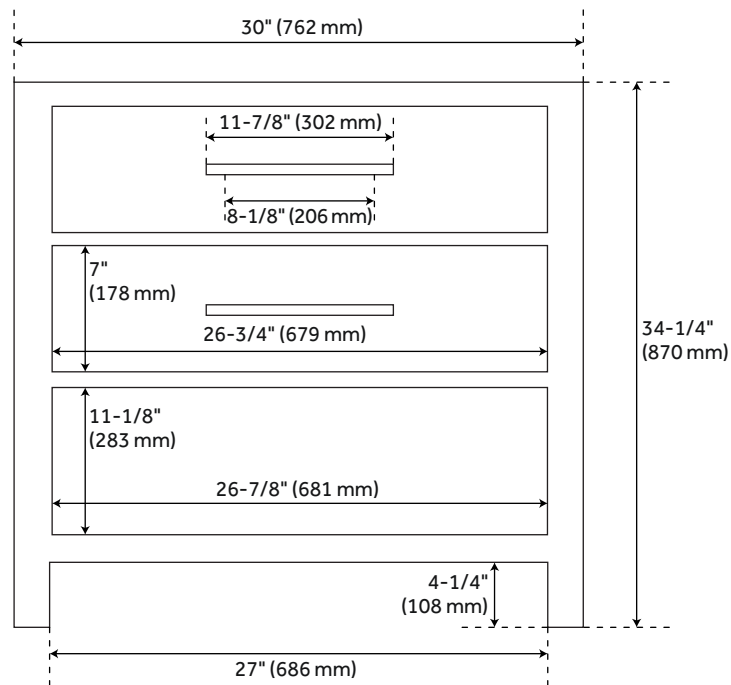

30" ROBERTSON MAHOGANY CONSOLE VANITY - EVERGLADE GREEN

All dimensions and specifications are nominal and may vary. Use actual products for accuracy in critical situations.