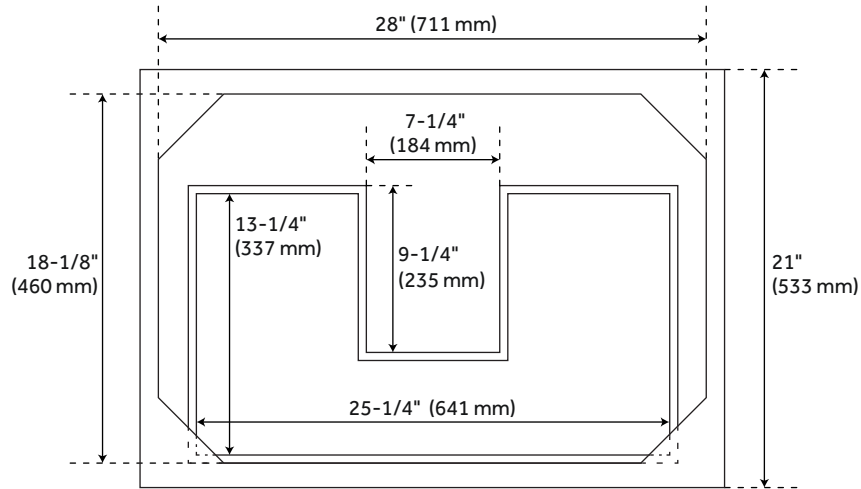

30" ROBERTSON MAHOGANY CONSOLE VANITY - EVERGLADE GREEN

All dimensions and specifications are nominal and may vary. Use actual products for accuracy in critical situations.