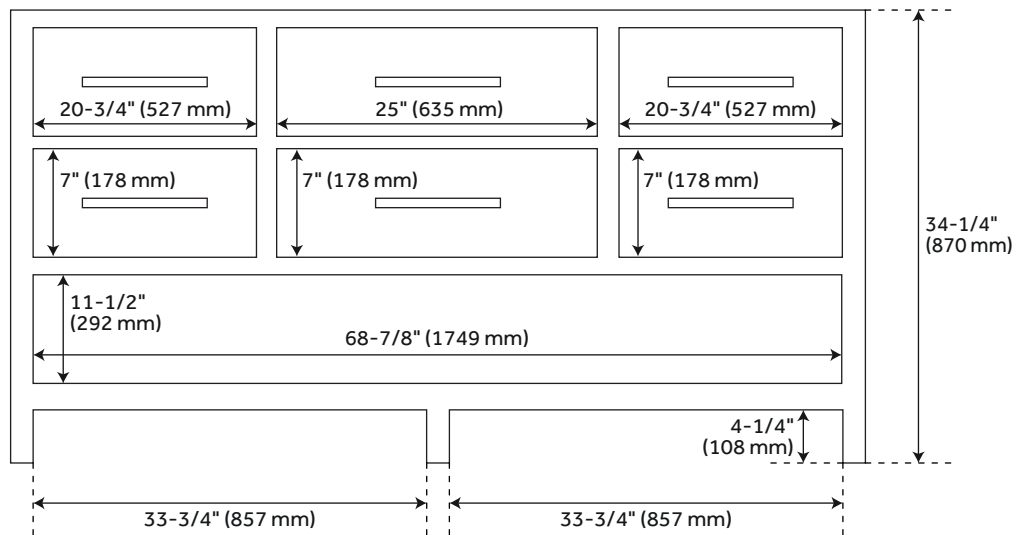

72" ROBERTSON

MAHOGANY CONSOLE VANITY

SKU: 465179

FEATURES

Width: 72"
Depth: 21"
Height: 34-1/4"

PRODUCT IMAGE