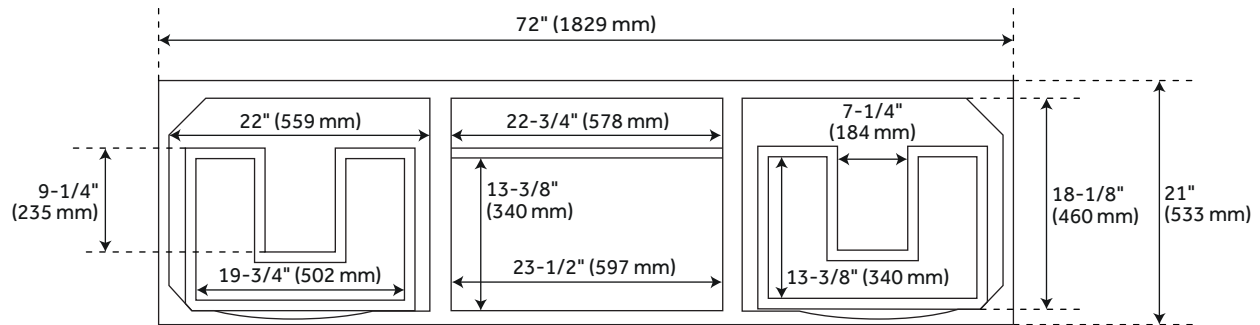

72" ROBERTSON

MAHOGANY CONSOLE VANITY

SKU: 465179

FEATURES

Width: 72"
Depth: 21"
Height: 34-1/4"

PRODUCT IMAGE