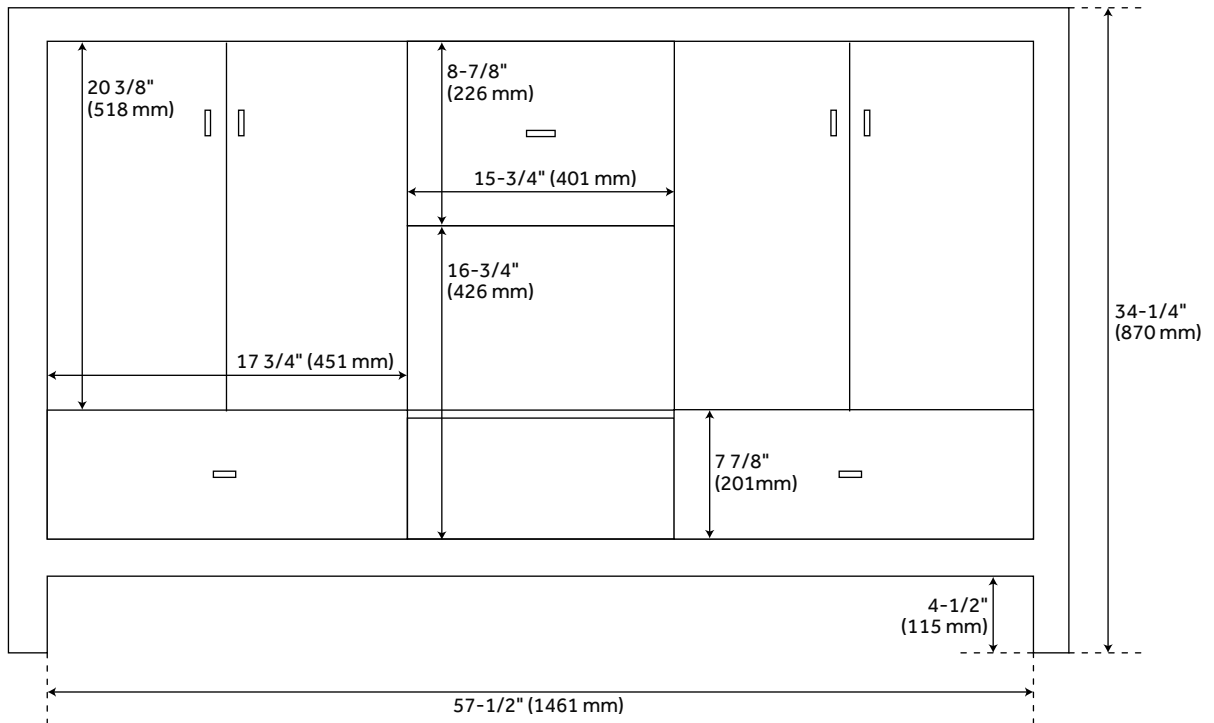

60" BURFIELD DOUBLE VANITY FOR UNDERMOUNT SINKS - MIDNIGHT NAVY BLUE

SKU: 951680-60-UM

CODES/STANDARDS

FEATURES

Installation Type: Freestanding
Features: Soft-Close Hinges; Matching Mirror
Product Finish: Midnight Navy Blue
Material: Wood
Number of Doors: 4
Number of Drawers: 3
Width: 60"
Height: 34-1/4"
Depth: 21"
Assembly Required: No
Number of Shelves: 1
Number of Basins: 2
Sink Installation: Undermount - Oval
Fits Drain Hole Size: 1-1/2"
Faucet Included: No
Vanity Top Thickness: 3cm
Size: 60"
Adjustable Shelves: Yes
Hardware Finish: Satin Brass
Built-In Adjusters: Yes
Sink Included: Optional
Vanity Top Included: Optional
Vanity Top Depth: 22"
Vanity Top Width: 61"

Code:
REVISED 2/4/2022

60" BURFIELD DOUBLE VANITY CABINET - MIDNIGHT NAVY BLUE

SKU: 466034

All dimensions and specifications are nominal and may vary. Use actual products for accuracy in critical situations.