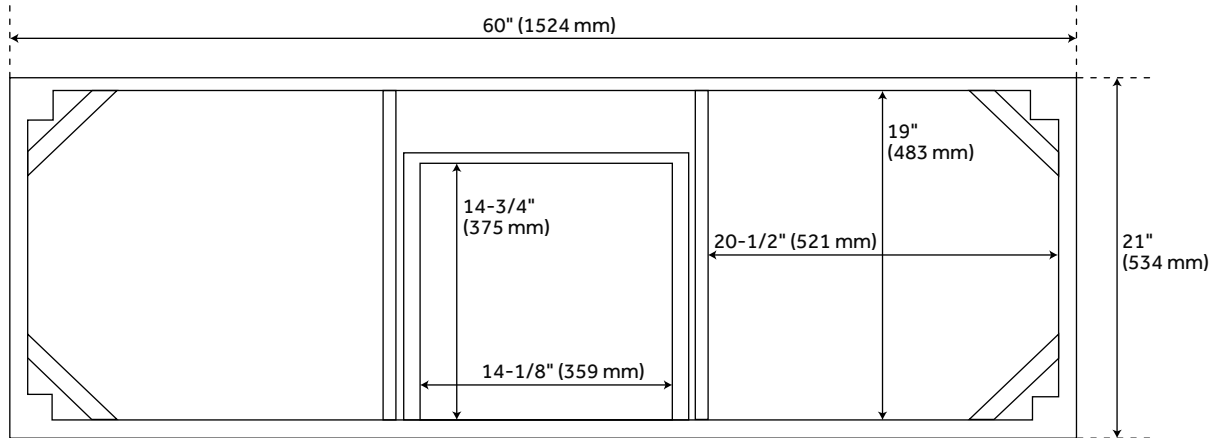

60" BURFIELD DOUBLE VANITY CABINET - MIDNIGHT NAVY BLUE

SKU: 466034

All dimensions and specifications are nominal and may vary. Use actual products for accuracy in critical situations.

Page 2