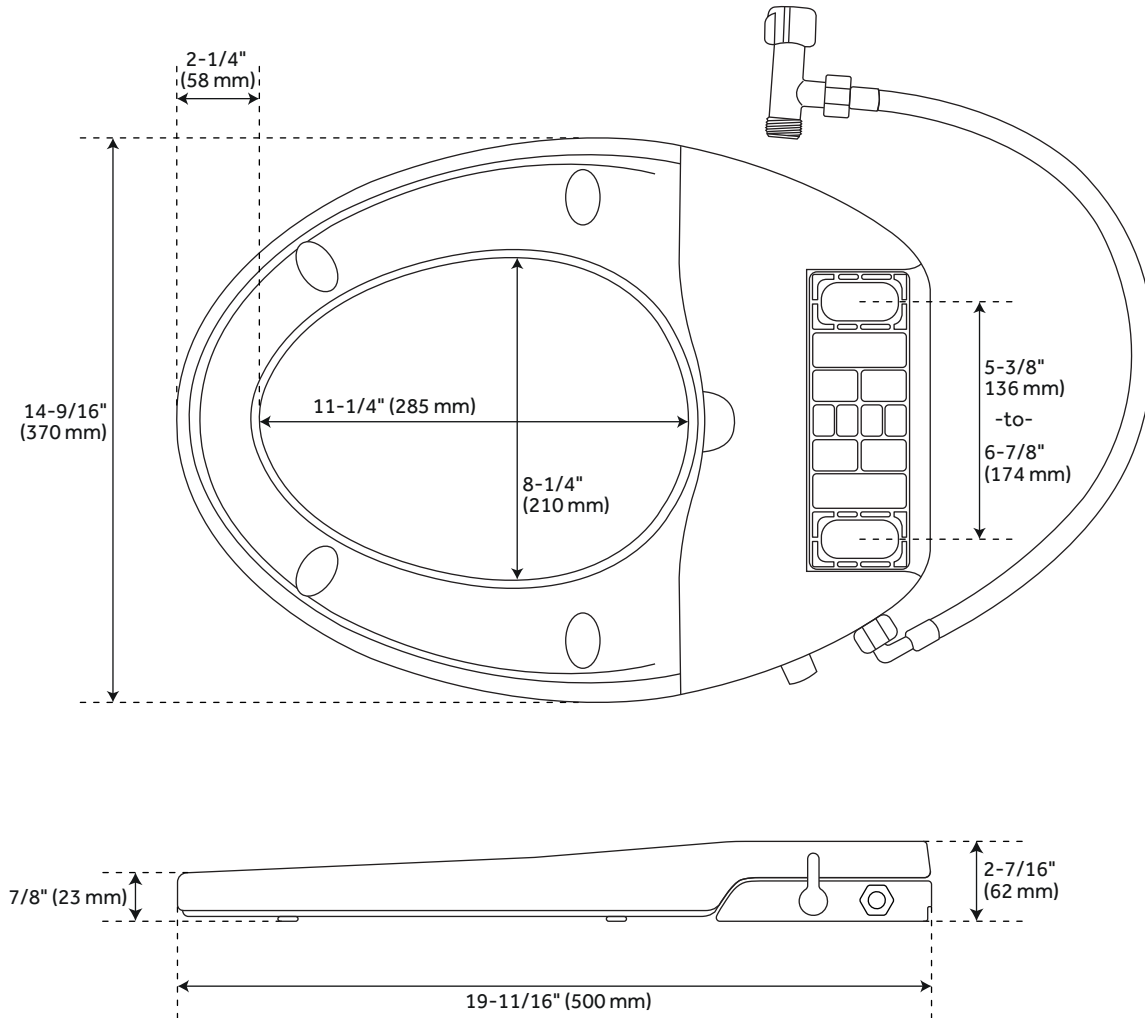

CLAYDEN TWO-PIECE ELONGATED SKIRTED TOILET

SKU: 953253

FEATURES

Installation Type: Floor Mounted
Product Finish: White
Material: Vitreous china
Length: 14-1/4"
Height: 30-1/2"
Depth: 28-3/4"
Handle Type: Lever
Rough In: 12"
Bowl Shape: Elongated
Bowl Height: 16-1/2"
Gallons Per Flush: 1.28 (4.8 Lpf)
Hardware Finish: Chrome
Seat Included: Yes

CODES/STANDARDS

ICC/ANSI A117.1

CEC Listed

Massachusetts Accepted

Code:

REVISED 11/9/2021

CLAYDEN TWO-PIECE ELONGATED SKIRTED TOILET - WHITE

SKU: 953253

All dimensions and specifications are nominal and may vary. Use actual products for accuracy in critical situations.

Page 2
Code: SHCL240S, SHCL200

BROOKDALE OPTIONAL ELONGATED MANUAL BIDET SEAT - WHITE

SKU: 459739

All dimensions and specifications are nominal and may vary. Use actual products for accuracy in critical situations.

Page 3
Code: SHBDS300WH