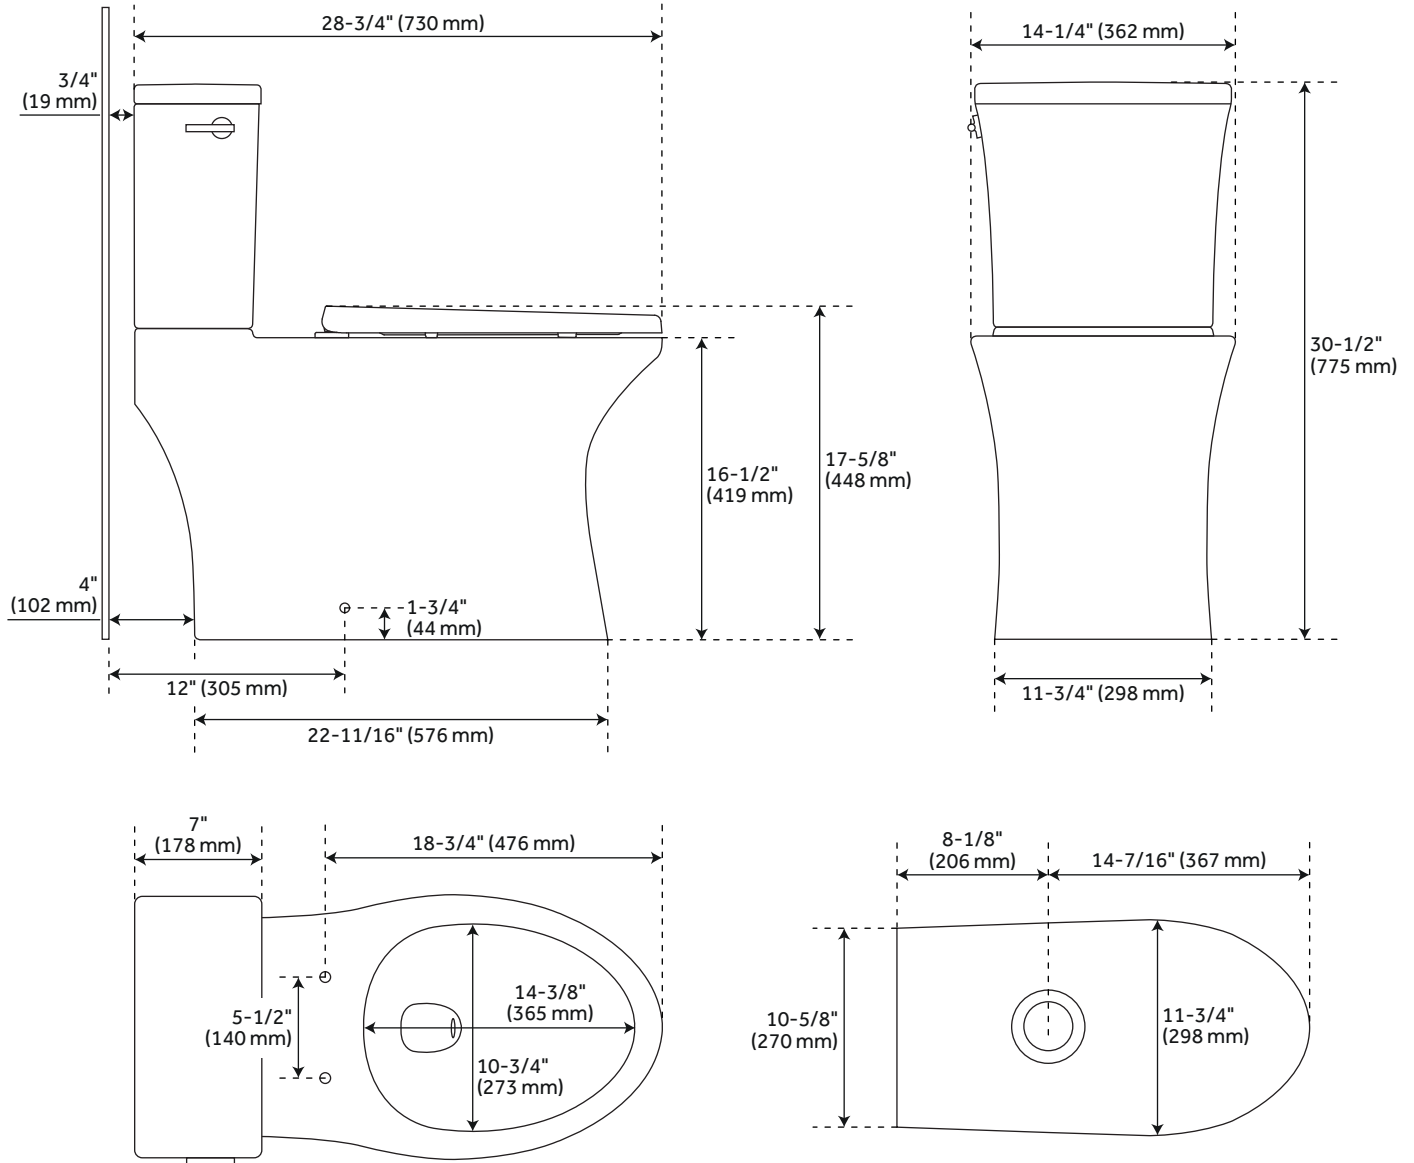

CLAYDEN TWO-PIECE ELONGATED SKIRTED TOILET

SKU: 953253

FEATURES

Installation Type: Floor Mounted
Product Finish: White
Material: Vitreous china
Length: 14-1/4"
Height: 30-1/2"
Depth: 28-3/4"
Handle Type: Lever
Rough In: 12"
Bowl Shape: Elongated
Bowl Height: 16-1/2"
Gallons Per Flush: 1.28 (4.8 Lpf)
Hardware Finish: Chrome
Seat Included: Yes

CODES/STANDARDS

ICC/ANSI A117.1

CEC Listed

Massachusetts Accepted

Code:

REVISED 11/9/2021

CLAYDEN TWO-PIECE ELONGATED SKIRTED TOILET - WHITE

SKU: 953253

All dimensions and specifications are nominal and may vary. Use actual products for accuracy in critical situations.

Page 2
Code: SHCL240S, SHCL200

BROOKDALE OPTIONAL ELONGATED MANUAL BIDET SEAT - WHITE

SKU: 459739

All dimensions and specifications are nominal and may vary. Use actual products for accuracy in critical situations.

Page 3
Code: SHBDS300WH