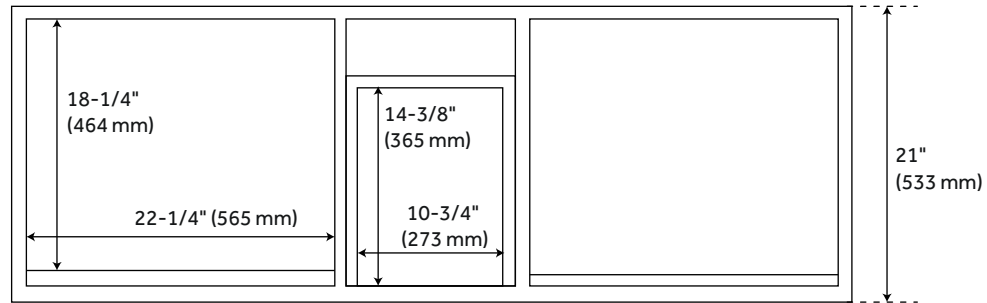

60" BIVINS

JAVA / BLACK

SKU: 450192

FEATURES

- Installation Type: Freestanding
- Number of Basins: 2
- Number of Doors: 4
- Number of Drawers: 3
- Width: 60-1/8"
- Depth: 21"
- Height: 34"
- Assembly Required: No
- Built-In Adjusters: Yes
- Dovetail Drawers: Yes
- Faucet Included: No
- Sink Included: Optional
- Vanity Top Included: Optional
- Mirror Included: Optional