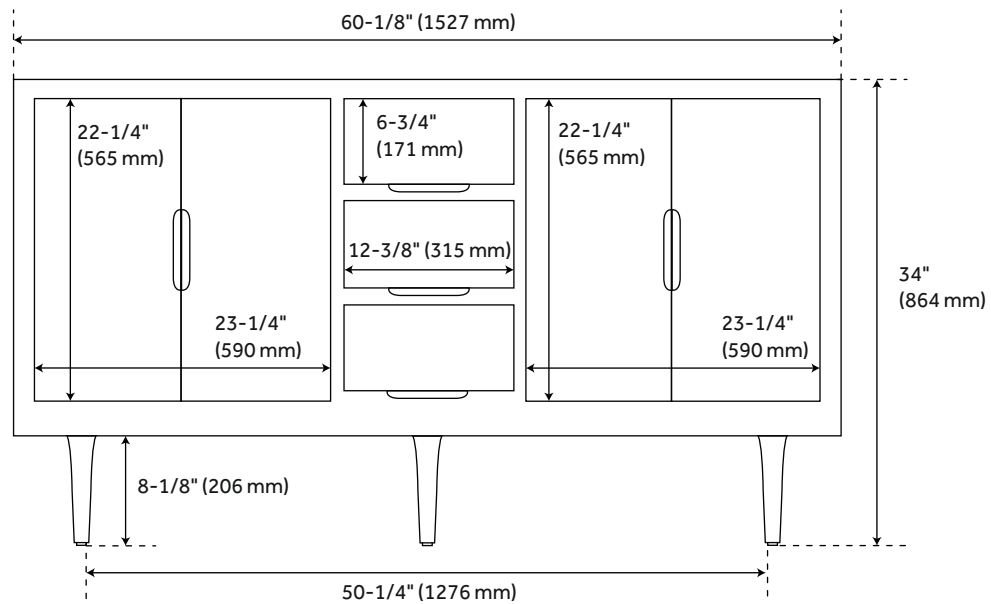

60" BIVINS

JAVA / BLACK

SKU: 450192

FEATURES

- Installation Type: Freestanding
- Number of Basins: 2
- Number of Doors: 4
- Number of Drawers: 3
- Width: 60-1/8"
- Depth: 21"
- Height: 34"
- Assembly Required: No
- Built-In Adjusters: Yes
- Dovetail Drawers: Yes
- Faucet Included: No
- Sink Included: Optional
- Vanity Top Included: Optional
- Mirror Included: Optional