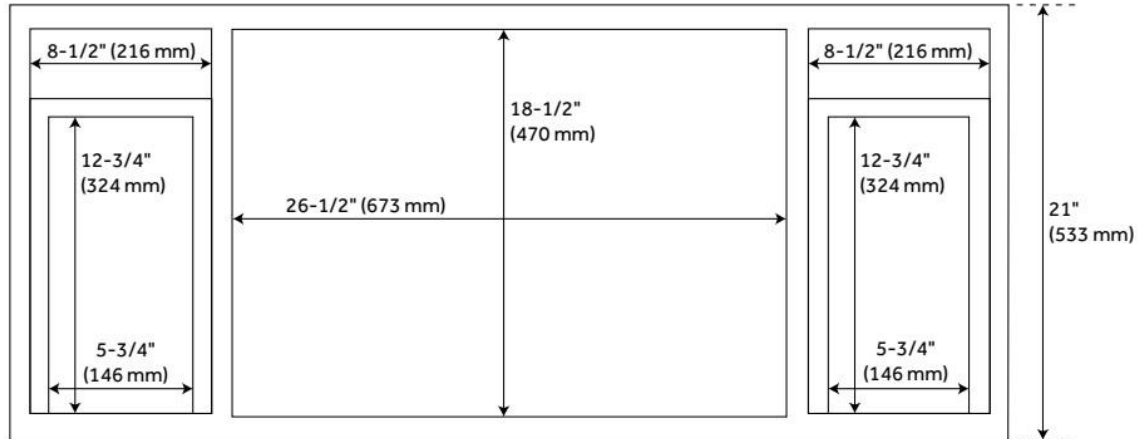

48" BECKER TEAK VANITY FOR UNDERMOUNT SINK - GRAY WASH

SKU: 929197-UM

Code: SH463204, SH463205, SH463206, SH463207, SH463208, SH463203

REVISED 7/31/2024