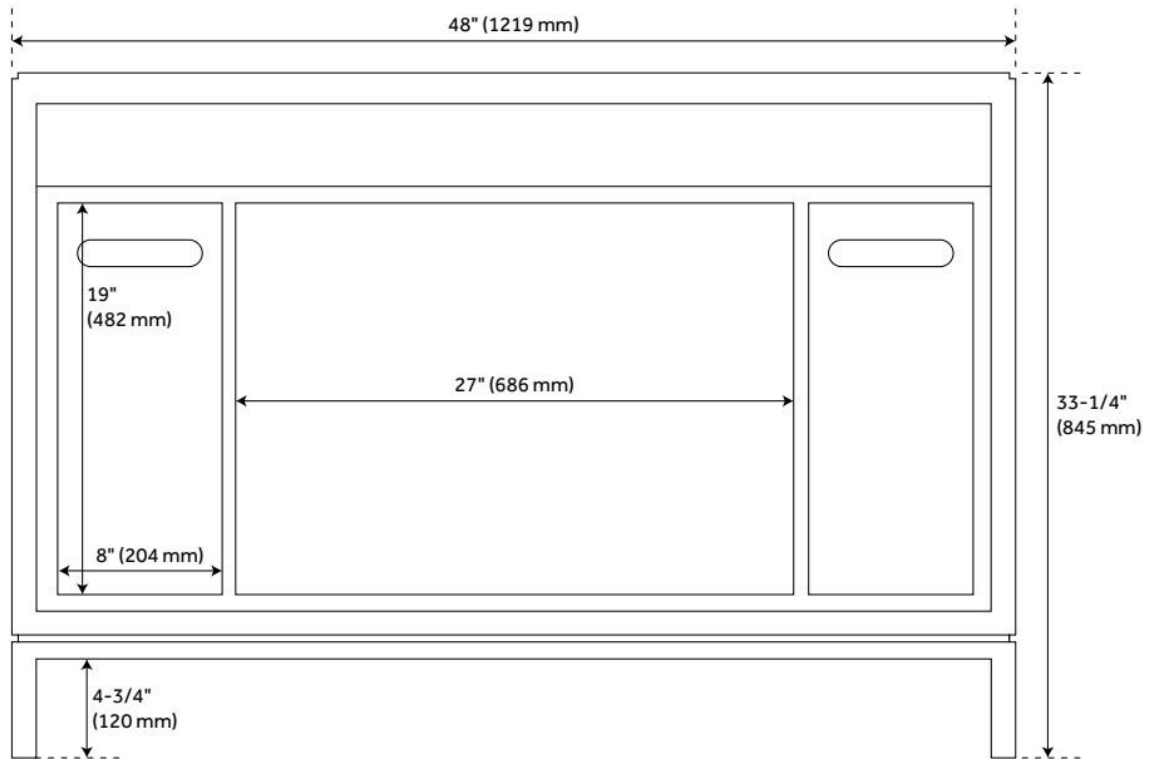

48" BECKER TEAK VANITY FOR UNDERMOUNT SINK - GRAY WASH

SKU: 929197-UM

Code: SH463204, SH463205, SH463206, SH463207, SH463208, SH463203

FEATURES

Material: Teak
Product Finish: Gray Wash
Number of Doors: 2
Number of Drawers: 2
Built-In Adjusters: No

ADDITIONAL FEATURES

- Kiln dried and sanded to a smooth finish. Maintain or restore color using wood treatment products.
- Includes a matching backsplash and white porcelain sink.
- Granite is A-grade. Polished Carrara Marble is sourced from Italy.
- Each top is carved from a single piece of stone and will feature natural variations.
- See Installation Instructions for directions to attach the vanity top and sink.
- All dimensions are ($\pm 1/2"$).

REVISED 7/31/2024

48" BECKER TEAK VANITY FOR UNDERMOUNT SINK - GRAY WASH

SKU: 929197-UM

Code: SH463204, SH463205, SH463206, SH463207, SH463208, SH463203

REVISED 7/31/2024