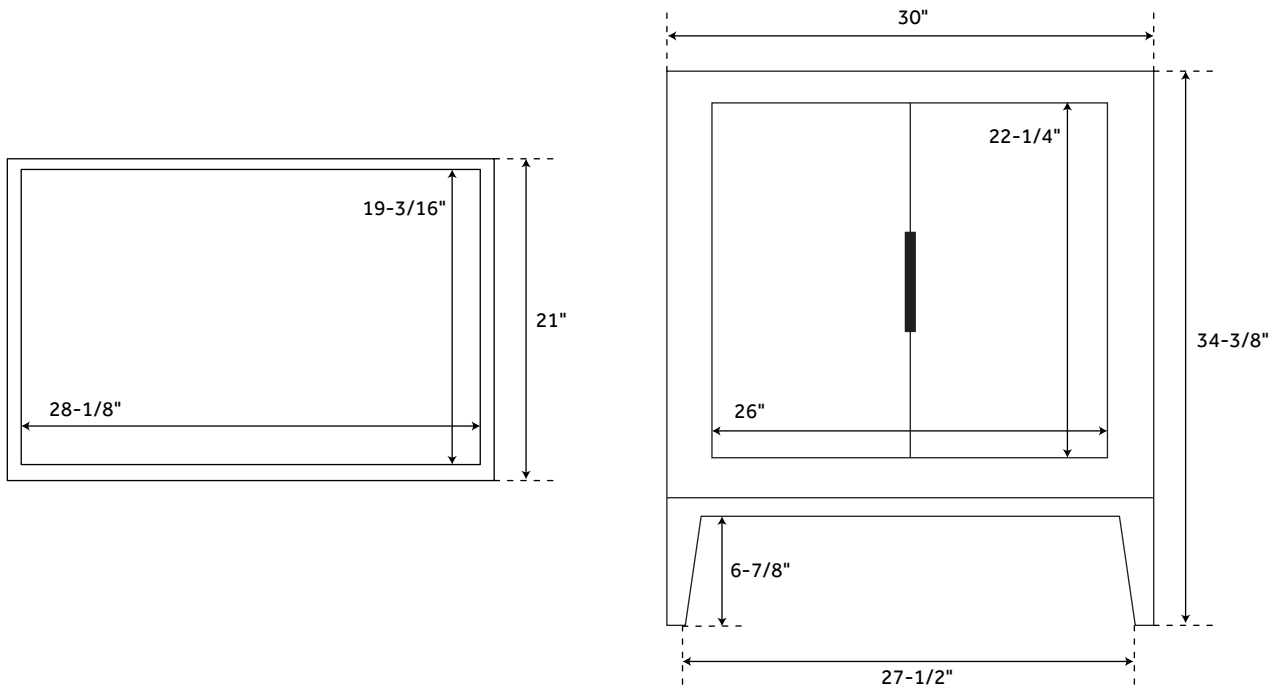

## CONTENTS

30" VANITY ..... PAGE 2

REVISED 10/13/2020

## FEATURES

Width: 30"  
Depth: 21"  
Height: 34-3/8"