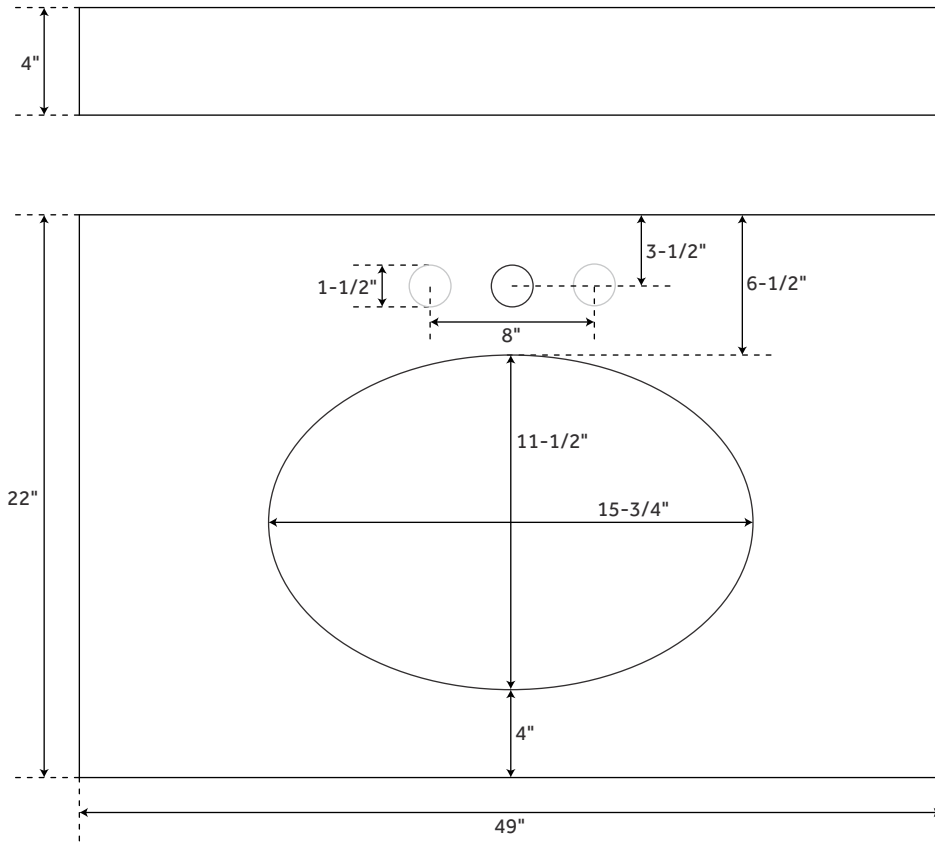

49" X 22"

3CM VANITY TOP FOR UNDERMOUNT SINK

SKU: 940297, 940299, 940301, 940318, 940320, 940322, 940339, 940341, 940343

VANITY TOP FEATURES

- Number of Basins: 1
- Sink Installation: Undermount - Oval
- Assembly Required: Yes
- Faucet Centers: Single-Hole, Widespread
- Faucet Included: No
- Sink Included: Optional
- Backsplash: Yes

FEATURES

- Basin Length: 15-3/4"
- Basin Width: 11-1/2"
- Drain Size: 1-1/2"
- Vanity Top Depth: 22"
- Vanity Top Width: 49"
- Vanity Top Thickness: 3cm

APPROXIMATE WEIGHTS

- Granite: 130 – 145 lbs.
- Marble: 115 – 135 lbs.
- Quartz: 125 lbs.

PAGE 2

PORCELAIN

SEMI-RECESSED SINK

FEATURES

Length: 18-5/8"
Width: 15"
Basin Length: 16"
Basin Width: 12-1/2"
Drain Size: 1-1/2"

SIGNATURE HARDWARE
LIFETIME WARRANTY
See website for warranty information