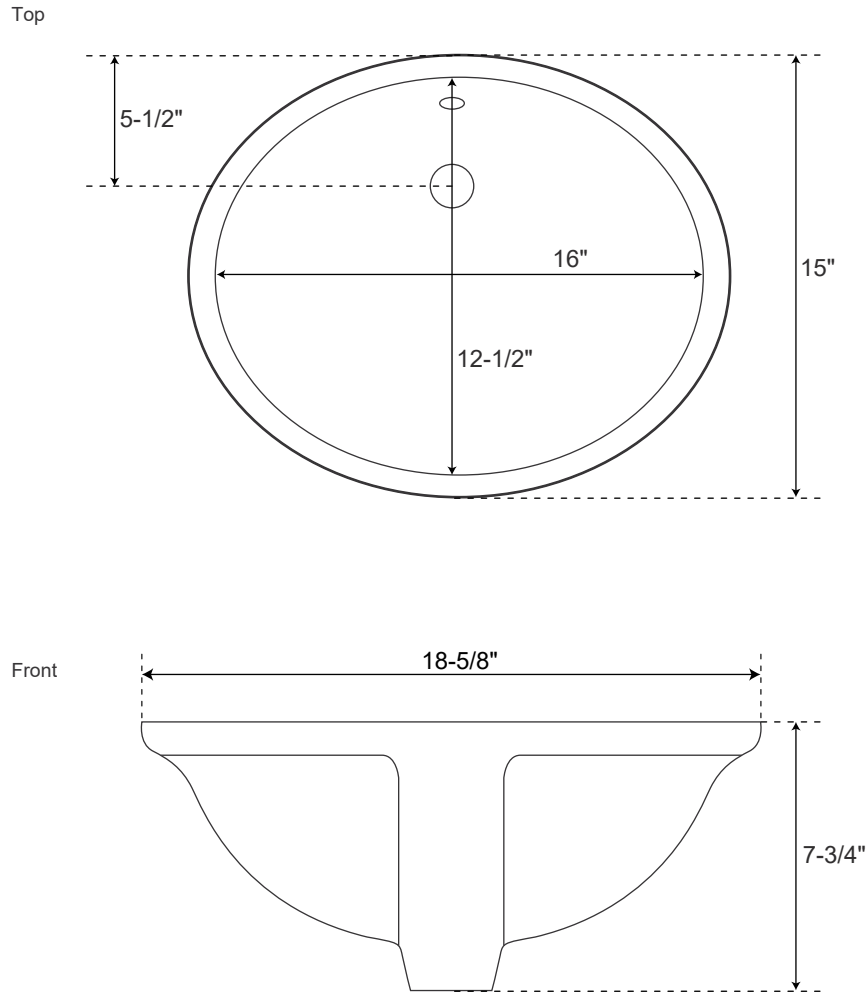

FEATURES

- Basin Length: 15-3/4"
- Basin Width: 11-1/2"
- Drain Size: 1-1/2"
- Vanity Top Depth: 22"
- Vanity Top Width: 49"
- Vanity Top Thickness: 3cm

APPROXIMATE WEIGHTS

- Granite: 130 – 145 lbs.
- Marble: 115 – 135 lbs.
- Quartz: 125 lbs.

SIGNATURE HARDWARE LIFETIME WARRANTY

See website for warranty information

All Measurements are approximate.

It is recommended to have the product at the job site before finalizing plumbing.

Only stone tops include a backsplash.

PAGE 2

PORCELAIN

SEMI-RECESSED SINK

FEATURES

Length: 18-5/8"
Width: 15"
Basin Length: 16"
Basin Width: 12-1/2"
Drain Size: 1-1/2"

SIGNATURE HARDWARE
LIFETIME WARRANTY
See website for warranty information