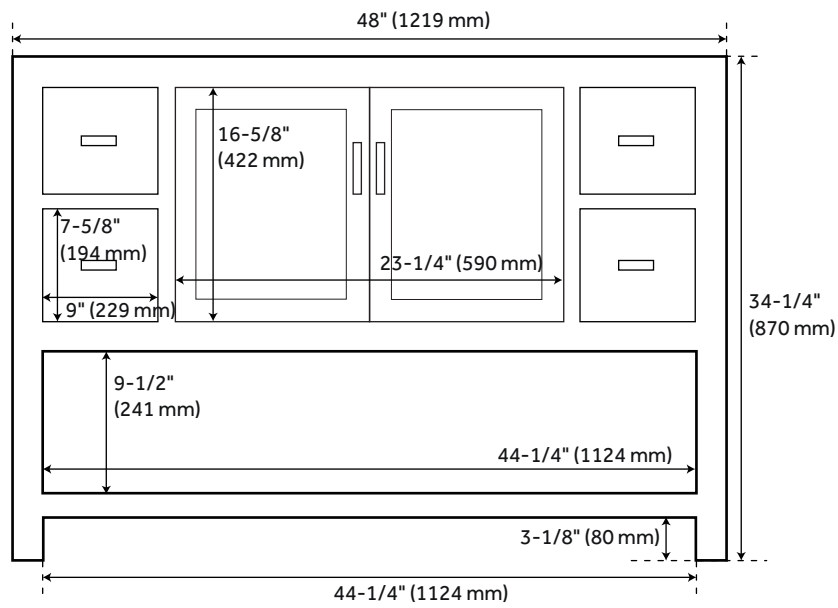

# 48" MORRIS

VANITY

SKU: 438512

## FEATURES

- Number of Doors: 2
- Number of Drawers: 4
- Features: Matching Mirror, Soft-Close Hinges
- Width: 48"
- Depth: 21"
- Height: 34-1/4"
- Assembly Required: No
- Built-In Adjusters: Yes
- Dovetail Drawers: Yes
- Hardware Finish: Antique Brass