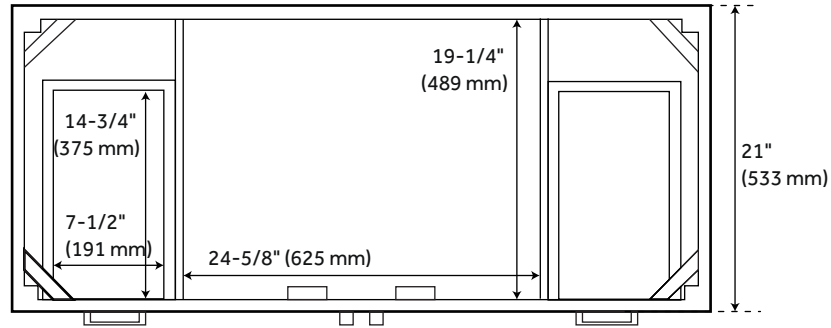

# 48" MORRIS

VANITY

SKU: 438512

## FEATURES

- Number of Doors: 2
- Number of Drawers: 4
- Features: Matching Mirror, Soft-Close Hinges
- Width: 48"
- Depth: 21"
- Height: 34-1/4"
- Assembly Required: No
- Built-In Adjusters: Yes
- Dovetail Drawers: Yes
- Hardware Finish: Antique Brass