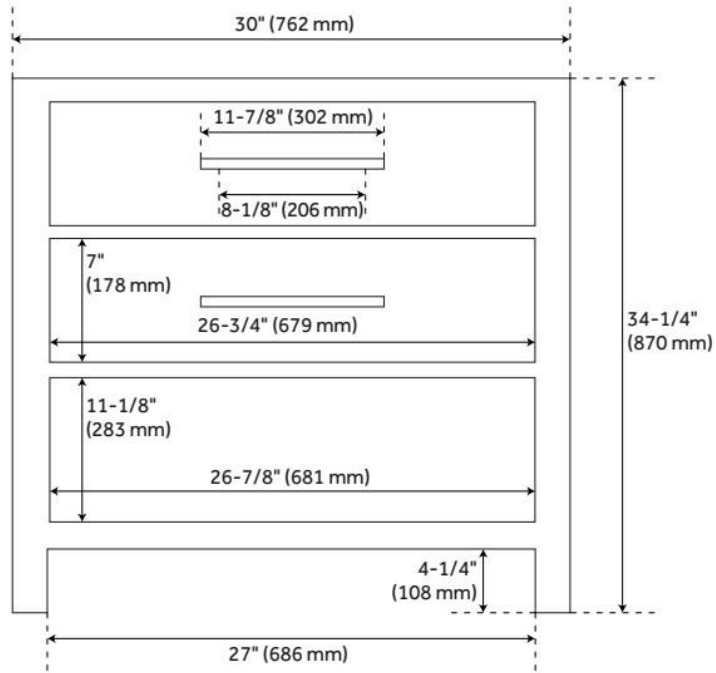

30" ROBERTSON CONSOLE VANITY - BRIGHT WHITE - VANITY CABINET ONLY

SKU: 457684
Code: SH457684

FEATURES

Material: Mahogany
Product Finish: Bright White
Number of Drawers: 1
Soft-Close Slides: Yes
Hardware Finish: Antique Brass
Built-In Adjusters: Yes

ADDITIONAL FEATURES

- [Wood finish samples available.](#)

REVISED 8/2/2024

30" ROBERTSON CONSOLE VANITY - BRIGHT WHITE - VANITY CABINET ONLY

SKU: 457684
Code: SH457684

REVISED 8/2/2024