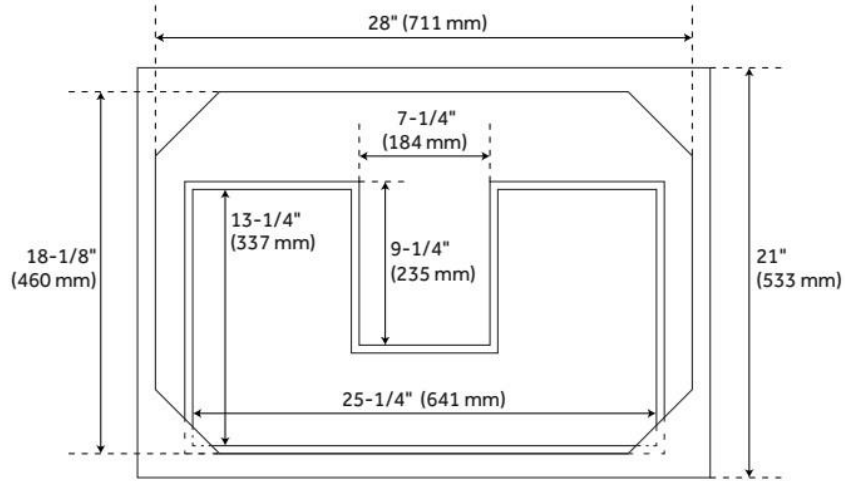

30" ROBERTSON CONSOLE VANITY - BRIGHT WHITE - VANITY CABINET ONLY

SKU: 457684
Code: SH457684

FEATURES

Material: Mahogany
Product Finish: Bright White
Number of Drawers: 1
Soft-Close Slides: Yes
Hardware Finish: Antique Brass
Built-In Adjusters: Yes

ADDITIONAL FEATURES

- [Wood finish samples available.](#)

REVISED 8/2/2024

30" ROBERTSON CONSOLE VANITY - BRIGHT WHITE - VANITY CABINET ONLY

SKU: 457684
Code: SH457684

REVISED 8/2/2024