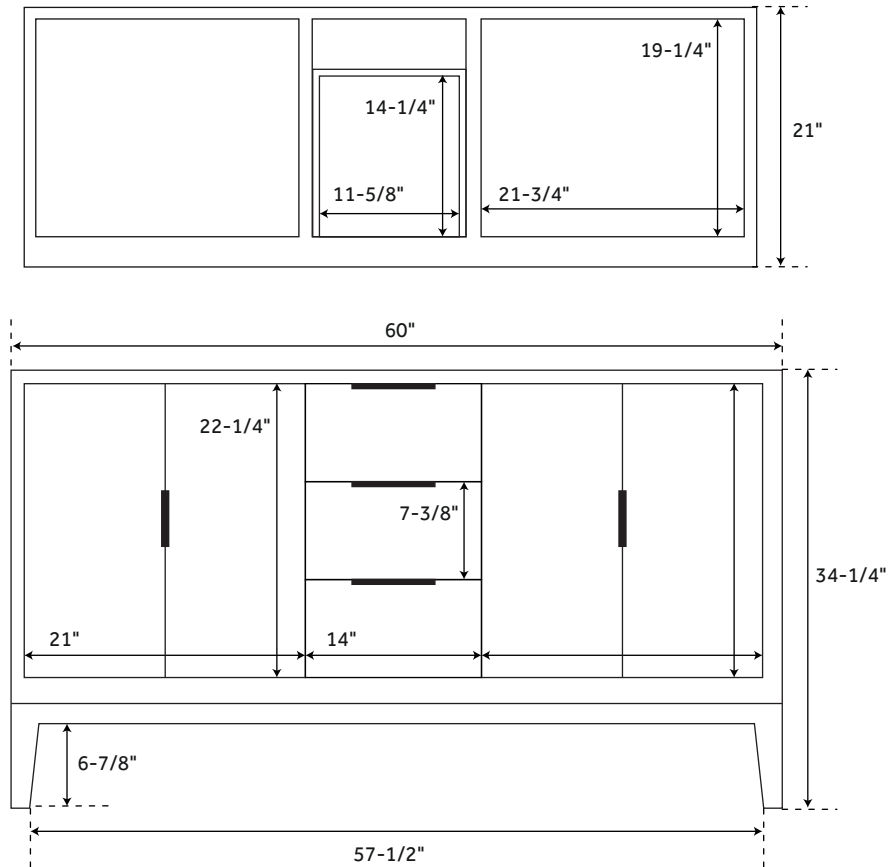

60" ALISO

VANITY CABINET - JAVA

SKU: 456347

FEATURES

Installation Type: Freestanding

Product Finish: Java

Material: Teak

Features Soft-Close Hinges

CONTENTS

60" VANITY PAGE 2

REVISED 10/13/2020

60" ALISO

VANITY CABINET - JAVA

SKU: 456347

FEATURES

Width: 60"
Depth: 21"
Height: 34-1/4"

PRODUCT IMAGE

All dimensions and specifications are nominal and may vary. Use actual products for accuracy in critical situations.

PAGE 2
Code: SHC3-60-TEA