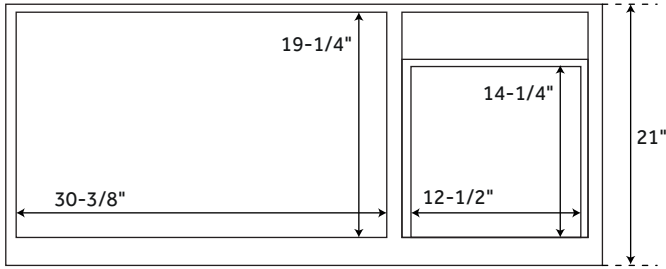

CONTENTS

48" VANITY PAGE 2

REVISED 10/13/2020

48" ALISO

VANITY CABINET - JAVA

SKU: 456345

FEATURES

Width: 48"
Depth: 21"
Height: 34-1/4"

PRODUCT IMAGE

All dimensions and specifications are nominal and may vary. Use actual products for accuracy in critical situations.

PAGE 2
Code: SHC3-48-TEA