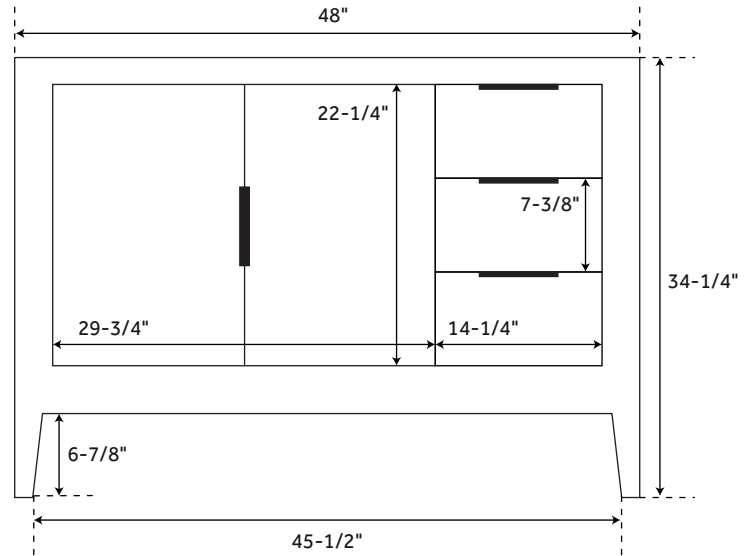

CONTENTS

48" VANITY PAGE 2

REVISED 10/13/2020

48" ALISO

VANITY CABINET - JAVA

SKU: 456345

FEATURES

Width: 48"
Depth: 21"
Height: 34-1/4"

PRODUCT IMAGE

All dimensions and specifications are nominal and may vary. Use actual products for accuracy in critical situations.

PAGE 2
Code: SHC3-48-TEA