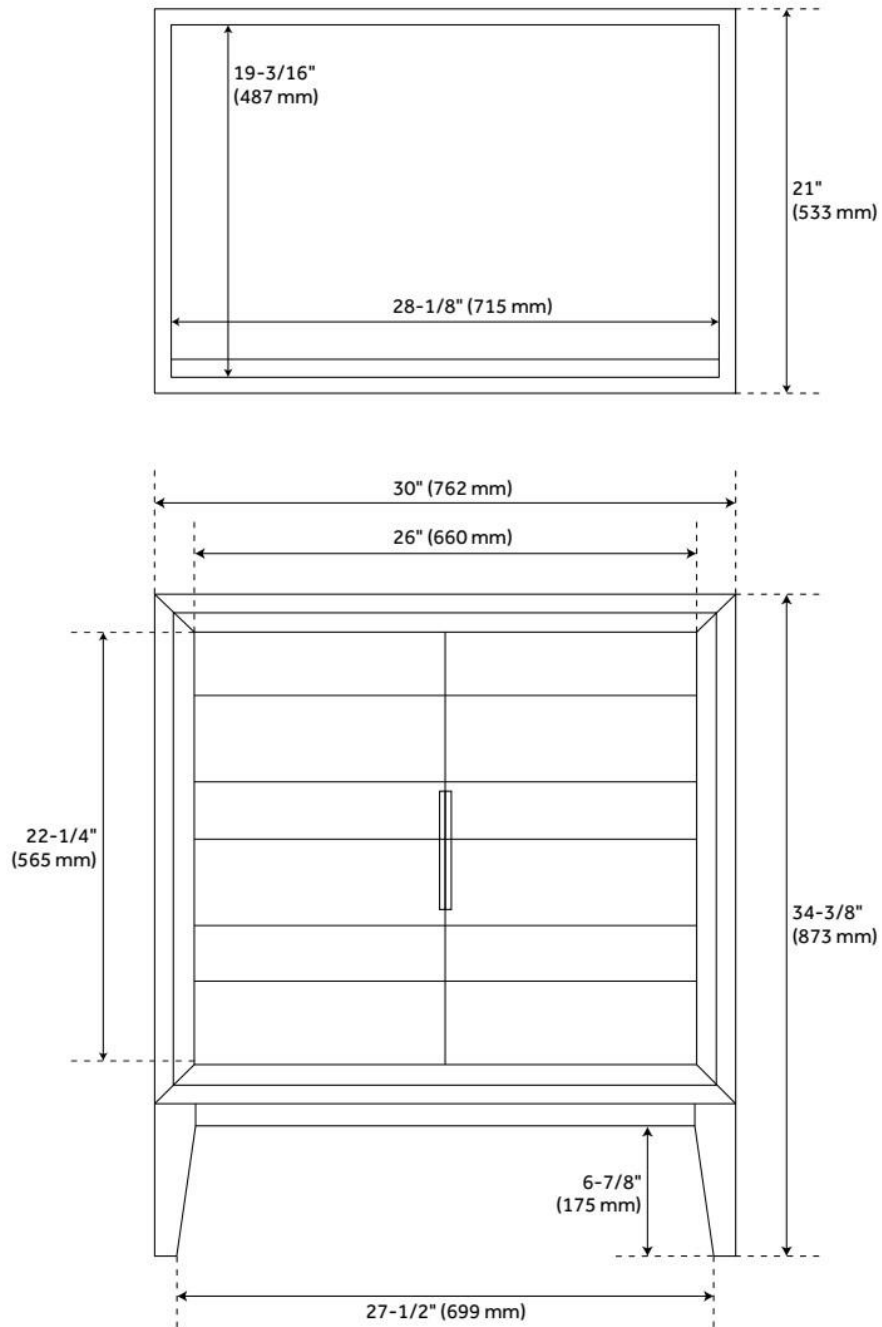

30" ALISO TEAK VANITY FOR RECTANGULAR UNDERMOUNT - NATURAL TEAK

SKU: 950706

Code: SH476318, SH476317, SH459165, SH459166, SH459156, SH459157, SH459158, SH459159, SH459160, SH459154, SH459155, SH559073

REVISED 11/26/2024