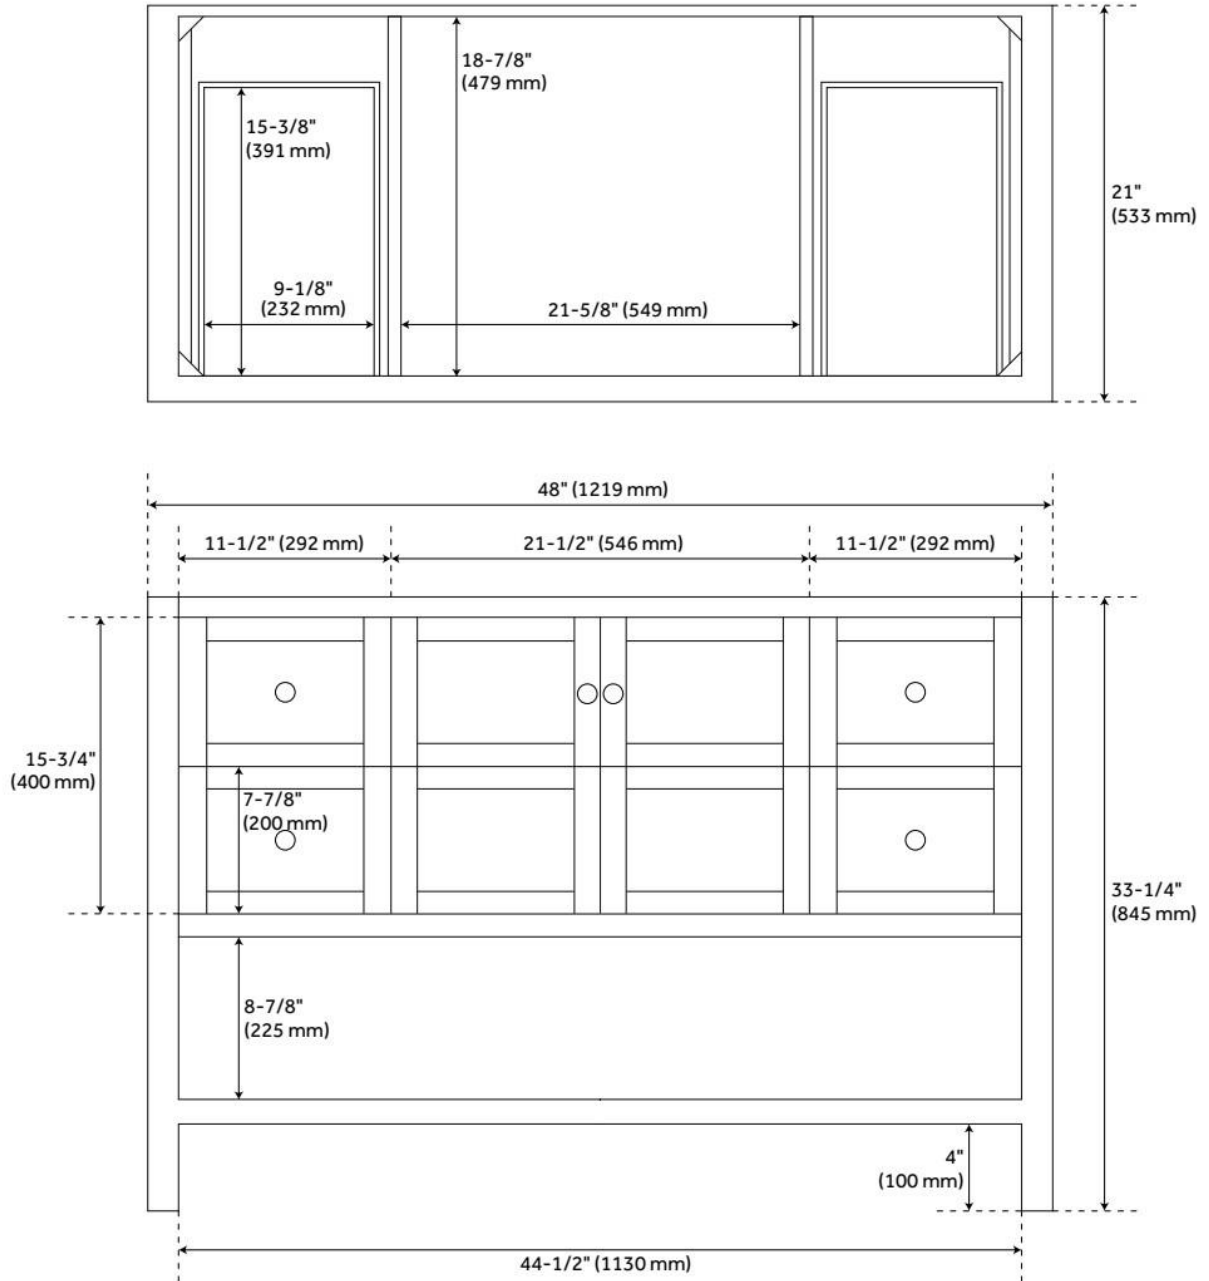

48" OLSEN CONSOLE VANITY UNDERMOUNT SINK - SOFT WHITE

SKU: 949326-UM

Code: SH464065, SH464066, SH464067, SH464070, SH464071

FEATURES

Material: Wood

Product Finish: Soft White

Number of Doors: 2

Number of Drawers: 4

Hardware Finish: Brushed Nickel

Built-In Adjusters: Yes

LISTED ID: 506895

ADDITIONAL FEATURES

- Includes a matching backsplash and white porcelain sink.
- Granite is A-grade. Polished Carrara Marble is sourced from Italy.
- Each stone top is carved from a single piece of stone and will feature natural variations.
- See Installation Instructions for directions to attach the vanity top and sink.
- All dimensions are ($\pm 1/2"$).

REVISED 8/7/2024

48" OLSEN CONSOLE VANITY UNDERMOUNT SINK - SOFT WHITE

SKU: 949326-UM

Code: SH464065, SH464066, SH464067, SH464070, SH464071

REVISED 8/7/2024