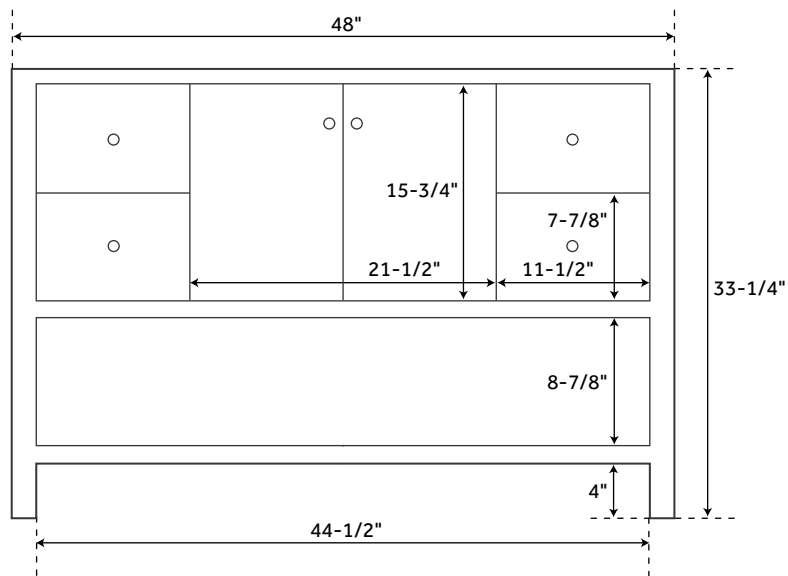

48" OLSEN

CONSOLE VANITY - WHITE

SKU: 949325, 450447, 450448, 450449

FEATURES

- Product Finish: White
- Material: Wood
- Installation Type: Freestanding
- Assembly Required: No
- Built-In Adjusters: Yes

CONTENTS

48" VANITY PAGE 2

REVISED 04/27/2020

48" OLSEN

CONSOLE VANITY - WHITE

SKU: 949325, 450447, 450448, 450449

FEATURES

Width: 48"
Depth: 21"
Height: 33-1/4"

PRODUCT IMAGE