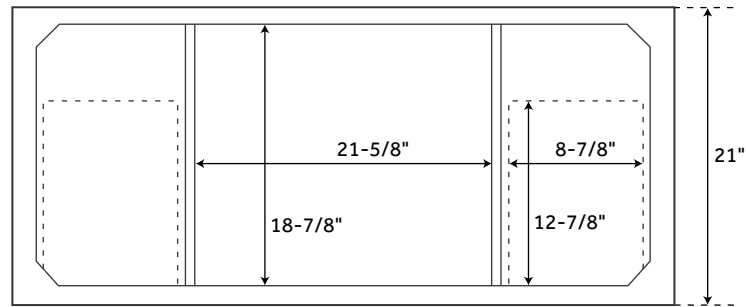

48" OLSEN

CONSOLE VANITY - WHITE

SKU: 949325, 450447, 450448, 450449

FEATURES

- Product Finish: White
- Material: Wood
- Installation Type: Freestanding
- Assembly Required: No
- Built-In Adjusters: Yes

CONTENTS

48" VANITY PAGE 2

REVISED 04/27/2020

48" OLSEN

CONSOLE VANITY - WHITE

SKU: 949325, 450447, 450448, 450449

FEATURES

Width: 48"
Depth: 21"
Height: 33-1/4"

PRODUCT IMAGE