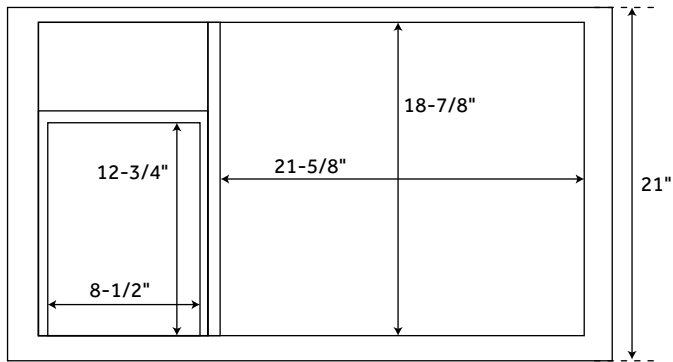

36" OLSEN

CONSOLE VANITY - WHITE

SKU: 450439

FEATURES

- Product Finish: White
- Material: Wood
- Installation Type: Corner
- Assembly Required: No
- Built-In Adjusters: Yes

CONTENTS

36" VANITY PAGE 2

REVISED 05/04/2021

36" OLSEN

CONSOLE VANITY - WHITE

SKU: 450439

FEATURES

Width: 36"

Depth: 21"

Height: 33-1/4"

PRODUCT IMAGE

All dimensions and specifications are nominal and may vary. Use actual products for accuracy in critical situations.

PAGE 2