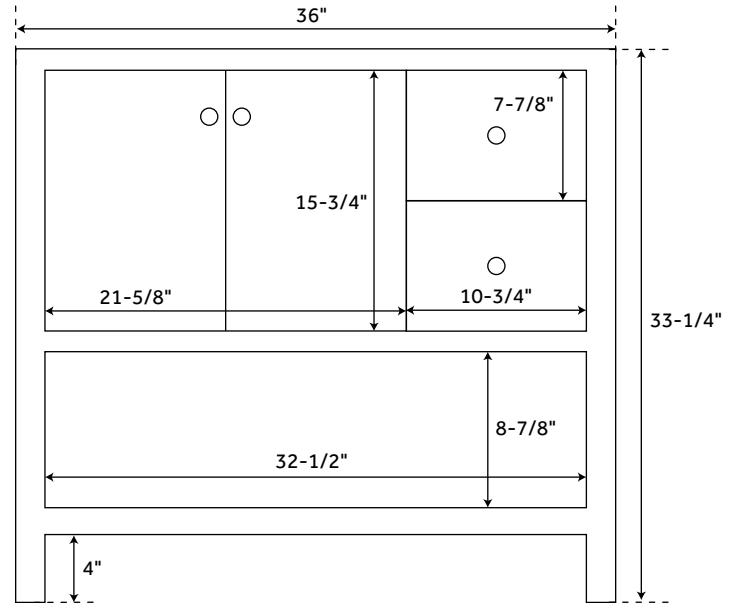

36" OLSEN

CONSOLE VANITY - WHITE

SKU: 450439

FEATURES

- Product Finish: White
- Material: Wood
- Installation Type: Corner
- Assembly Required: No
- Built-In Adjusters: Yes

CONTENTS

36" VANITY PAGE 2

REVISED 05/04/2021

36" OLSEN

CONSOLE VANITY - WHITE

SKU: 450439

FEATURES

Width: 36"

Depth: 21"

Height: 33-1/4"

PRODUCT IMAGE

All dimensions and specifications are nominal and may vary. Use actual products for accuracy in critical situations.

PAGE 2