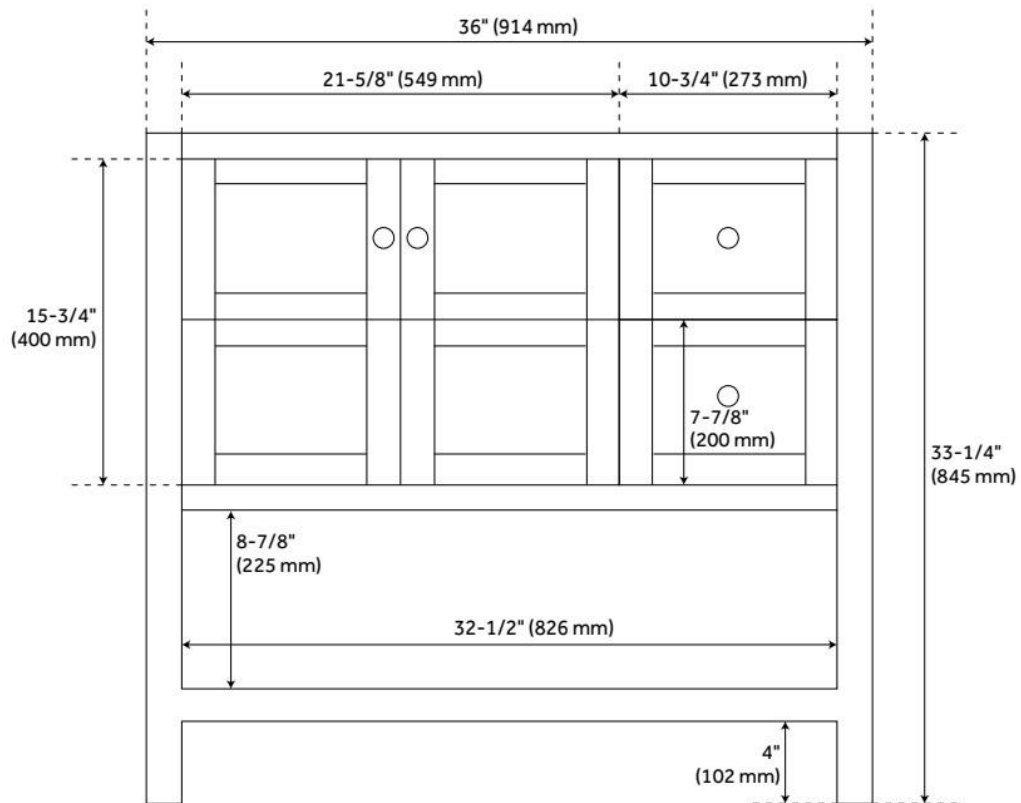

36" OLSEN CONSOLE VANITY UNDERMOUNT SINK - ASH BROWN

SKU: 949307-UM

Code: SH463147, SH463148, SH463149, SH463153

REVISED 8/12/2024