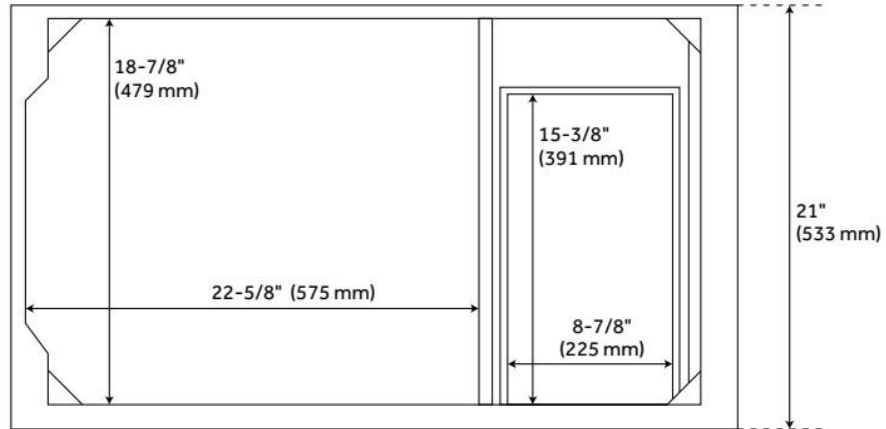

36" OLSEN CONSOLE VANITY UNDERMOUNT SINK - ASH BROWN

SKU: 949307-UM

Code: SH463147, SH463148, SH463149, SH463153

REVISED 8/12/2024