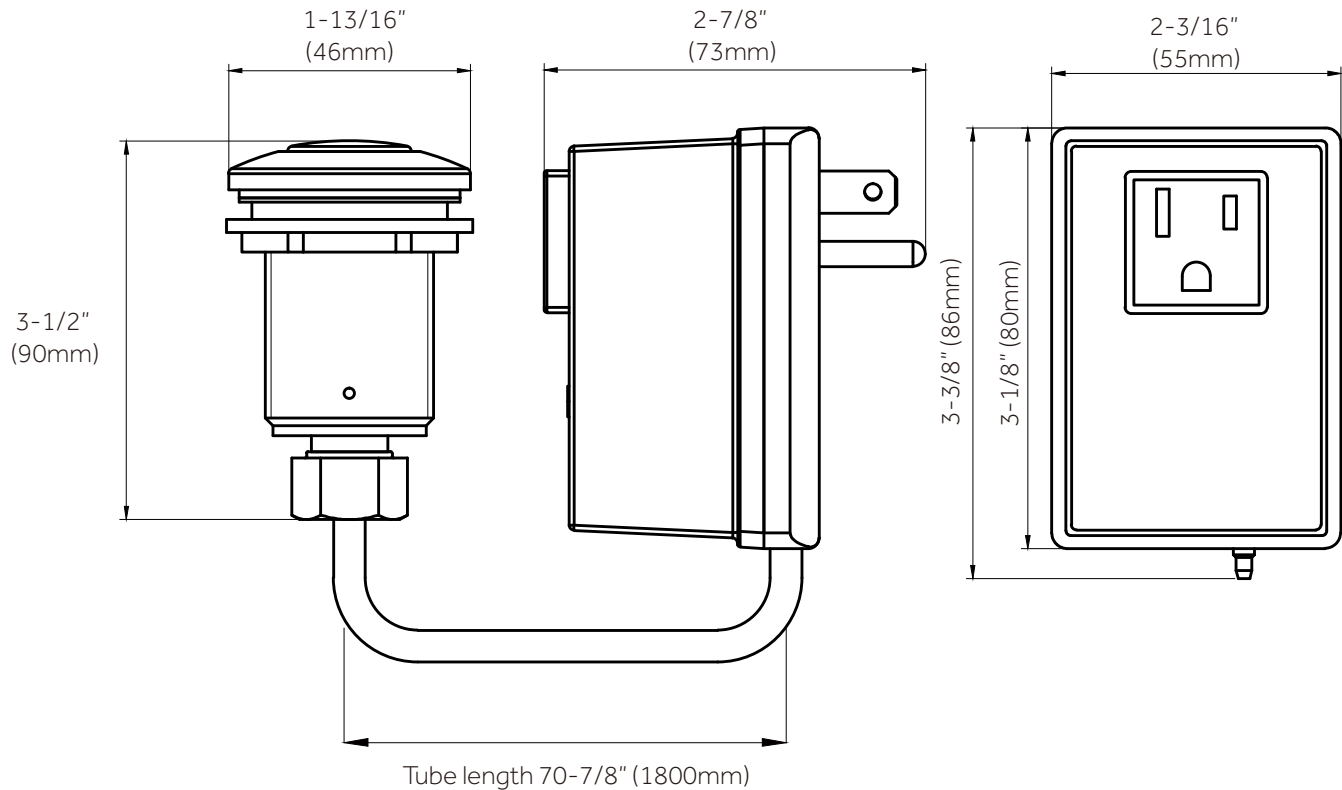

AIR SWITCH

SINGLE OUTLET SINKTOP AIR SWITCH

INTERRUPTOR DE AIR DE UN ENCHUFE PARA LAVAMANOS

SKU:

FEATURES

Rating: 8A 125VAC
Temperature limit: -10-60°C
Maximum countertop thickness: 2"
Air-activated
Optional button finishes available (SHASB2CP/ORB/PN/SS/MB)
Mounts easily to sink or countertop