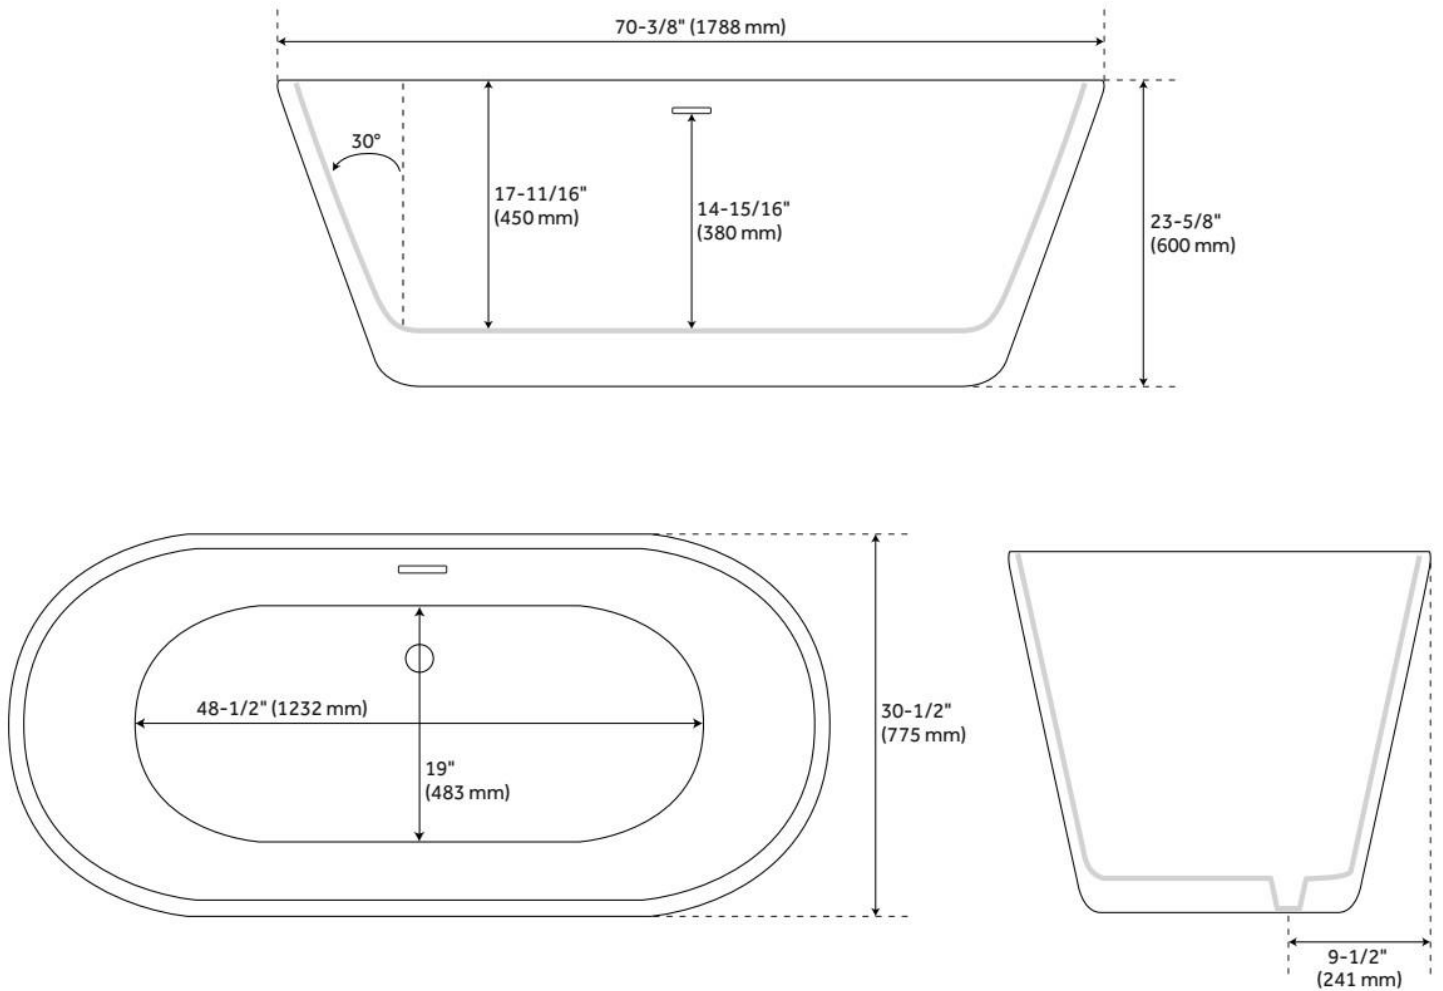

## FEATURES

Tub Material: Acrylic  
Product Finish: White  
Shape: Oval  
Tub Drain Placement: Offset  
Drain Included: Yes  
Water Depth to Overflow: 14-15/16"  
Water Capacity (Gallons): 76  
Built-In Adjusters: Yes  
Tub Weight Uncrated (lbs): 109  
Optional Accessory: 428473

## ADDITIONAL FEATURES

- All dimensions are ( $\pm 1/2$ ").
- Formed of two acrylic sheets, partially filled with fiberglass and resin for added durability.
- Foam Insulation option: increases heat retention and prevents condensation due to water and air temperature fluctuations.
- Optional Quick Connect Drop-In Drain Kit Includes:
  - Floor Plate, 1-1/2" PVC Pipe, 2" x 1-1/2" Trap Adapters, 1 Brass Threaded, 1 Brass Unthreaded Tailpiece and Plug.
  - Installs above your subfloor, but underneath your cement floor or tile, so you do not need access below the fixture.

# 70" DANAE ACRYLIC FREESTANDING TUB

SKU: 948788-70

Code: SH462737, SH481080

REVISED 8/14/2024