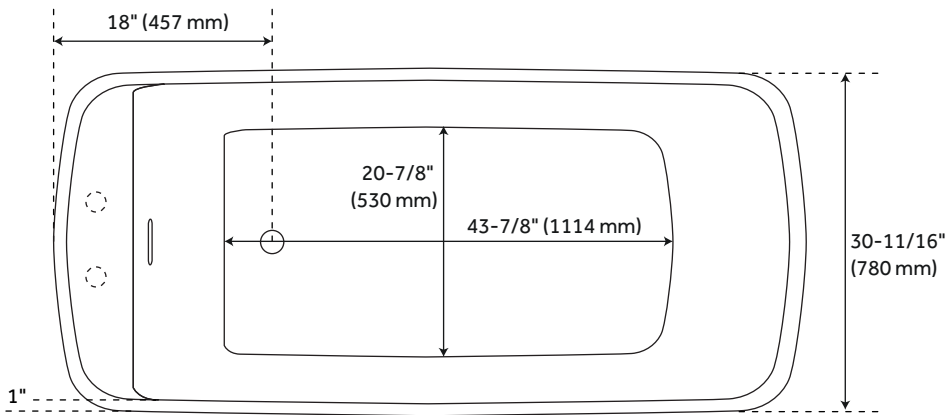

CONTENTS

67" TUB PAGE 2

REVISED 03/052021

67" ZAIDA

ACRYLIC FREESTANDING TUB

SKU: 946786

FEATURES

- Length: 66-15/16"
- Width: 30-11/16"
- Height: 23-13/16"
- Tub Interior Length: 43-7/8"
- Tub Interior Width: 20-7/8"
- Water Depth To Overflow: 14"
- Water Depth To Rim 16-3/4"
- Water Capacity Without Overflow (Gallons): 86
- Water Capacity With Overflow (Gallons): 78
- Tub Weight Uncrated (Lbs): 144
- Tub Weight Crated (Lbs): 234

PRODUCT IMAGE