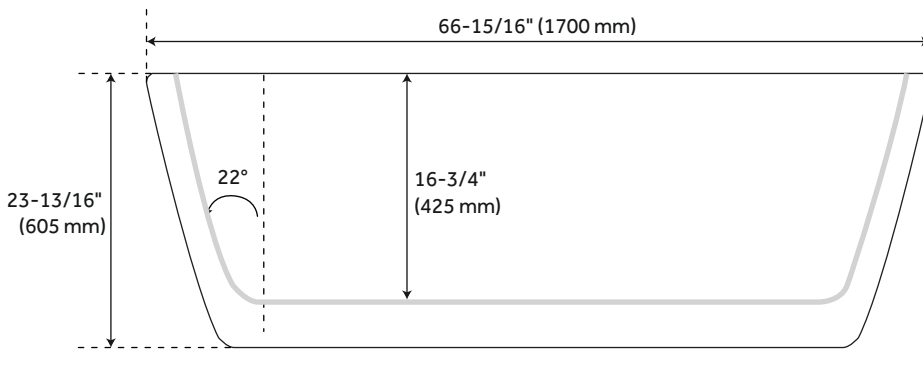

CONTENTS

67" TUB PAGE 2

REVISED 03/052021

67" ZAIDA

ACRYLIC FREESTANDING TUB

SKU: 946786

FEATURES

- Length: 66-15/16"
- Width: 30-11/16"
- Height: 23-13/16"
- Tub Interior Length: 43-7/8"
- Tub Interior Width: 20-7/8"
- Water Depth To Overflow: 14"
- Water Depth To Rim 16-3/4"
- Water Capacity Without Overflow (Gallons): 86
- Water Capacity With Overflow (Gallons): 78
- Tub Weight Uncrated (Lbs): 144
- Tub Weight Crated (Lbs): 234

PRODUCT IMAGE