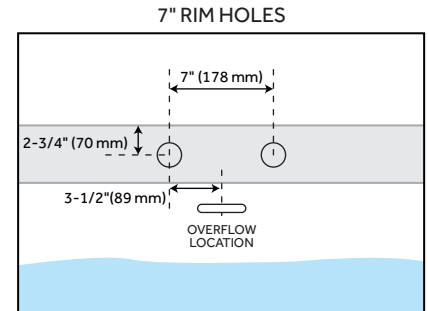

CONTENTS

67" TUB PAGE 2

REVISED 03/052021

67" ZAIDA

ACRYLIC FREESTANDING TUB

SKU: 946786

FEATURES

- Length: 66-15/16"
- Width: 30-11/16"
- Height: 23-13/16"
- Tub Interior Length: 43-7/8"
- Tub Interior Width: 20-7/8"
- Water Depth To Overflow: 14"
- Water Depth To Rim 16-3/4"
- Water Capacity Without Overflow (Gallons): 86
- Water Capacity With Overflow (Gallons): 78
- Tub Weight Uncrated (Lbs): 144
- Tub Weight Crated (Lbs): 234