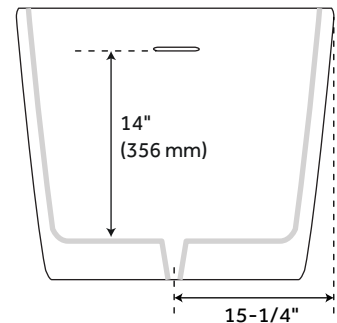

CONTENTS

67" TUB PAGE 2

REVISED 03/052021

67" ZAIDA

ACRYLIC FREESTANDING TUB

SKU: 946786

FEATURES

- Length: 66-15/16"
- Width: 30-11/16"
- Height: 23-13/16"
- Tub Interior Length: 43-7/8"
- Tub Interior Width: 20-7/8"
- Water Depth To Overflow: 14"
- Water Depth To Rim 16-3/4"
- Water Capacity Without Overflow (Gallons): 86
- Water Capacity With Overflow (Gallons): 78
- Tub Weight Uncrated (Lbs): 144
- Tub Weight Crated (Lbs): 234