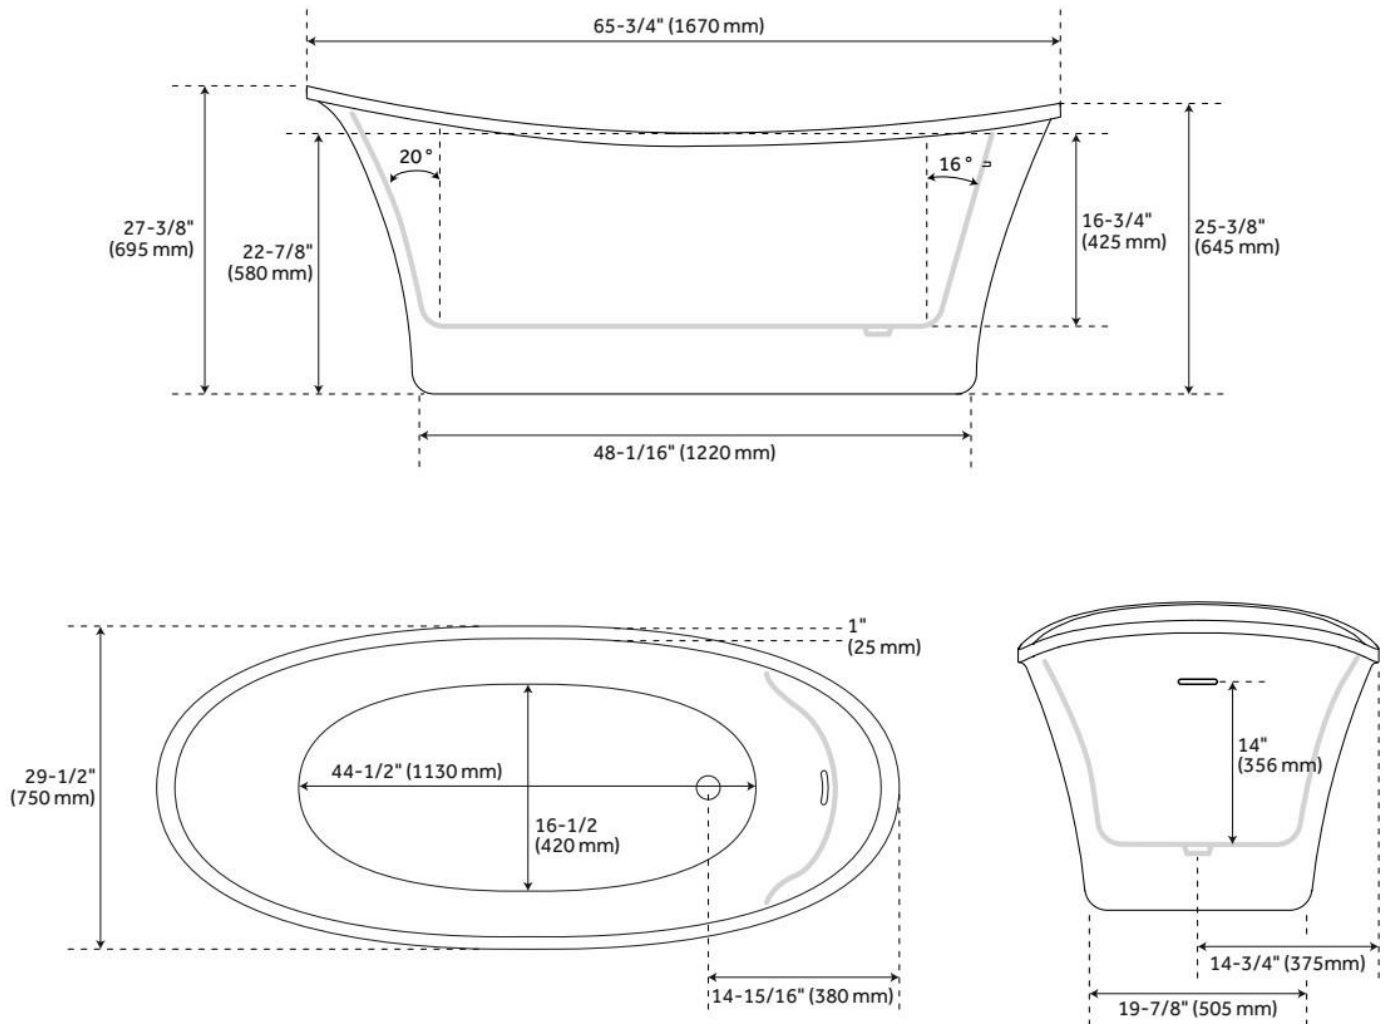

66" KEMRICK ACRYLIC FREESTANDING TUB

SKU: 949829

Code: SH446352, SH462849

FEATURES

Tub Material: Acrylic
Product Finish: White
Shape: Oval
Tub Drain Placement: End
Drain Included: Yes
Drain and Overflow Finish: White
Water Depth to Overflow: 14"
Water Capacity (Gallons): 49.4
Built-In Adjusters: Yes
Tub Weight Uncrated (lbs): 88.2
Optional Accessory: 428473

CSA B45.5/IAPMO Z124, Massachusetts Accepted, LISTED ID: SH112069AWH

ADDITIONAL FEATURES

- All dimensions are ($\pm 1/2$ ").
- Formed of two acrylic sheets, the air between acting as thermal insulator.
- Foam Insulation option: increases heat retention and prevents condensation due to water and air temperature fluctuations.
- Optional Quick Connect Drop-In Drain Kit Includes:
 - Floor Plate, 1-1/2" PVC Pipe, 2" x 1-1/2" Trap Adapters, 1 Brass Threaded, 1 Brass Unthreaded Tailpiece and Plug.
 - Installs above your subfloor, but underneath your cement floor or tile, so you do not need access below the fixture.

REVISED 8/14/2024

66" KEMRICK ACRYLIC FREESTANDING TUB

SKU: 949829

Code: SH446352, SH462849

REVISED 8/14/2024