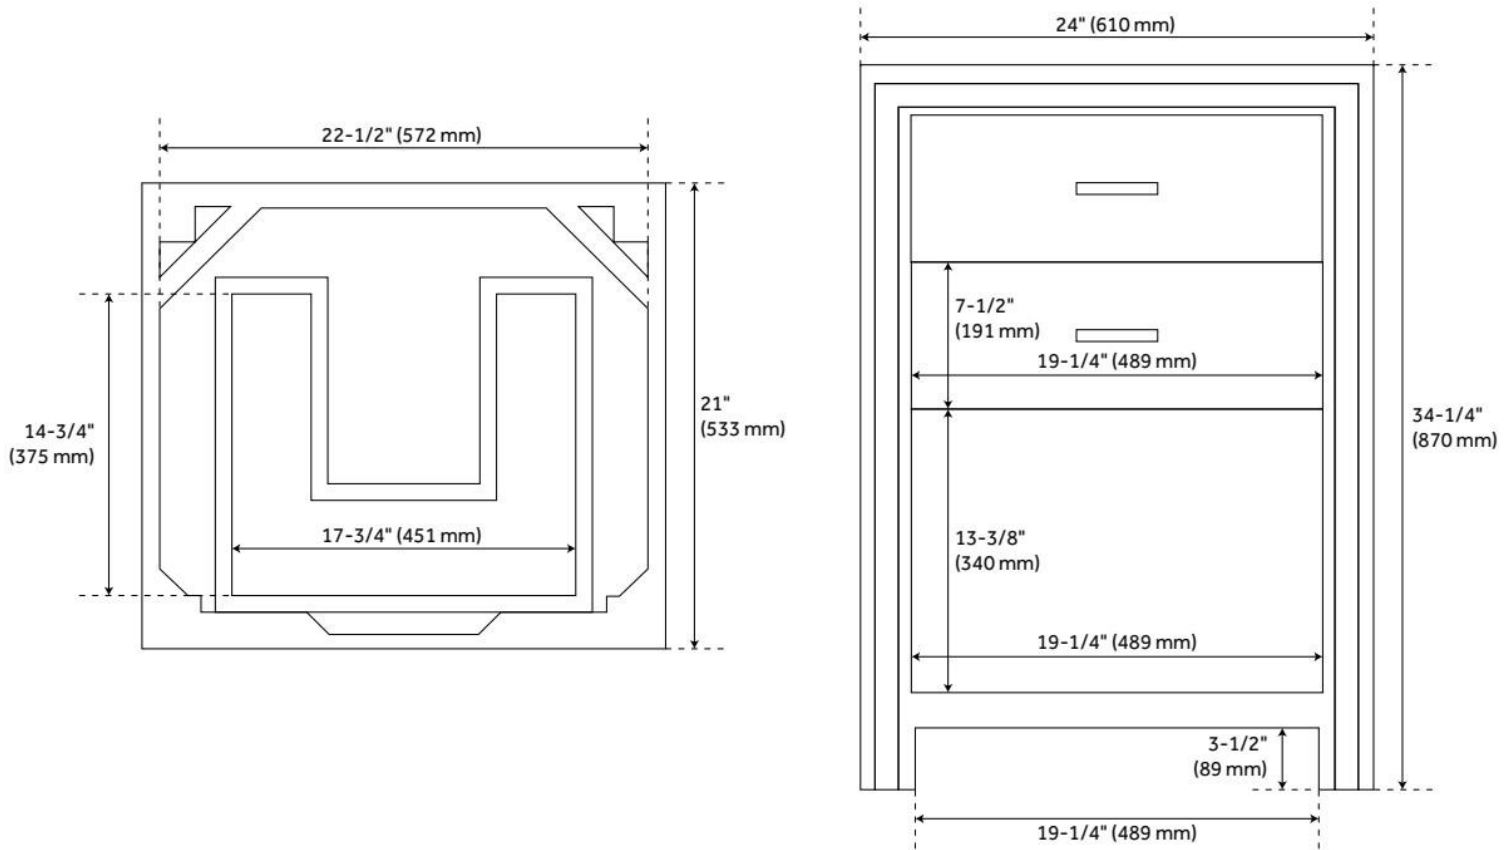

24" CELEBRATION CONSOLE VANITY FOR UNDERMOUNT SINK - RUSTIC ACACIA

SKU: 941149

Code: SH460182, SH460180, SH460188, SH460190, SH460192, SH460185

FEATURES

Material: Wood
Number of Drawers: 1
Dovetail Drawers: Yes
Hardware Finish: Rustic Metal
Built-In Adjusters: Yes

ADDITIONAL FEATURES

- Includes a matching backsplash and a white porcelain sink.
- Granite is A-grade. Polished Carrara Marble is sourced from Italy.
- Each stone top is carved from a single piece of stone and will feature natural variations.
- See Installation Instructions for directions to attach the vanity top and sink.
- All dimensions are ($\pm 1/2"$).

REVISED 8/7/2024

24" CELEBRATION CONSOLE VANITY FOR UNDERMOUNT SINK - RUSTIC ACACIA

SKU: 941149

Code: SH460182, SH460180, SH460188, SH460190, SH460192, SH460185

REVISED 8/7/2024