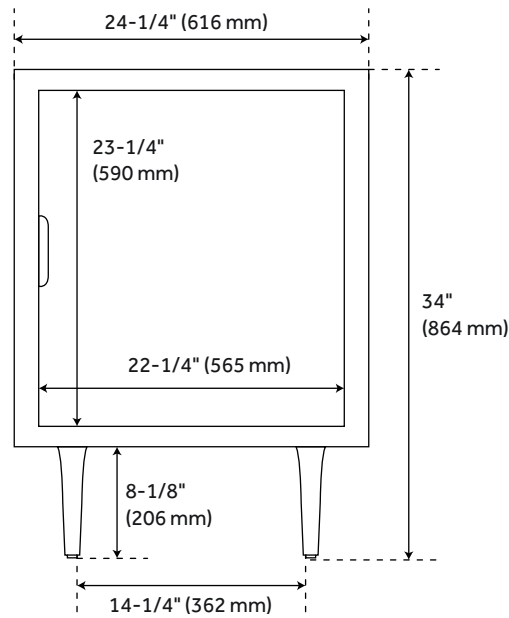

24" BIVINS

JAVA / BLACK

SKU: 450186

FEATURES

- Installation Type: Freestanding
- Number of Basins: 1
- Number of Doors: 1
- Width: 24-1/4"
- Depth: 21"
- Height: 34"
- Assembly Required: No
- Built-In Adjusters: Yes
- Faucet Included: No
- Sink Included: Optional
- Vanity Top Included: Optional
- Backsplash: Yes
- Mirror Included: Optional