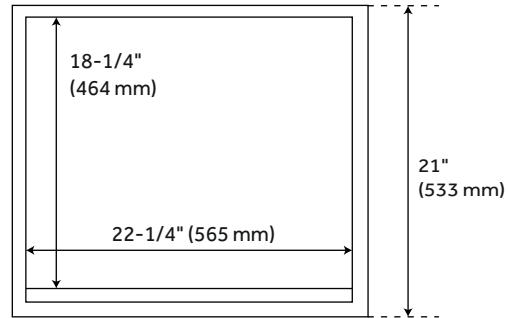

24" BIVINS

JAVA / BLACK

SKU: 450186

FEATURES

- Installation Type: Freestanding
- Number of Basins: 1
- Number of Doors: 1
- Width: 24-1/4"
- Depth: 21"
- Height: 34"
- Assembly Required: No
- Built-In Adjusters: Yes
- Faucet Included: No
- Sink Included: Optional
- Vanity Top Included: Optional
- Backsplash: Yes
- Mirror Included: Optional