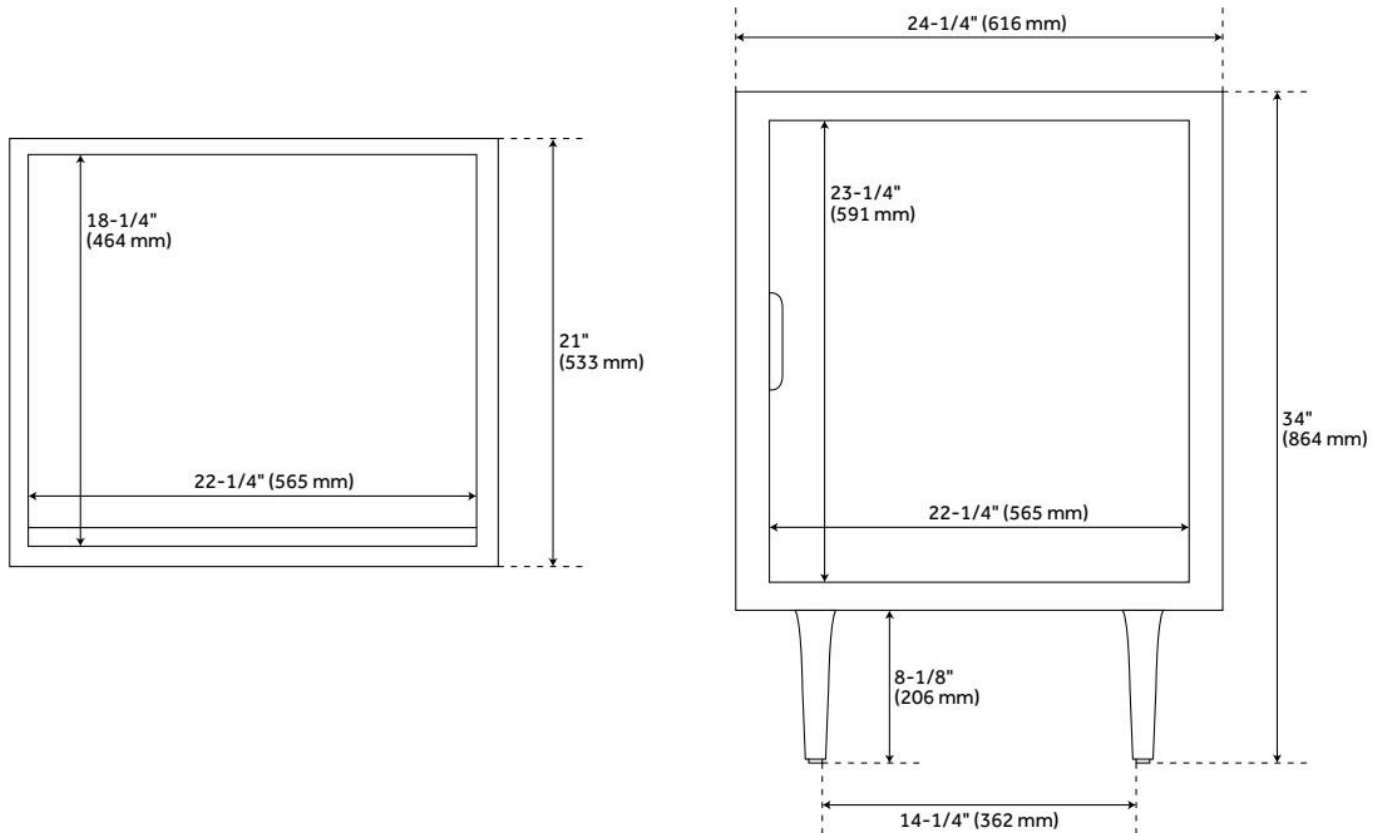

24" BIVINS TEAK BATHROOM VANITY FOR RECTANGULAR UNDERMOUNT SINK - JAVA/BLACK

SKU: 949220

Code: SH466879, SH460146, SH460144, SH460138, SH460136, SH460149, SH460147, SH460141, SH460139, SH460143

REVISED 8/5/2024