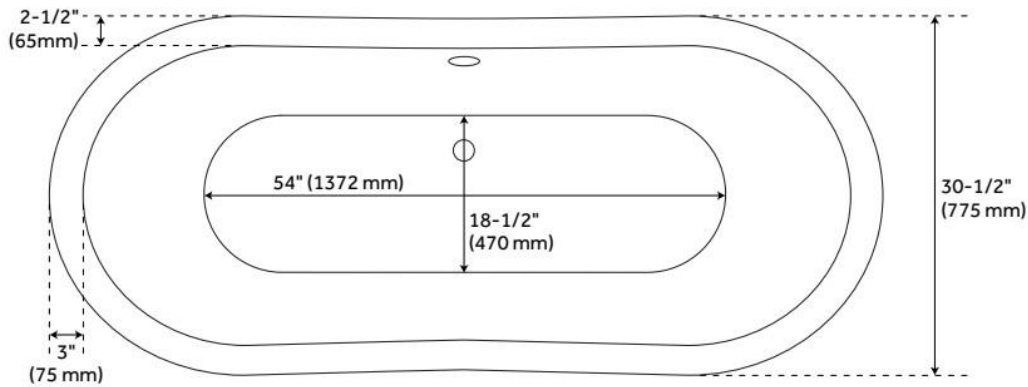

72" LENA CAST IRON CLAWFOOT TUB - BLACK - MONARCH IMPERIAL FEET

SKU: 946219-72

Code: SH426188, SH475914, SH426257, SH475915, SH426259, SH475916, SH426260, SH475917, SH445033, SH475992, SH445051, SH476005

REVISED 6/18/2024