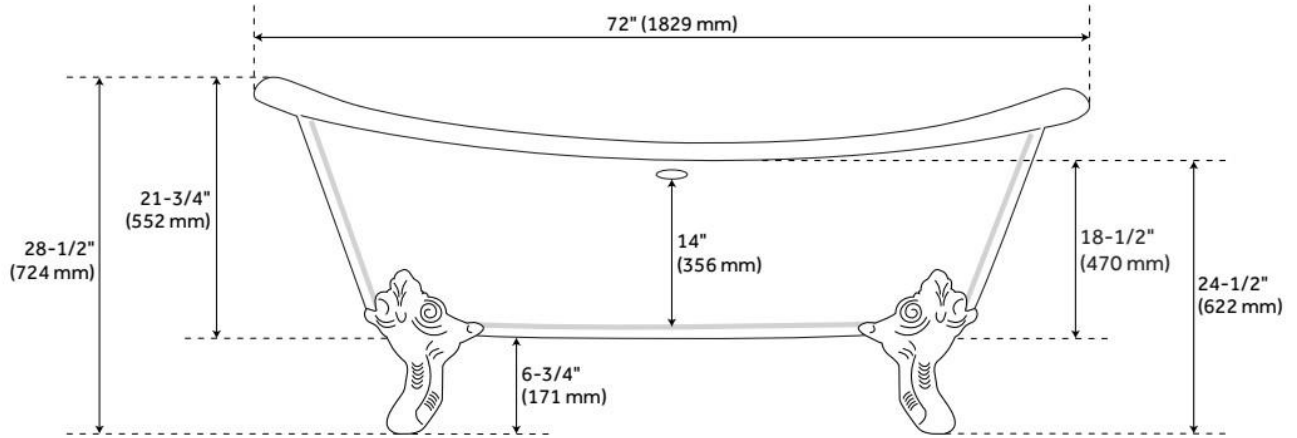

72" LENA CAST IRON CLAWFOOT TUB - BLACK - MONARCH IMPERIAL FEET

SKU: 946219-72

Code: SH426188, SH475914, SH426257, SH475915, SH426259, SH475916, SH426260, SH475917, SH445033, SH475992, SH445051, SH476005

REVISED 6/18/2024