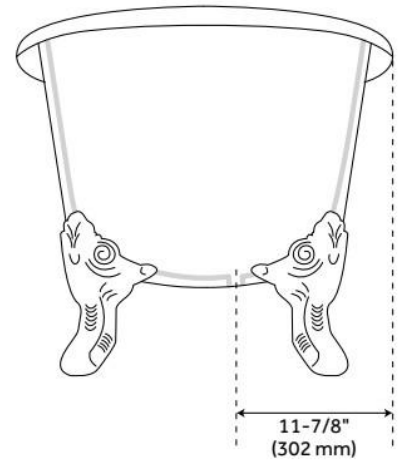

72" LENA CAST IRON CLAWFOOT TUB - BLACK - MONARCH IMPERIAL FEET

SKU: 946219-72

Code: SH426188, SH475914, SH426257, SH475915, SH426259, SH475916, SH426260, SH475917, SH445033, SH475992, SH445051, SH476005

REVISED 6/18/2024