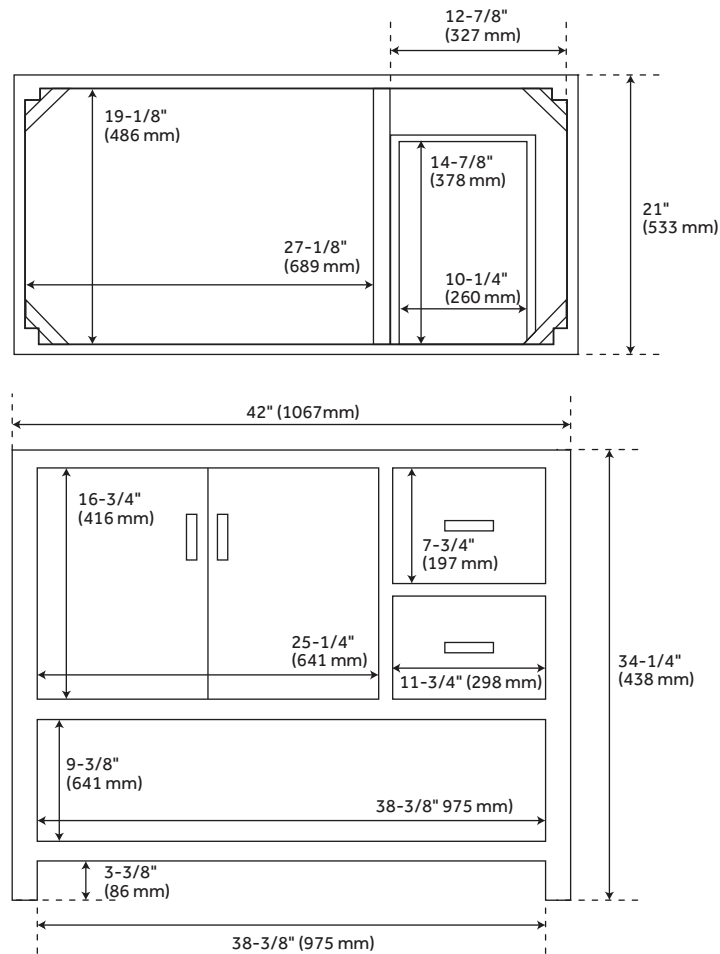

42" MORRIS

CONSOLE VANITY CABINET

SKU: 456265

FEATURES

Number of Doors: 2
Number of Drawers: 2
Features: Matching Mirror (RM3038MR),
Matching Linen Cabinet (RM2117B), Soft-Close Hinges
Assembly Required: No
Built-In Adjusters: Yes
Dovetail Drawers: Yes
Hardware Finish: Rustic Metal

CONTENTS

42" VANITY PAGE 2

REVISED 11/18/2021

42" MORRIS

CONSOLE VANITY CABINET

SKU: 456265

FEATURES

Width: 42"
Depth: 21"
Height: 34-1/4"

PRODUCT IMAGE