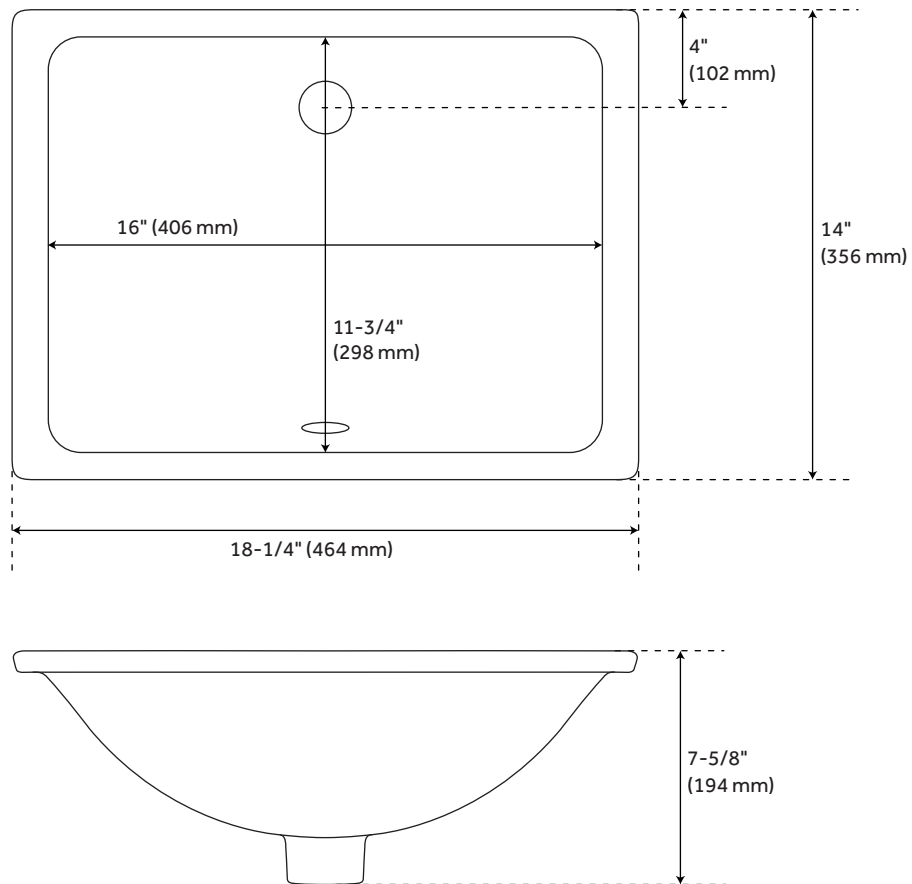

43" X 22"

3CM VANITY TOP FOR OFFSET RECTANGULAR UNDERMOUNT SINK - CARRARA MARBLE

SKU: 950857, 457040

VANITY TOP FEATURES

Vanity Top Options: Carrara Marble
Vanity Top Material: Marble
Number of Basins: 1
Sink Installation: Undermount - Rectangle
Assembly Required: No
Faucet Included: No
Sink Included: Optional
Backsplash: Yes
Porcelain Sinks Have Overflow with
Optional Chrome Cover

CONTENTS

VANITY TOP PAGE 2
SINKS PAGE 3

REVISED 09/16/2020

43" X 22"

STONE VANITY TOP

SKU: 950857, 457040

FEATURES

- Faucet Centers: 8"
- Basin Length: 15"
- Basin Width: 11"
- Drain Size: 1-1/2"
- Vanity Top Depth: 22"
- Vanity Top Width: 43"
- Vanity Top Thickness: 3cm

APPROXIMATE WEIGHTS

- Granite: 90 - 100 lbs.
- Marble: 85 - 90 lbs.
- Quartz: 80 - 85 lbs.

PRODUCT IMAGE

It is recommended to have the product at the job site before finalizing plumbing.

Only stone tops include a backsplash.

All dimensions and specifications are nominal and may vary. Use actual products for accuracy in critical situations.

PAGE 2
Code: 529351

OPTIONAL PORCELAIN

RECTANGULAR UNDERMOUNT SINK

FEATURES

Length: 18-1/4"
Width: 14"
Height: 7-5/8"
Basin Length: 16"
Basin Width: 11-3/4"
Water Depth to Rim: 5-1/2"
Water Depth to Overflow: 4-1/8"
Drain Hole: 1-1/2"