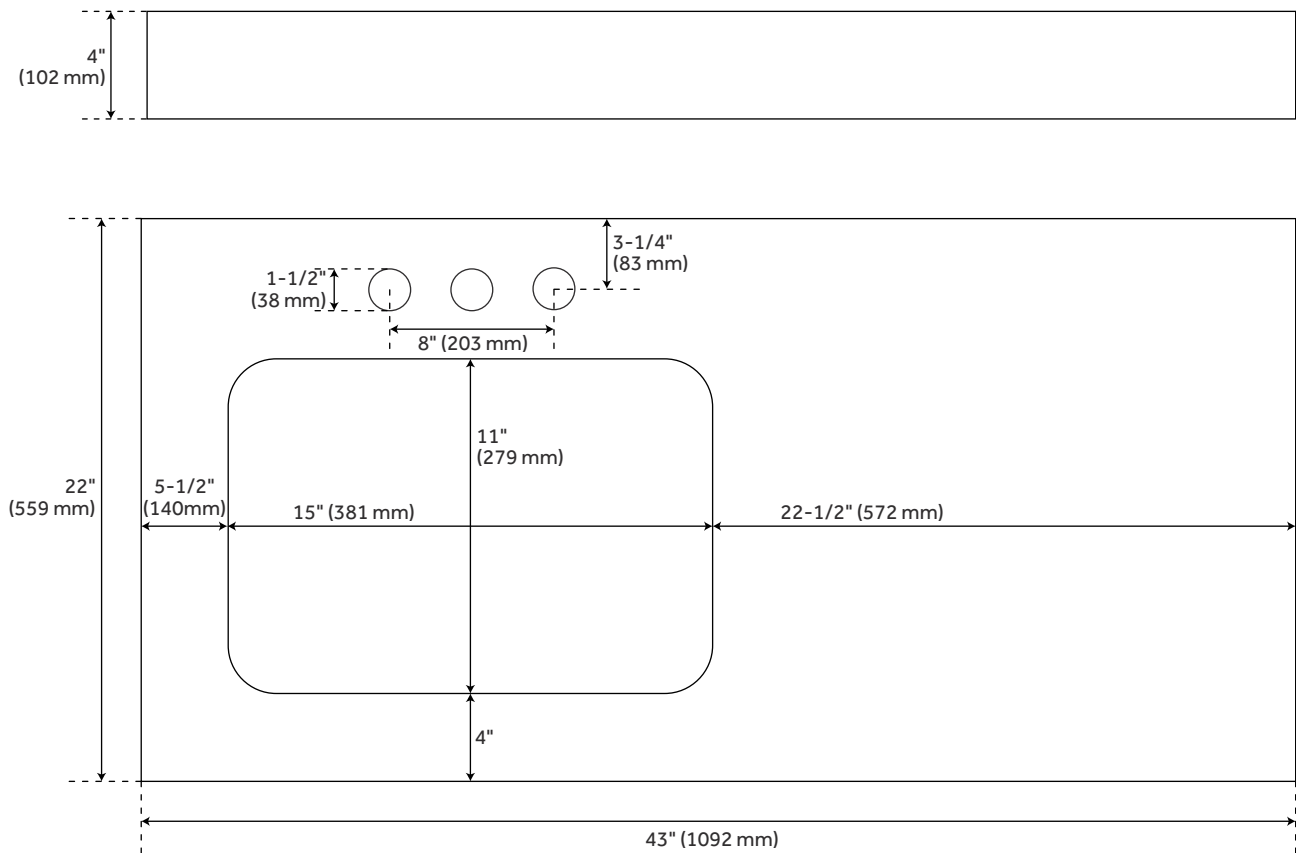

43" X 22"

3CM VANITY TOP FOR OFFSET RECTANGULAR UNDERMOUNT SINK - CARRARA MARBLE

SKU: 950857, 457040

VANITY TOP FEATURES

Vanity Top Options: Carrara Marble
Vanity Top Material: Marble
Number of Basins: 1
Sink Installation: Undermount - Rectangle
Assembly Required: No
Faucet Included: No
Sink Included: Optional
Backsplash: Yes
Porcelain Sinks Have Overflow with
Optional Chrome Cover

CONTENTS

VANITY TOP PAGE 2
SINKS PAGE 3

REVISED 09/16/2020

43" X 22"

STONE VANITY TOP

SKU: 950857, 457040

FEATURES

- Faucet Centers: 8"
- Basin Length: 15"
- Basin Width: 11"
- Drain Size: 1-1/2"
- Vanity Top Depth: 22"
- Vanity Top Width: 43"
- Vanity Top Thickness: 3cm

APPROXIMATE WEIGHTS

- Granite: 90 - 100 lbs.
- Marble: 85 - 90 lbs.
- Quartz: 80 - 85 lbs.

PRODUCT IMAGE

It is recommended to have the product at the job site before finalizing plumbing.

Only stone tops include a backsplash.

All dimensions and specifications are nominal and may vary. Use actual products for accuracy in critical situations.

PAGE 2
Code: 529351

OPTIONAL PORCELAIN

RECTANGULAR UNDERMOUNT SINK

FEATURES

Length: 18-1/4"
Width: 14"
Height: 7-5/8"
Basin Length: 16"
Basin Width: 11-3/4"
Water Depth to Rim: 5-1/2"
Water Depth to Overflow: 4-1/8"
Drain Hole: 1-1/2"