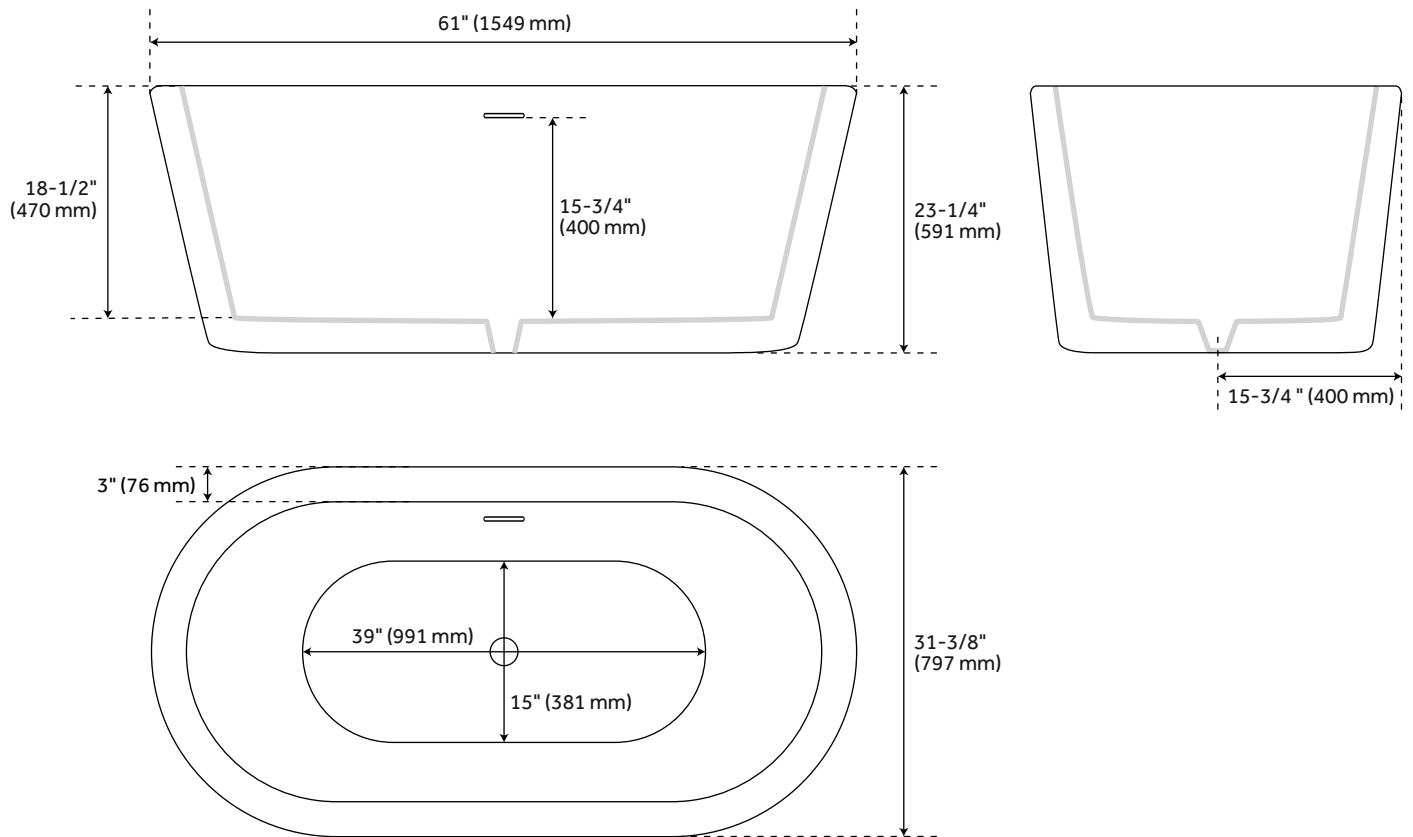

61" LEITH ACRYLIC FREESTANDING TUB

SKU: 920161-61

CODES/STANDARDS

IAPMO

CSA B45.5/IAPMO Z124

FEATURES

Design: Modern
Product Finish: White
Length: 61"
Width: 31-3/8"
Height: 23-1/4"
Water Depth To Overflow: 15-3/4"
Exterior Treatment: Smooth
Interior Treatment: Smooth
Drain Included: Yes
Drain Finish: White
Faucet Included: No
Shape: Oval
Size: 61"
Tub Overflow: Yes
Integral Drain & Overflow: Yes
Tub Material: Acrylic
Tub Interior Length: 39"
Tub Interior Width: 15"
Tap Deck: No
Faucet Drillings: No Drillings
Built-In Adjusters: Yes
Tub Weight Uncrated (lbs): 112
Tub Weight Crated (lbs): 222

Code:
REVISED 4/18/2022

61" LEITH ACRYLIC FREESTANDING TUB

SKU: 920161-61

All dimensions and specifications are nominal and may vary. Use actual products for accuracy in critical situations.