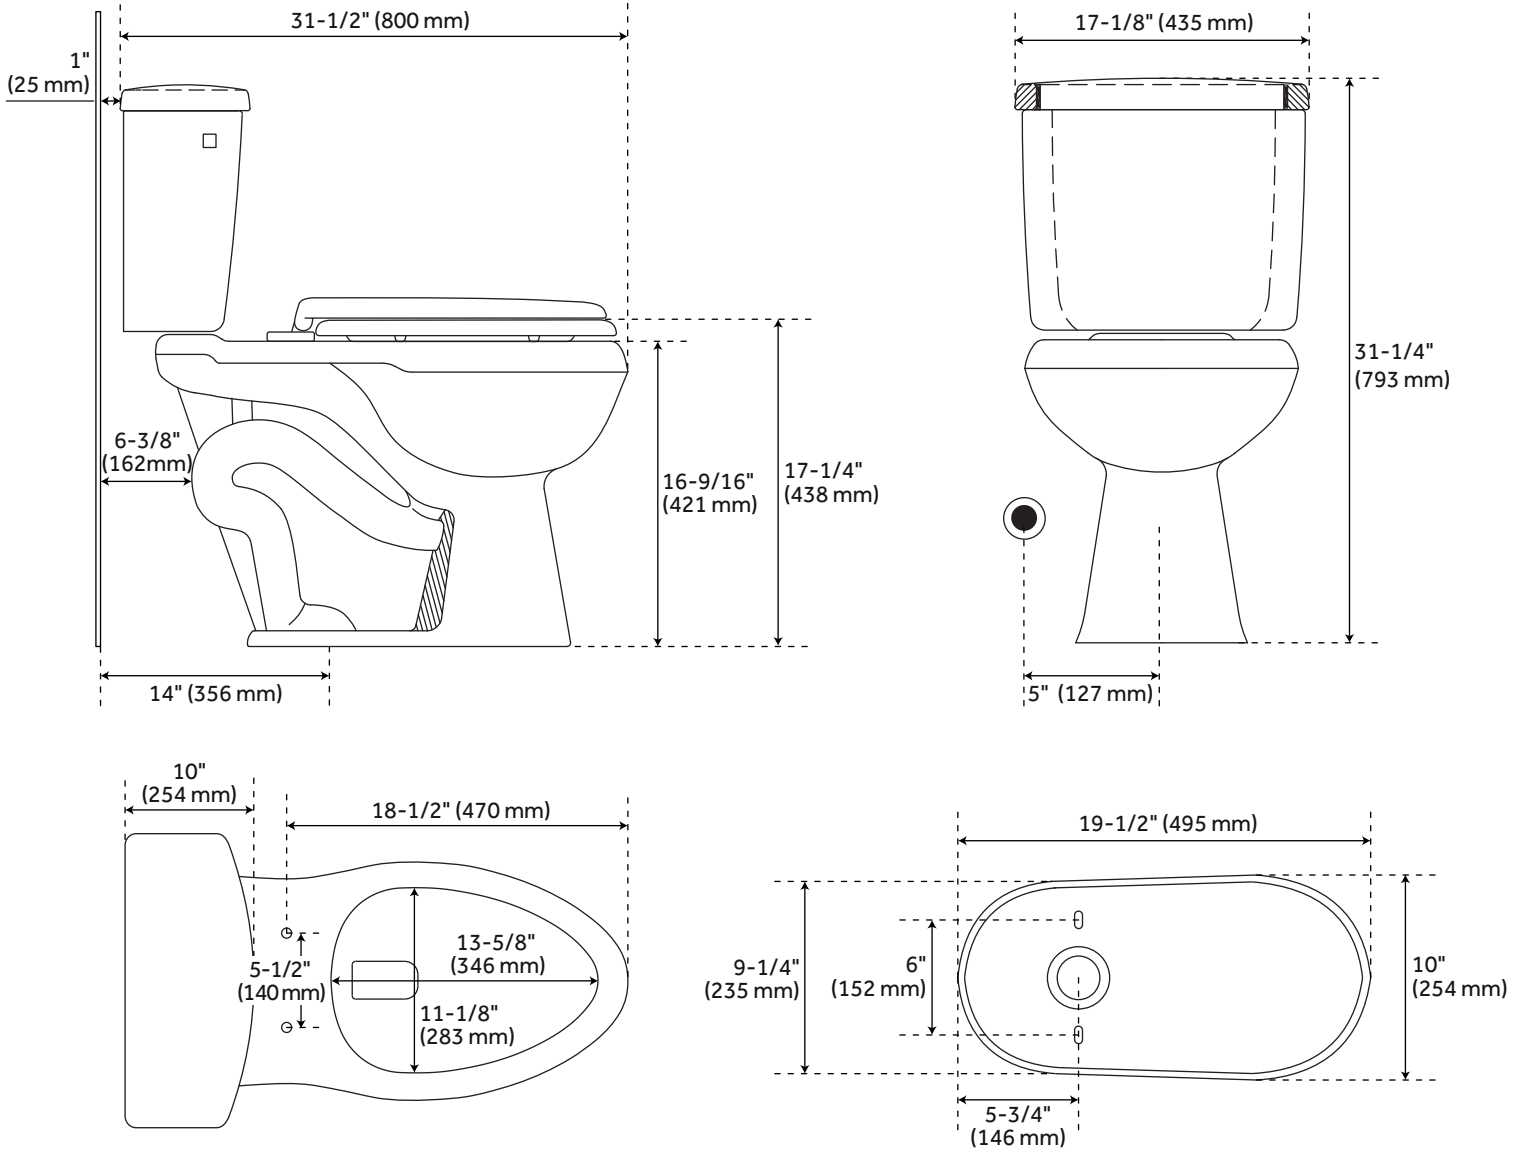

BRADENTON TWO-PIECE ELONGATED TOILET WITH 14" ROUGH-IN - 16" BOWL HEIGHT

SKU: 948427-14

Code: SHBD240, SHBD214, SHTSSC200

FEATURES

Product Finish: White

Material: Porcelain

Length: 17-1/8"

Width: 31-1/2"

Height: 30-1/4"

Rough In: 14"

Bowl Shape: Elongated

Bowl Height: 16-3/8"

Gallons Per Flush: 1.28 (4.8 Lpf)

Hardware Finish: Chrome

REVISED 8/11/2023

BRADENTON TWO-PIECE ELONGATED TOILET WITH 14" ROUGH-IN - 16" BOWL HEIGHT

SKU: 948427-14

Code: SHBD240, SHBD214, SHTSSC200

ADDITIONAL FEATURES

- Visible trapway.
- High efficiency toilet uses 20% less water than standard toilets.
- Toilet is compatible with Brookdale bidet seat.
- Optional standard seat features soft-close mechanism.
- Includes polished chrome metal flush lever.

REVISED 8/11/2023

BRADENTON TWO-PIECE ELONGATED TOILET WITH 14" ROUGH-IN - WHITE

All dimensions and specifications are nominal and may vary. Use actual products for accuracy in critical situations.

OPTIONAL TRADITIONAL SLOW-CLOSING TOILET SEAT - ELONGATED BOWL