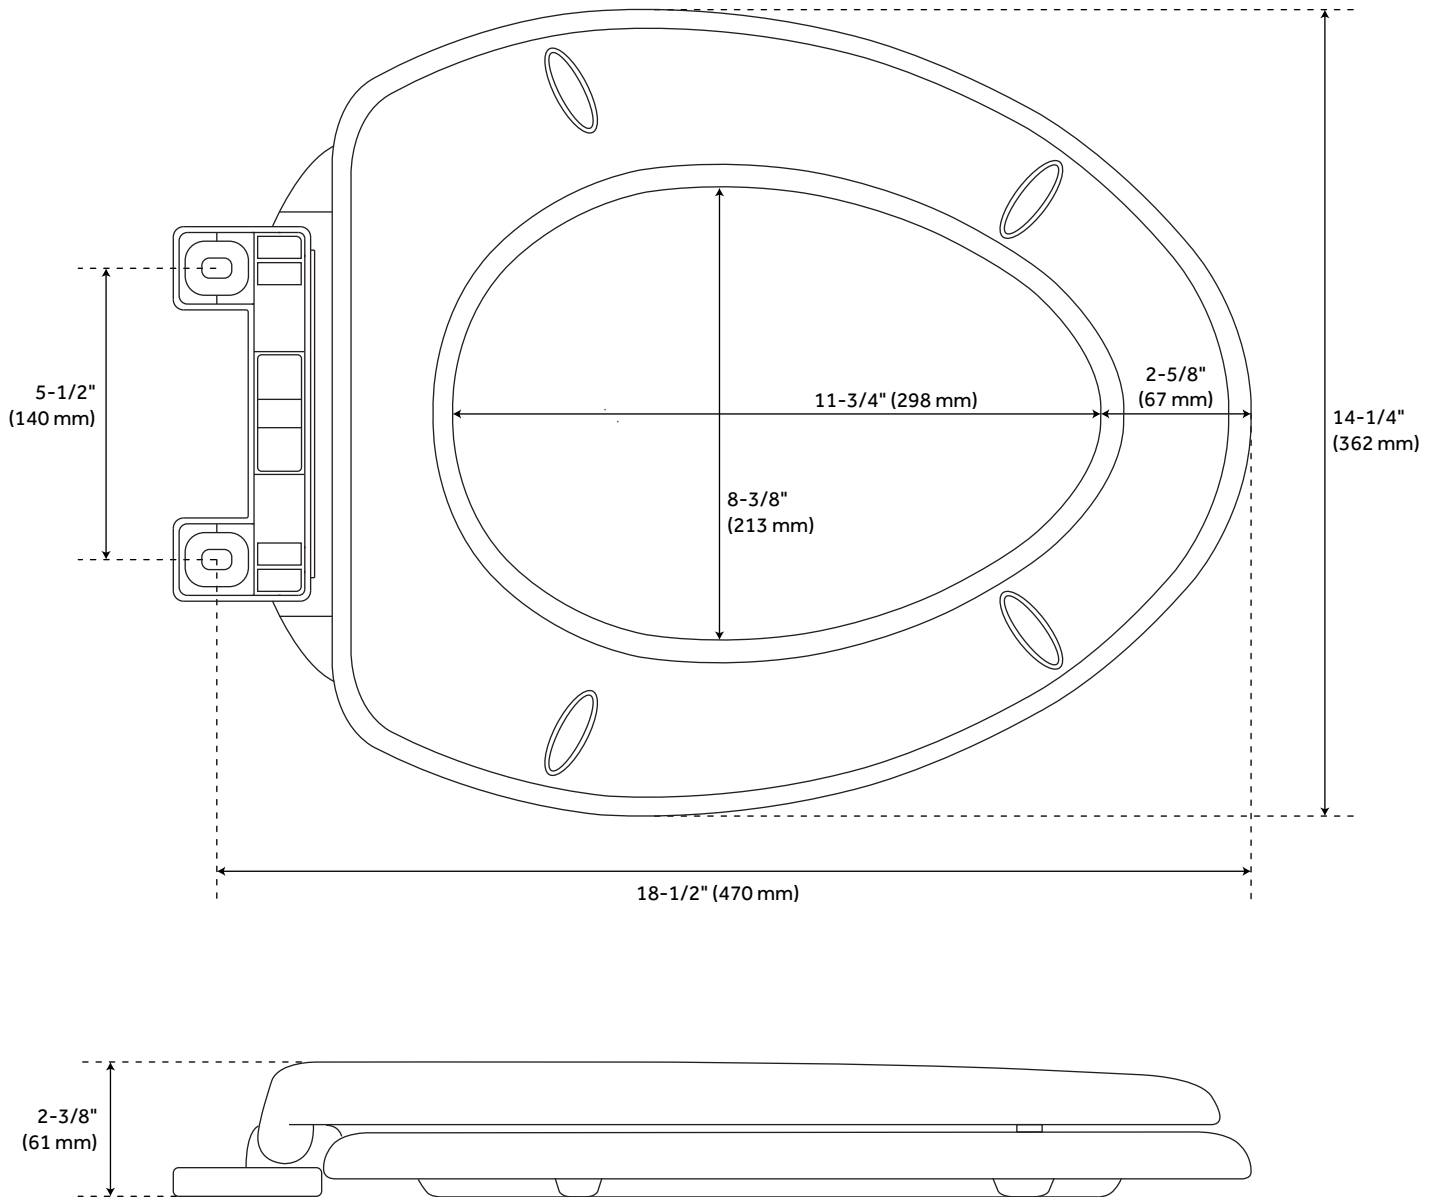

BRADENTON TWO-PIECE ELONGATED TOILET WITH 14" ROUGH-IN - 16" BOWL HEIGHT

SKU: 948427-14

Code: SHBD240, SHBD214, SHTSSC200

FEATURES

Product Finish: White

Material: Porcelain

Length: 17-1/8"

Width: 31-1/2"

Height: 30-1/4"

Rough In: 14"

Bowl Shape: Elongated

Bowl Height: 16-3/8"

Gallons Per Flush: 1.28 (4.8 Lpf)

Hardware Finish: Chrome

REVISED 8/11/2023

BRADENTON TWO-PIECE ELONGATED TOILET WITH 14" ROUGH-IN - 16" BOWL HEIGHT

REVISED 8/11/2023

BRADENTON TWO-PIECE ELONGATED TOILET WITH 14" ROUGH-IN - WHITE

All dimensions and specifications are nominal and may vary. Use actual products for accuracy in critical situations.

OPTIONAL TRADITIONAL SLOW-CLOSING TOILET SEAT - ELONGATED BOWL

SKU: 447334
SHTSSC200

All dimensions and specifications are nominal and may vary. Use actual products for accuracy in critical situations.