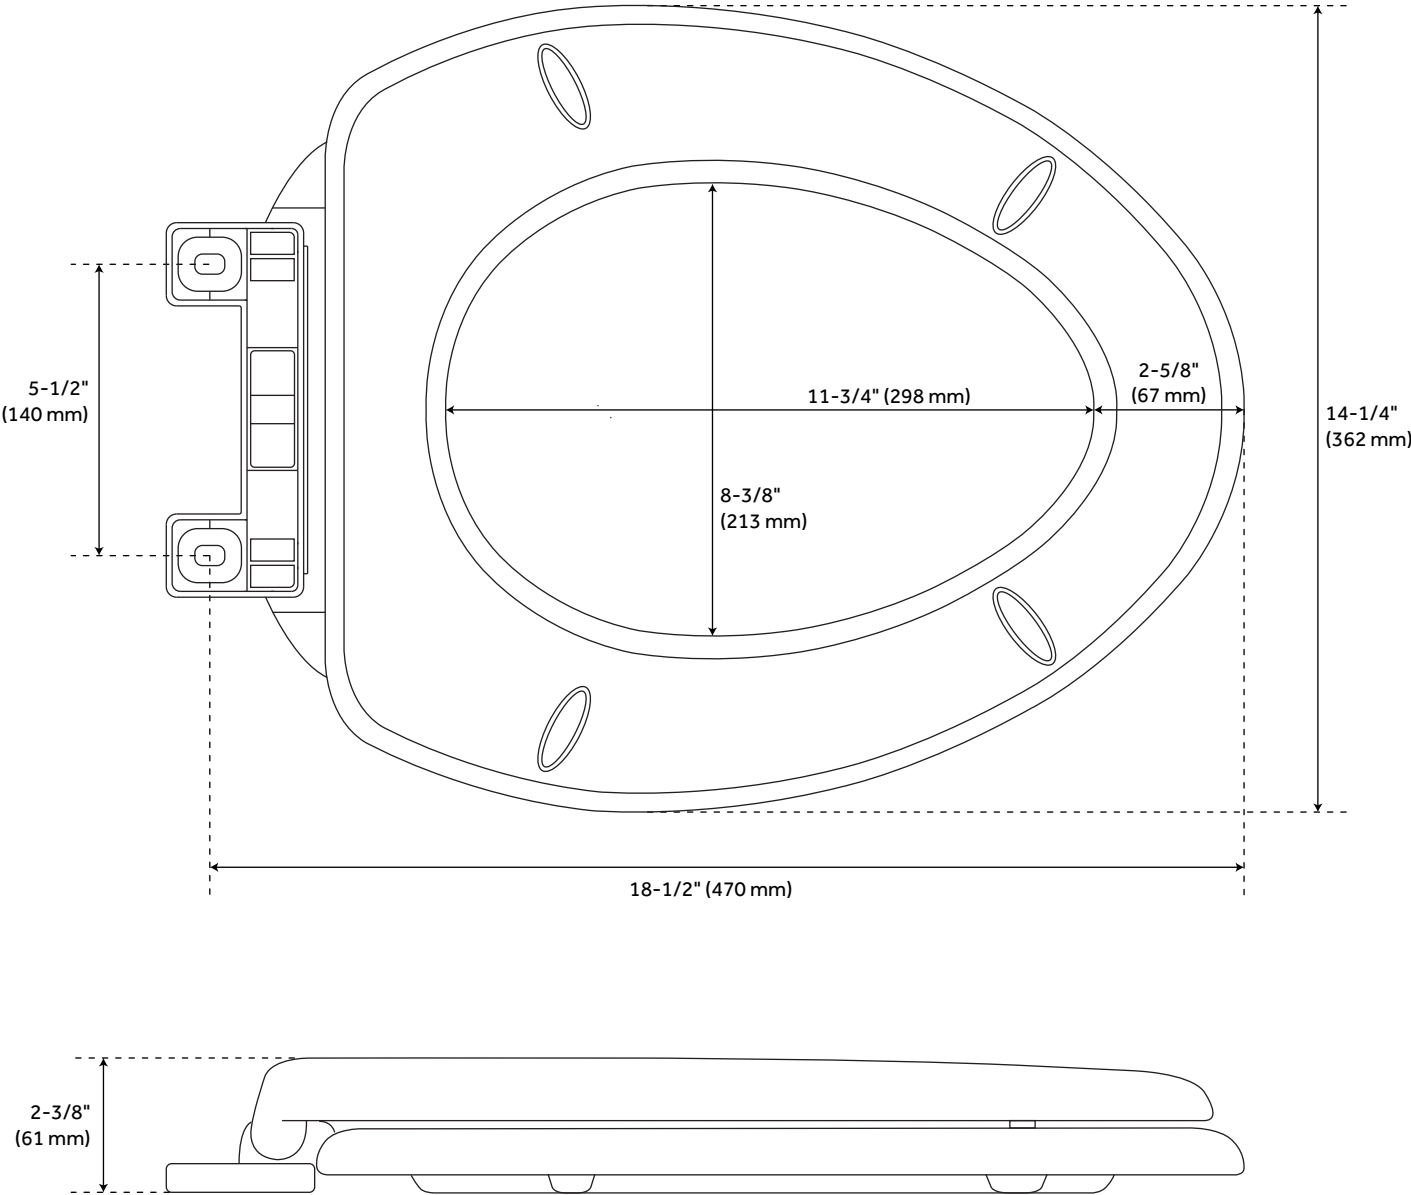

BRADENTON TWO-PIECE ELONGATED TOILET WITH 10" ROUGH-IN - 16" BOWL HEIGHT

SKU: 948427-10

Code: SHBD240, SHBD210, SHTSSC200

FEATURES

Product Finish: White

Material: Porcelain

Length: 17-1/8"

Width: 28"

Height: 30-1/8"

Rough In: 10"

Bowl Shape: Elongated

Bowl Height: 16-3/8"

Gallons Per Flush: 1.28 (4.8 Lpf)

Hardware Finish: Chrome

REVISED 3/12/2024

BRADENTON TWO-PIECE ELONGATED TOILET WITH 10" ROUGH-IN - 16" BOWL HEIGHT

REVISED 3/12/2024

BRADENTON TWO-PIECE ELONGATED TOILET WITH 10" ROUGH-IN - WHITE

All dimensions and specifications are nominal and may vary. Use actual products for accuracy in critical situations.

OPTIONAL TRADITIONAL SLOW-CLOSING TOILET SEAT - ELONGATED BOWL

SKU: 447334
SHTSSC200

All dimensions and specifications are nominal and may vary. Use actual products for accuracy in critical situations.