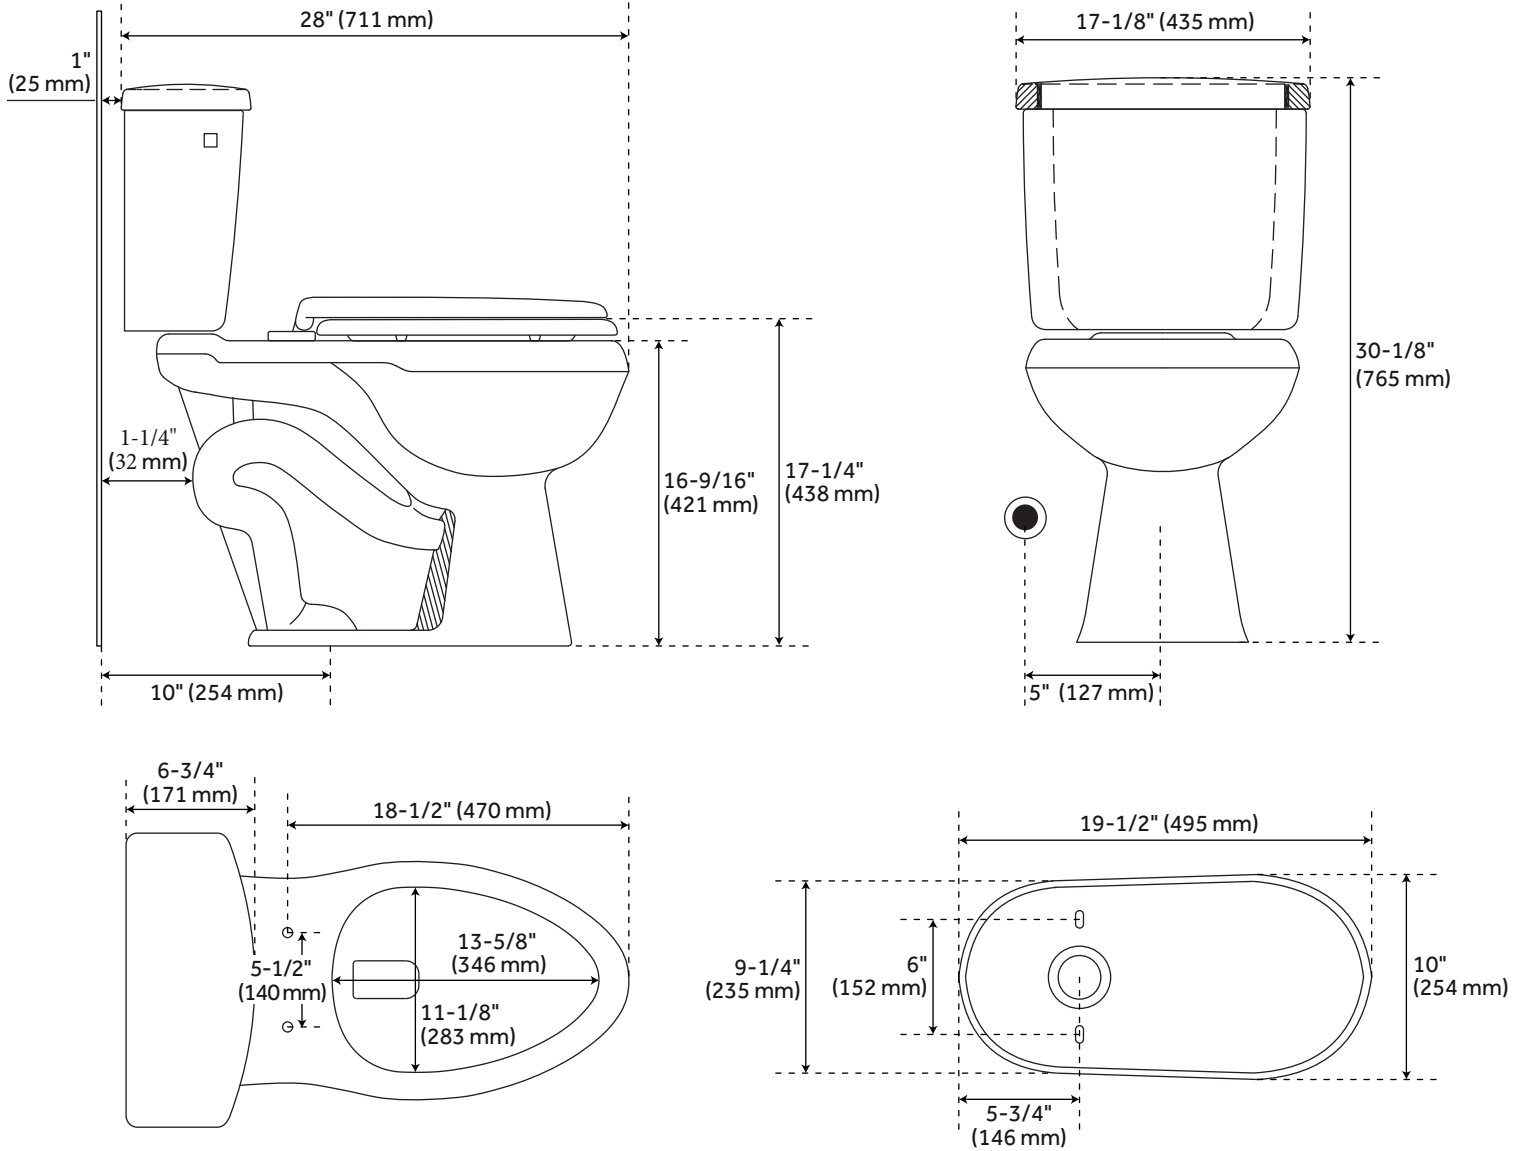

BRADENTON TWO-PIECE ELONGATED TOILET WITH 10" ROUGH-IN - 16" BOWL HEIGHT

SKU: 948427-10

Code: SHBD240, SHBD210, SHTSSC200

FEATURES

Product Finish: White

Material: Porcelain

Length: 17-1/8"

Width: 28"

Height: 30-1/8"

Rough In: 10"

Bowl Shape: Elongated

Bowl Height: 16-3/8"

Gallons Per Flush: 1.28 (4.8 Lpf)

Hardware Finish: Chrome

REVISED 3/12/2024

BRADENTON TWO-PIECE ELONGATED TOILET WITH 10" ROUGH-IN - 16" BOWL HEIGHT

SKU: 948427-10

Code: SHBD240, SHBD210, SHTSSC200

ADDITIONAL FEATURES

- Visible trapway.
- High efficiency toilet uses 20% less water than standard toilets.
- Toilet is compatible with Brookdale bidet seat.

REVISED 3/12/2024

BRADENTON TWO-PIECE ELONGATED TOILET WITH 10" ROUGH-IN - WHITE

All dimensions and specifications are nominal and may vary. Use actual products for accuracy in critical situations.

OPTIONAL TRADITIONAL SLOW-CLOSING TOILET SEAT - ELONGATED BOWL