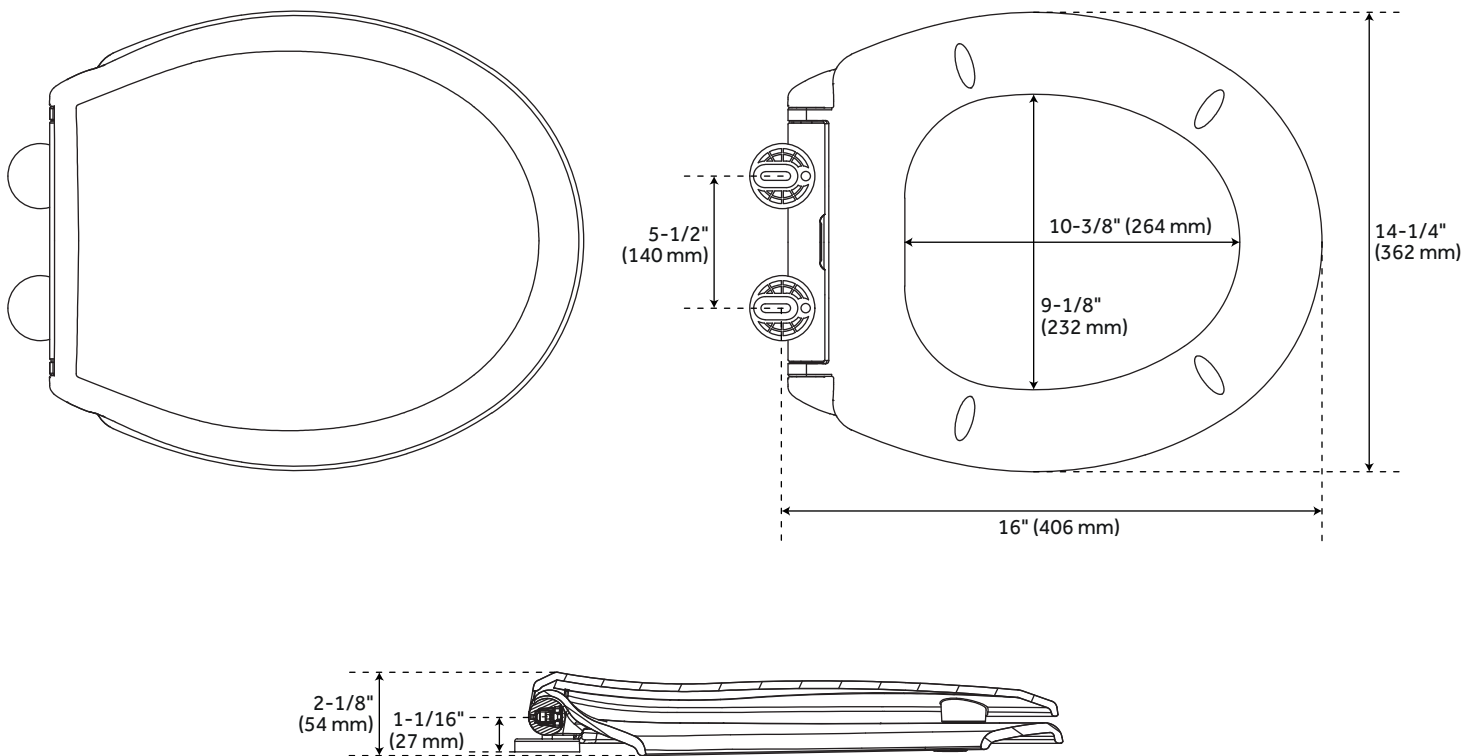

OPTIONAL TRADITIONAL ULTRA SLIM EASY CLEAN TOILET SEAT - ROUND BOWL

All dimensions and specifications are nominal and may vary. Use actual products for accuracy in critical situations.