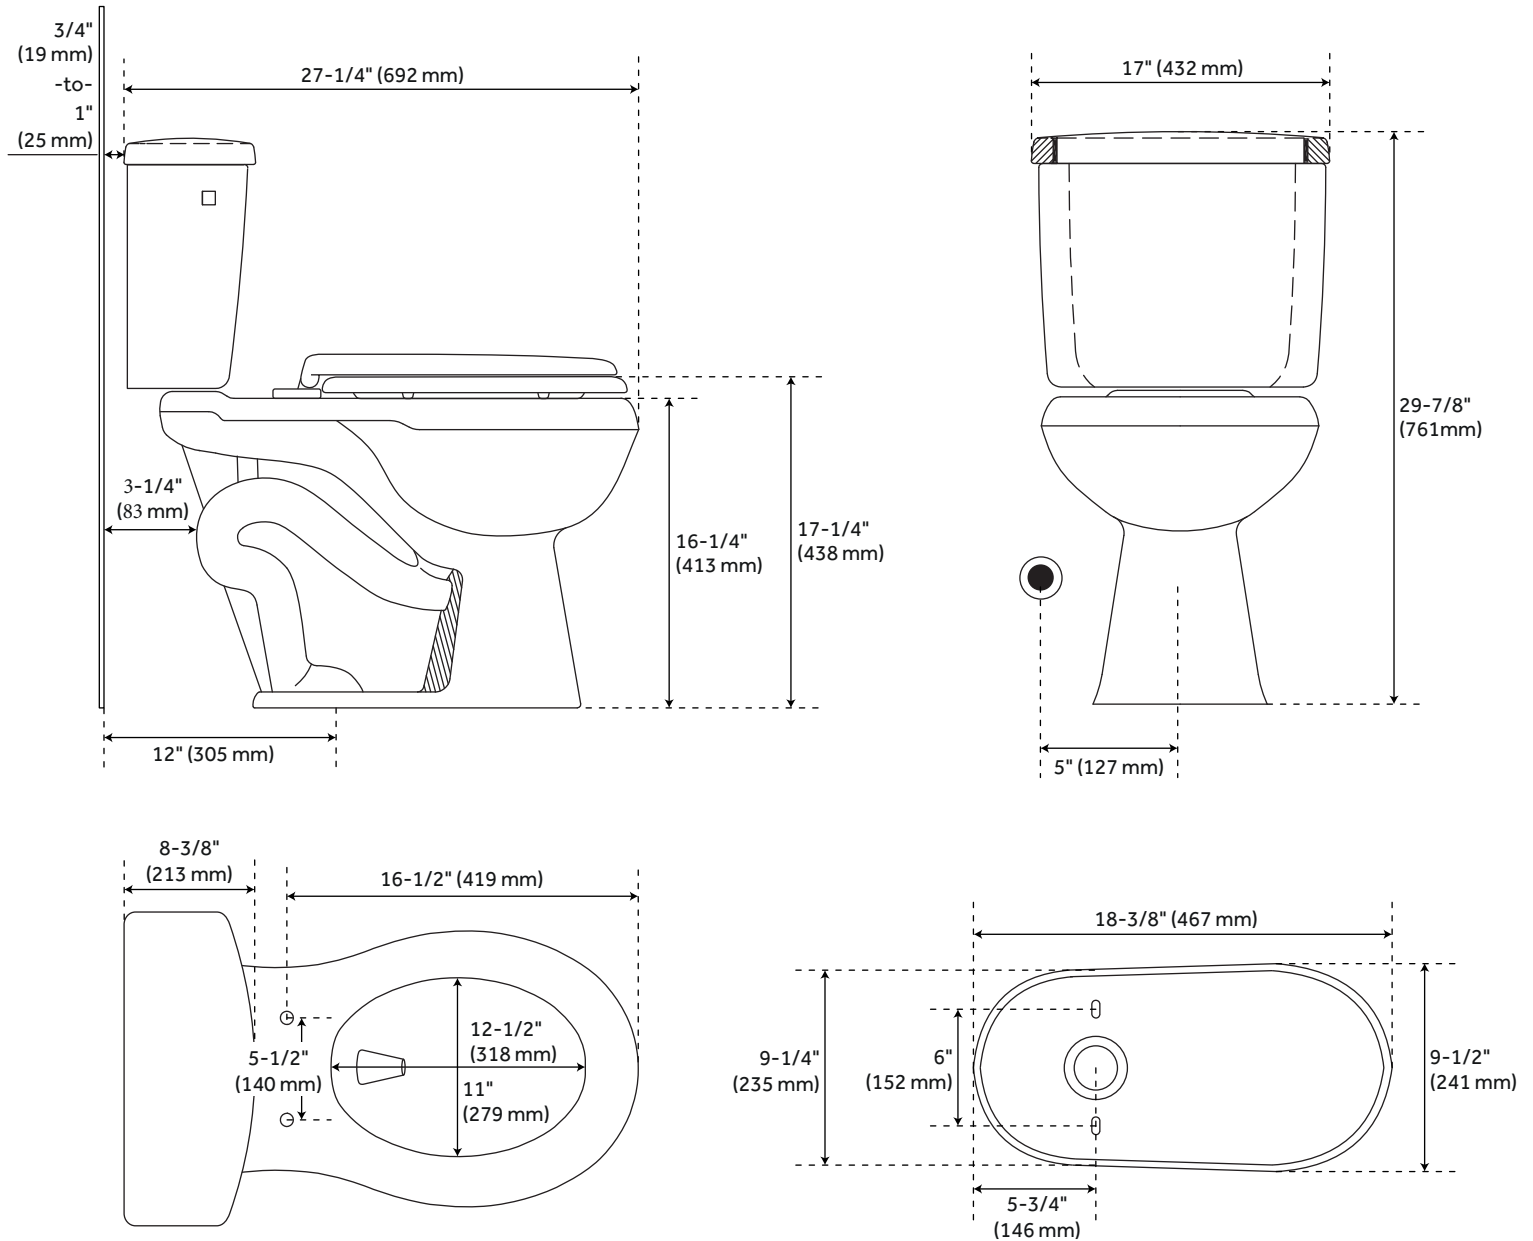

BRADENTON TWO-PIECE ROUND TOILET WITH 12" ROUGH-IN - 16" BOWL HEIGHT - WHITE

SKU: 948425-12

Code: SHBD230, SHBD200R, SHTSEZ100, SHBD200

FEATURES

Product Finish: White

Material: Porcelain

Length: 17-1/4"

Width: 28"

Height: 30-1/4"

Rough In: 12"

Bowl Shape: Round

Bowl Height: 16-3/8"

Gallons Per Flush: 1.28 (4.8 Lpf)

Hardware Finish: Chrome

REVISED 3/12/2024

BRADENTON TWO-PIECE ROUND TOILET WITH 12" ROUGH-IN - 16" BOWL HEIGHT - WHITE

SKU: 948425-12

Code: SHBD230, SHBD200R, SHTSEZ100, SHBD200

ADDITIONAL FEATURES

- Visible trapway.
- Toilet with a standard seat meets ADA requirements when installed according to ADA guidelines.
- High efficiency toilet uses 20% less water than standard toilets.
- Optional standard seat features soft-close mechanism.
- Includes polished chrome metal flush lever.

REVISED 3/12/2024

BRADENTON TWO-PIECE ROUND TOILET WITH 12" ROUGH-IN - 16" BOWL HEIGHT - WHITE

All dimensions and specifications are nominal and may vary. Use actual products for accuracy in critical situations.